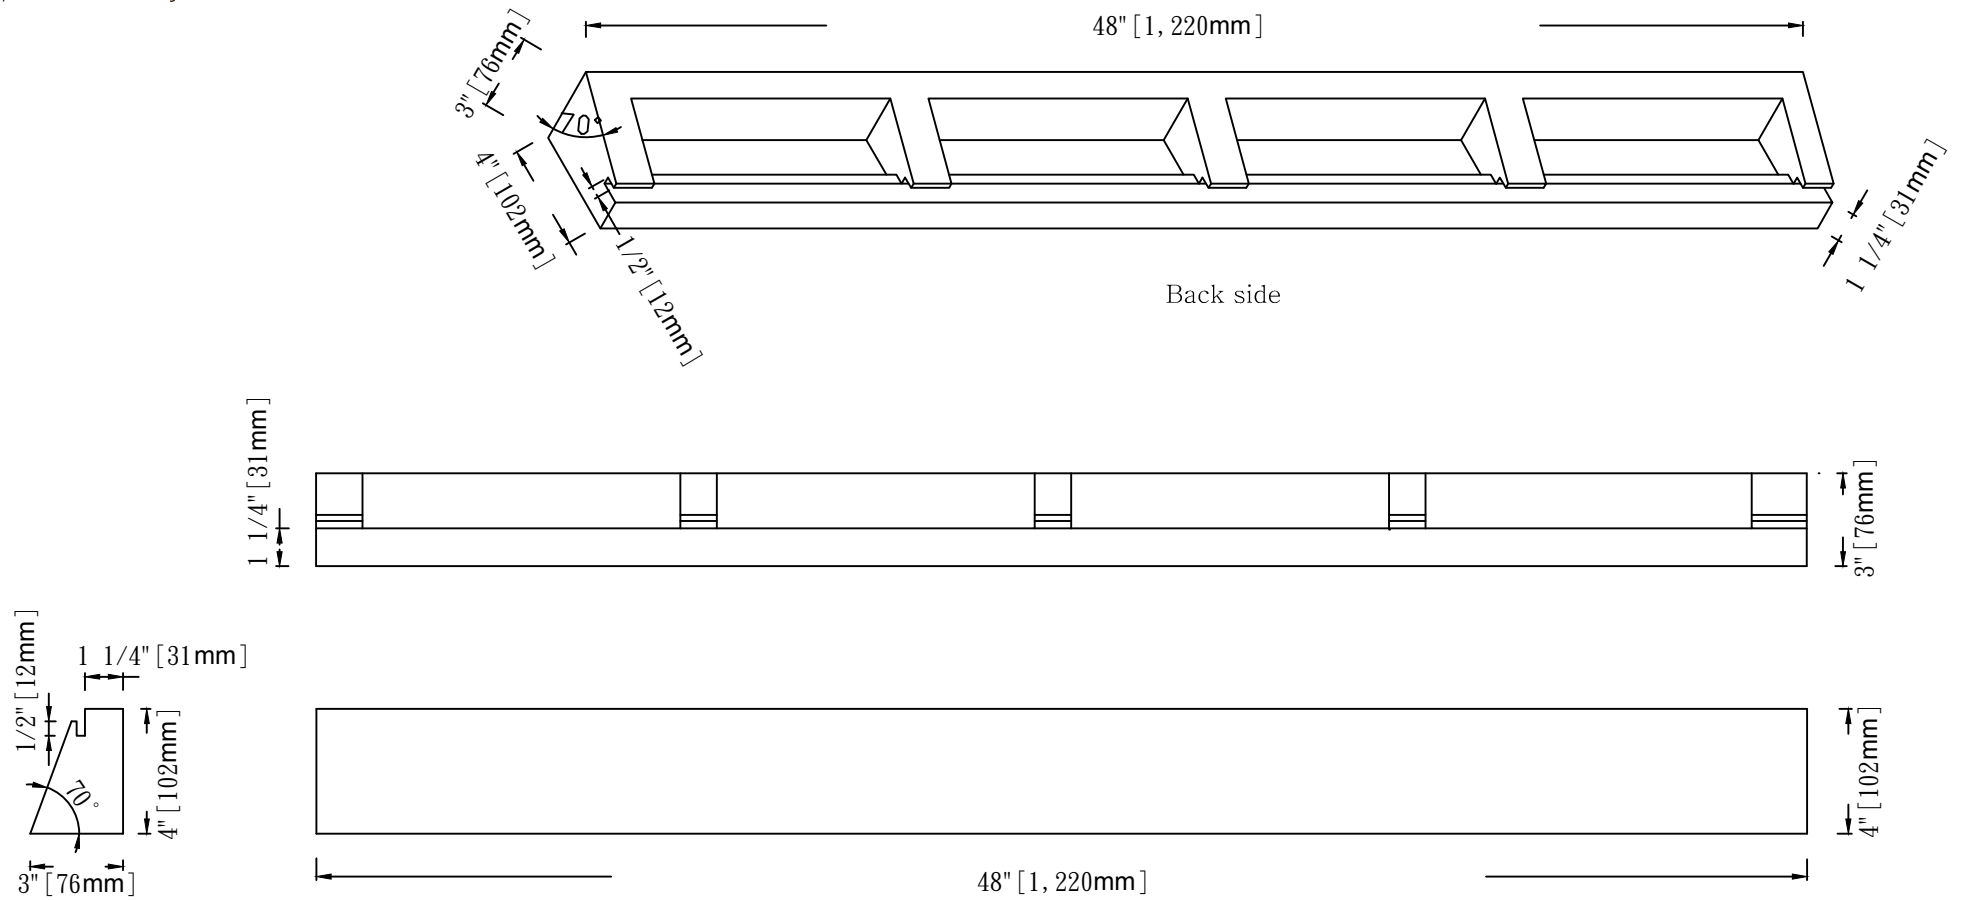

# Easy Rock™

Superior look and feel

<b>Model:</b>	48" Ledger		
<b>Date:</b>	5/11/2013	<b>Material:</b>	Polyurethane
<b>Tolerance:</b>	+/- 2mm	<b>Scale:</b>	1:6