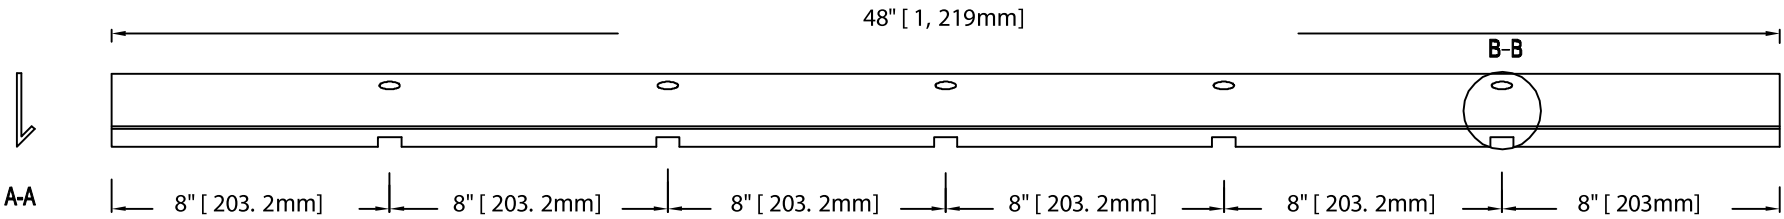

Easy Rock™

Superior look and feel

Model:	48" Starter Strip		
Date:	6/27/2013	Material:	PVC
Tolerance:	+/- 2mm	Scale:	1:5.5