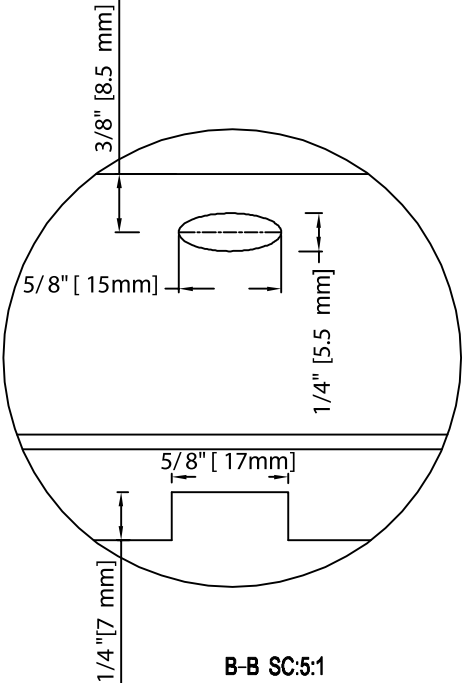

Easy Rock™

Superior look and feel

Model:	48" Starter Strip		
Date:	6/27/2013	Material:	PVC
Tolerance:	+/- 2mm	Scale:	1:5.5