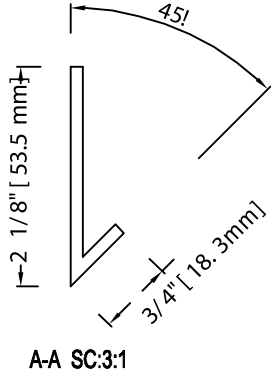

Easy Rock™

Superior look and feel

Model:	48" Starter Strip		
Date:	6/27/2013	Material:	PVC
Tolerance:	+/- 2mm	Scale:	1:5.5