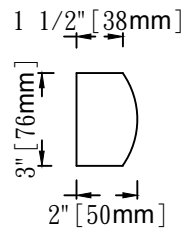

Back side

Model:	48" Trim		
Date:	5/11/2013	Material:	Polyurethane
Tolerance:	+/- 2mm	Scale:	1:6