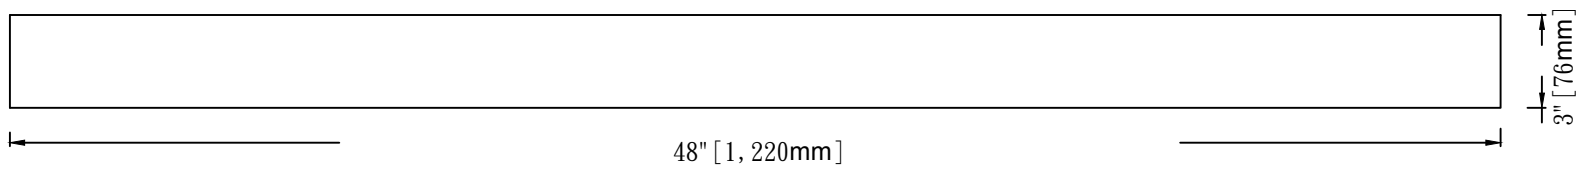

Back side

Model:	48" Trim		
Date:	5/11/2013	Material:	Polyurethane
Tolerance:	+/- 2mm	Scale:	1:6