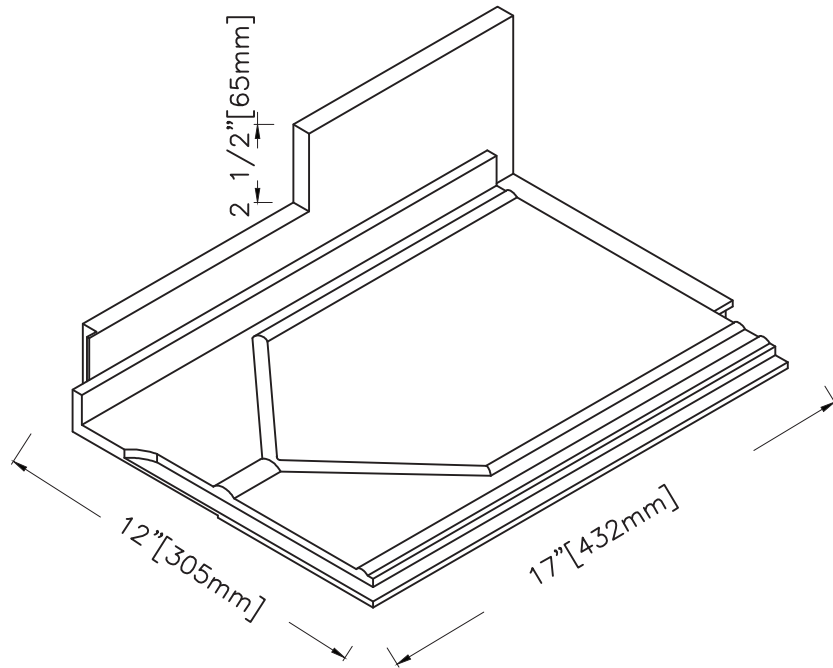

# Easy Rock

Superior look and feel.

Back side

<b>Model:</b>	Canyon Ledgestone - 16" Staggered (2) Corner		
<b>Date:</b>	5/11/2013	<b>Material:</b>	Polyurethane
<b>Tolerance:</b>	+/- 2mm	<b>Scale:</b>	1:6