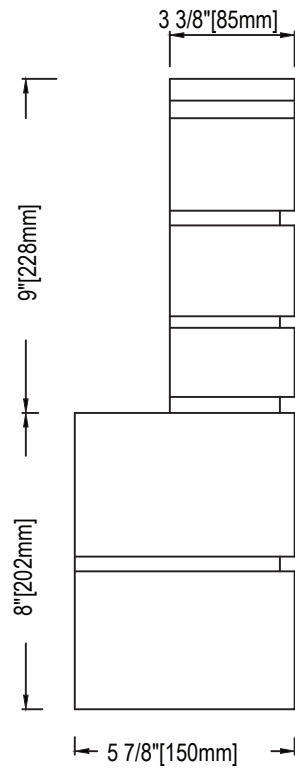

# Easy Rock

Superior look and feel.

Back side

<b>Model:</b>	Canyon Ledgestone - 16" Staggered (2) Corner		
<b>Date:</b>	5/11/2013	<b>Material:</b>	Polyurethane
<b>Tolerance:</b>	+/- 2mm	<b>Scale:</b>	1:6