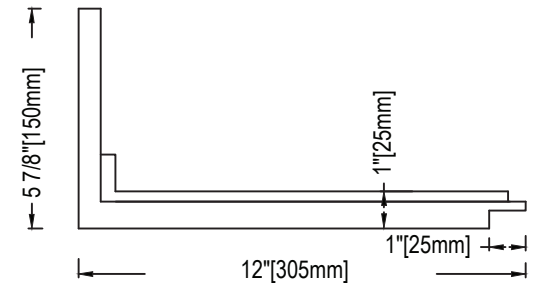

# Easy Rock

Superior look and feel.

Back side

<b>Model:</b>	Canyon Ledgestone - 16" Staggered (2) Corner		
<b>Date:</b>	5/11/2013	<b>Material:</b>	Polyurethane
<b>Tolerance:</b>	+/- 2mm	<b>Scale:</b>	1:6