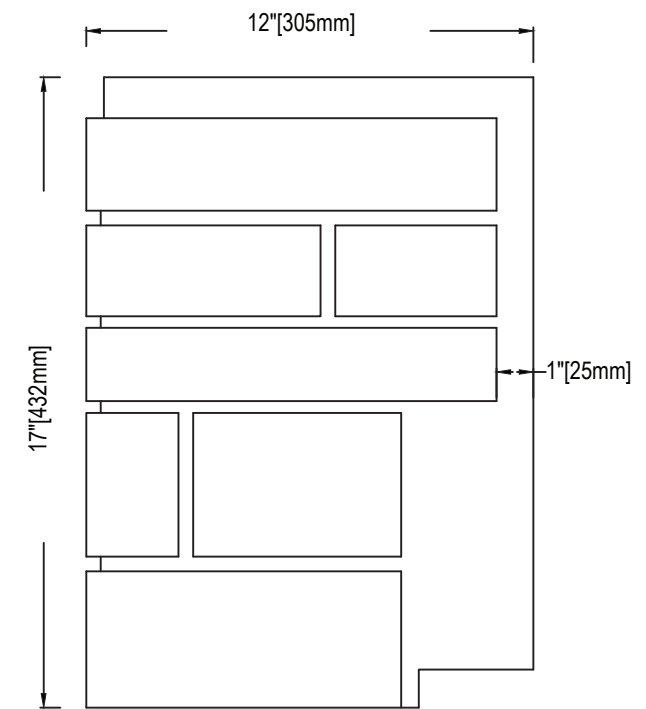

# Easy Rock

Superior look and feel.

Back side

<b>Model:</b>	Canyon Ledgestone - 16" Staggered (2) Corner		
<b>Date:</b>	5/11/2013	<b>Material:</b>	Polyurethane
<b>Tolerance:</b>	+/- 2mm	<b>Scale:</b>	1:6