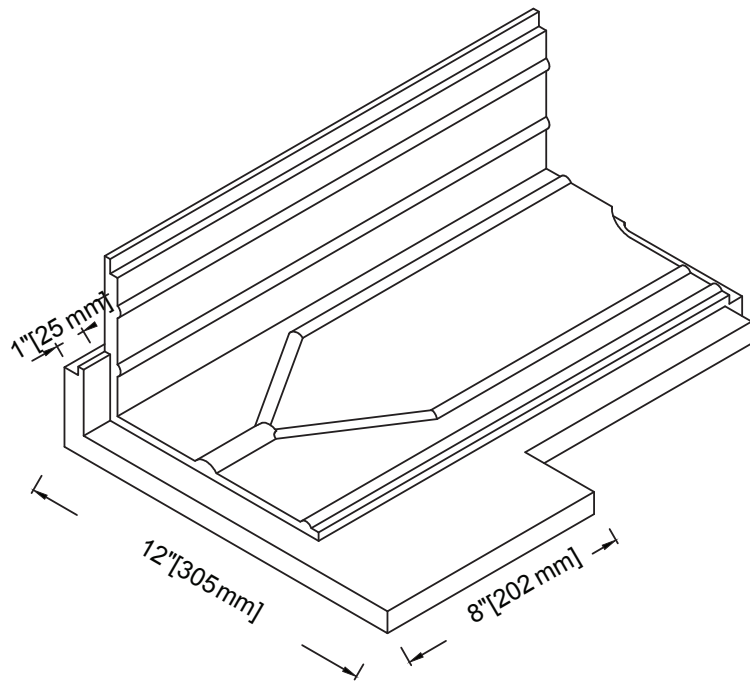

Easy Rock

Superior look and feel.

Back side

| | | | |
|-------------------|--|------------------|--------------|
| Model: | Canyon LedgeStone - 16" Staggered Corner | | |
| Date: | 5/11/2013 | Material: | Polyurethane |
| Tolerance: | +/- 2mm | Scale: | 1:6 |