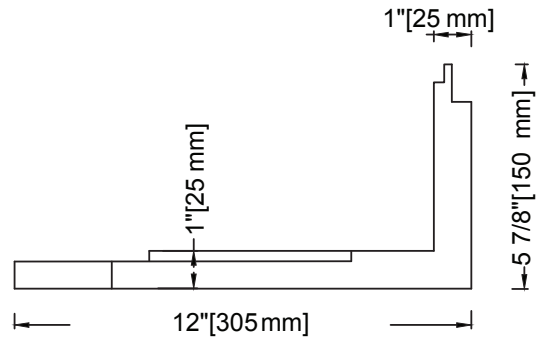

Easy Rock

Superior look and feel.

Back side

| | | | |
|-------------------|--|------------------|--------------|
| Model: | Canyon LedgeStone - 16" Staggered Corner | | |
| Date: | 5/11/2013 | Material: | Polyurethane |
| Tolerance: | +/- 2mm | Scale: | 1:6 |