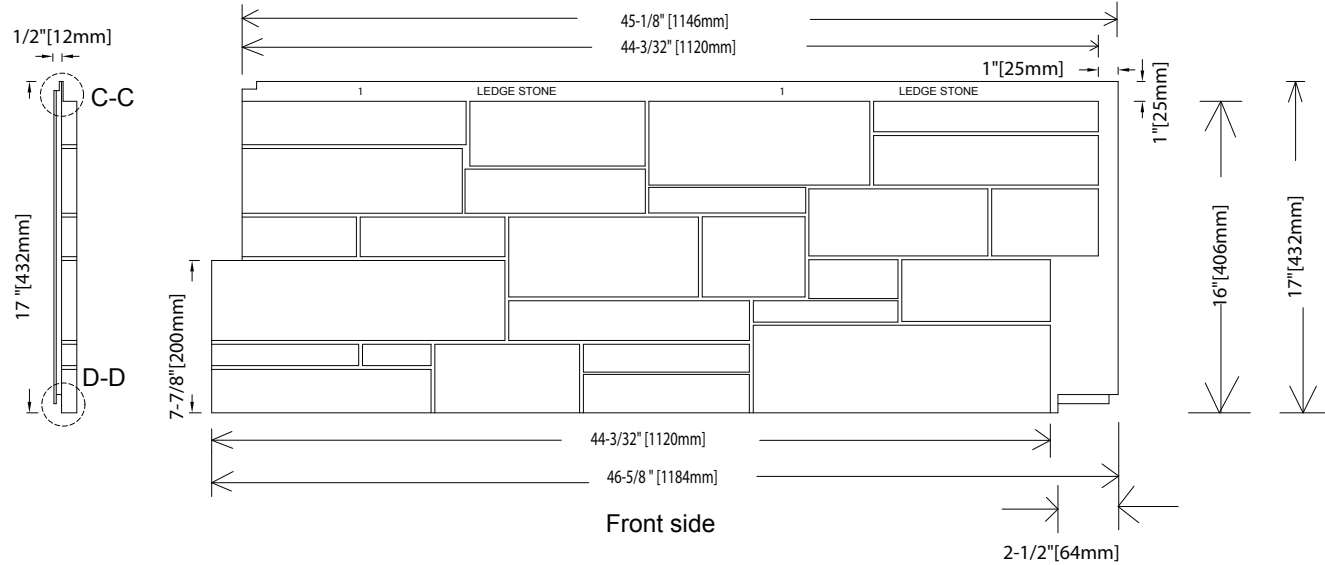

# Easy Rock

Superior look and feel.

Left Side View

SECTION C-C  
SC 5:1

SECTION D-D  
SC 5:1

SECTION A-A  
SC 5:1

Front side

Back side

Top View

SECTION B-B  
SC 5:1

<b>Model:</b>	Canyon LedgeStone - 16" x 44 1/8" Panel		
<b>Date:</b>	4/11/2014	<b>Material:</b>	Polyurethane
<b>Tolerance:</b>	+/- 3/16"	<b>Scale:</b>	1: 10