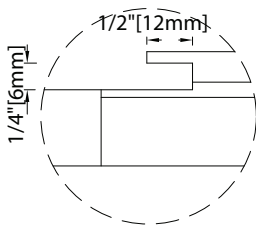

# Easy Rock

Superior look and feel.

Left Side View

SECTION C-C  
SC 5:1

SECTION D-D  
SC 5:1

SECTION A-A  
SC 5:1

Front side

Back side

Top View

SECTION B-B  
SC 5:1

<b>Model:</b>	Canyon LedgeStone - 16" x 44 1/8" Panel		
<b>Date:</b>	4/11/2014	<b>Material:</b>	Polyurethane
<b>Tolerance:</b>	+/- 3/16"	<b>Scale:</b>	1: 10