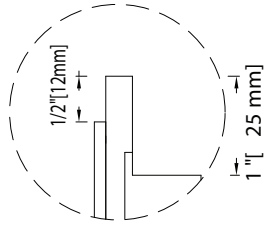

# Easy Rock

Superior look and feel.

Left Side View

SECTION C-C  
SC 5:1

SECTION D-D  
SC 5:1

SECTION A-A  
SC 5:1

Front side

Back side

Top View

SECTION B-B  
SC 5:1

<b>Model:</b>	Canyon LedgeStone - 16" x 44 1/8" Panel		
<b>Date:</b>	4/11/2014	<b>Material:</b>	Polyurethane
<b>Tolerance:</b>	+/- 3/16"	<b>Scale:</b>	1: 10