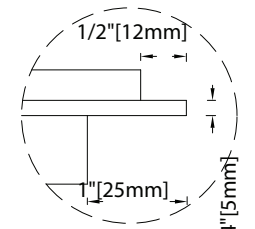

# Easy Rock

Superior look and feel.

Left Side View

SECTION C-C  
SC 5:1

SECTION D-D  
SC 5:1

SECTION A-A  
SC 5:1

Front side

Back side

Top View

SECTION B-B  
SC 5:1

<b>Model:</b>	Canyon LedgeStone - 16" x 44 1/8" Panel		
<b>Date:</b>	4/11/2014	<b>Material:</b>	Polyurethane
<b>Tolerance:</b>	+/- 3/16"	<b>Scale:</b>	1: 10