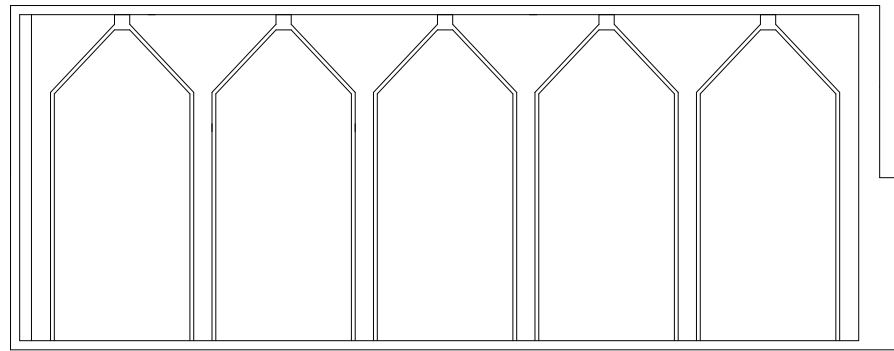

# Easy Rock

Superior look and feel.

Left Side View

SECTION C-C  
SC 5:1

SECTION D-D  
SC 5:1

SECTION A-A  
SC 5:1

Front side

Back side

Top View

SECTION B-B  
SC 5:1

<b>Model:</b>	Canyon LedgeStone - 16" x 44 1/8" Panel		
<b>Date:</b>	4/11/2014	<b>Material:</b>	Polyurethane
<b>Tolerance:</b>	+/- 3/16"	<b>Scale:</b>	1: 10