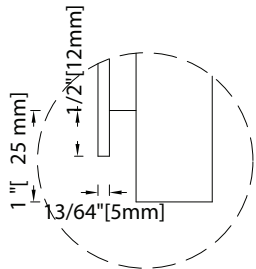

# Easy Rock

Superior look and feel.

Left Side View

SECTION C-C  
SC 5:1

SECTION D-D  
SC 5:1

SECTION A-A  
SC 5:1

Front side

Back side

Top View

SECTION B-B  
SC 5:1

<b>Model:</b>	Canyon LedgeStone - 16" x 44 1/8" Panel		
<b>Date:</b>	4/11/2014	<b>Material:</b>	Polyurethane
<b>Tolerance:</b>	+/- 3/16"	<b>Scale:</b>	1: 10