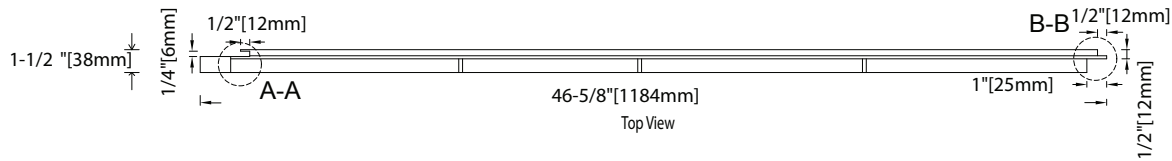

# Easy Rock

Superior look and feel.

Left Side View

SECTION C-C  
SC 5:1

SECTION D-D  
SC 5:1

SECTION A-A  
SC 5:1

Front side

Back side

Top View

SECTION B-B  
SC 5:1

<b>Model:</b>	Canyon LedgeStone - 16" x 44 1/8" Panel		
<b>Date:</b>	4/11/2014	<b>Material:</b>	Polyurethane
<b>Tolerance:</b>	+/- 3/16"	<b>Scale:</b>	1: 10