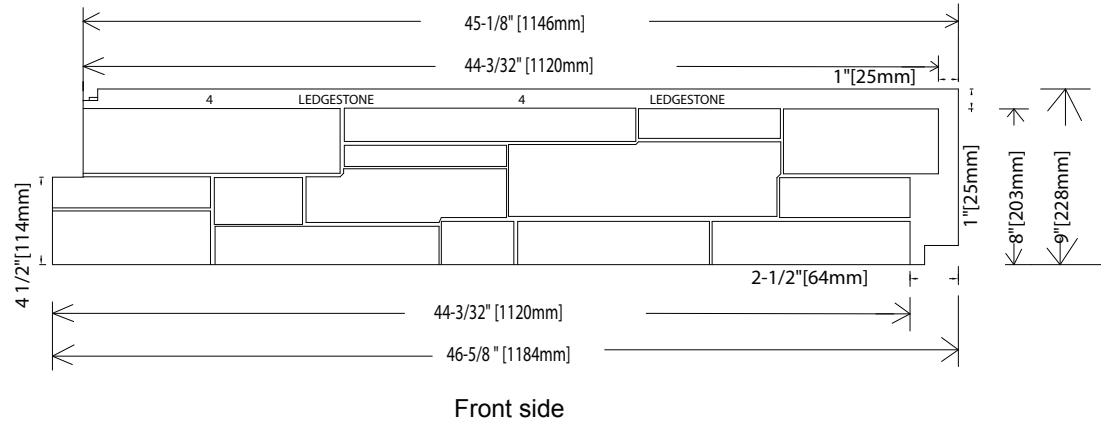

Easy Rock

Superior look and feel.

SECTION C-C
SC 5:1

SECTION D-D
SC 5:1

SECTION A-A
SC 5:1

Top View

Front side

Back side

SECTION B-B
SC 5:1

Model:	Canyon Ledgestone - 8" x 44 1/8" Panel		
Date:	4/11/2014	Material:	Polyurethane
Tolerance:	+/- 3/16"	Scale:	1: 10