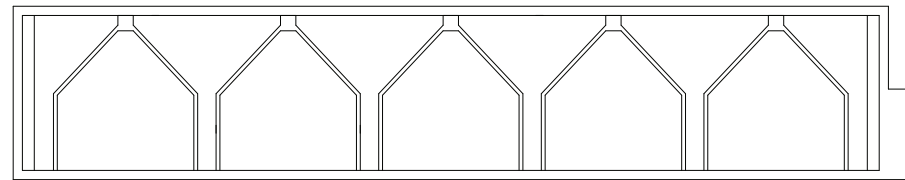

Easy Rock

Superior look and feel.

SECTION C-C
SC 5:1

SECTION D-D
SC 5:1

SECTION A-A
SC 5:1

Top View

Front side

Back side

SECTION B-B
SC 5:1

Model:	Canyon Ledgestone - 8" x 44 1/8" Panel		
Date:	4/11/2014	Material:	Polyurethane
Tolerance:	+/- 3/16"	Scale:	1: 10