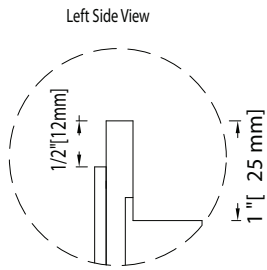

Easy Rock

Superior look and feel.

SECTION C-C
SC 5:1

SECTION D-D
SC 5:1

SECTION A-A
SC 5:1

Top View

Front side

Back side

SECTION B-B
SC 5:1

Model:	Canyon Ledgestone - 8" x 44 1/8" Panel		
Date:	4/11/2014	Material:	Polyurethane
Tolerance:	+/- 3/16"	Scale:	1: 10