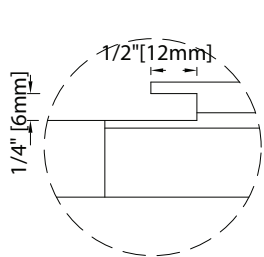

Easy Rock

Superior look and feel.

SECTION C-C
SC 5:1

SECTION D-D
SC 5:1

SECTION A-A
SC 5:1

Top View

Front side

Back side

SECTION B-B
SC 5:1

Model:	Canyon Ledgestone - 8" x 44 1/8" Panel		
Date:	4/11/2014	Material:	Polyurethane
Tolerance:	+/- 3/16"	Scale:	1: 10