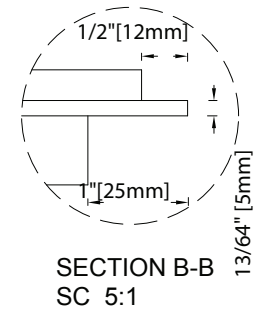

Easy Rock

Superior look and feel.

SECTION C-C
SC 5:1

SECTION D-D
SC 5:1

SECTION A-A
SC 5:1

Top View

Front side

Back side

SECTION B-B
SC 5:1

Model:	Canyon Ledgestone - 8" x 44 1/8" Panel		
Date:	4/11/2014	Material:	Polyurethane
Tolerance:	+/- 3/16"	Scale:	1: 10