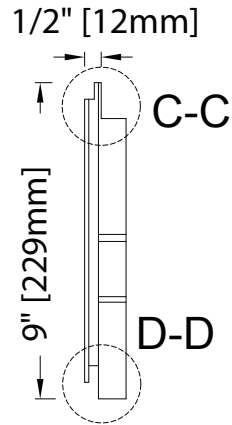

Easy Rock

Superior look and feel.

SECTION C-C
SC 5:1

SECTION D-D
SC 5:1

SECTION A-A
SC 5:1

Top View

Front side

Back side

SECTION B-B
SC 5:1

Model:	Canyon Ledgestone - 8" x 44 1/8" Panel		
Date:	4/11/2014	Material:	Polyurethane
Tolerance:	+/- 3/16"	Scale:	1: 10