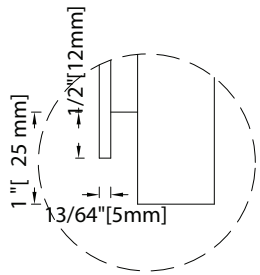

Easy Rock

Superior look and feel.

SECTION C-C
SC 5:1

SECTION D-D
SC 5:1

SECTION A-A
SC 5:1

Top View

Front side

Back side

SECTION B-B
SC 5:1

Model:	Canyon Ledgestone - 8" x 44 1/8" Panel		
Date:	4/11/2014	Material:	Polyurethane
Tolerance:	+/- 3/16"	Scale:	1: 10