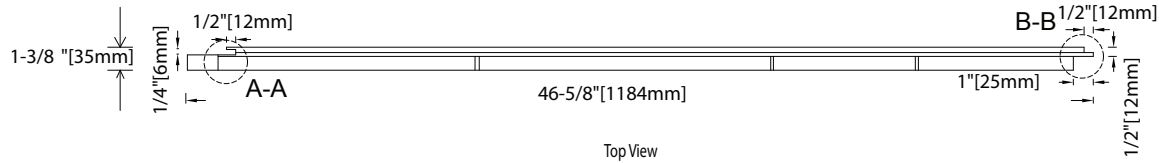

Easy Rock

Superior look and feel.

SECTION C-C
SC 5:1

SECTION D-D
SC 5:1

SECTION A-A
SC 5:1

Top View

Front side

Back side

SECTION B-B
SC 5:1

Model:	Canyon Ledgestone - 8" x 44 1/8" Panel		
Date:	4/11/2014	Material:	Polyurethane
Tolerance:	+/- 3/16"	Scale:	1: 10