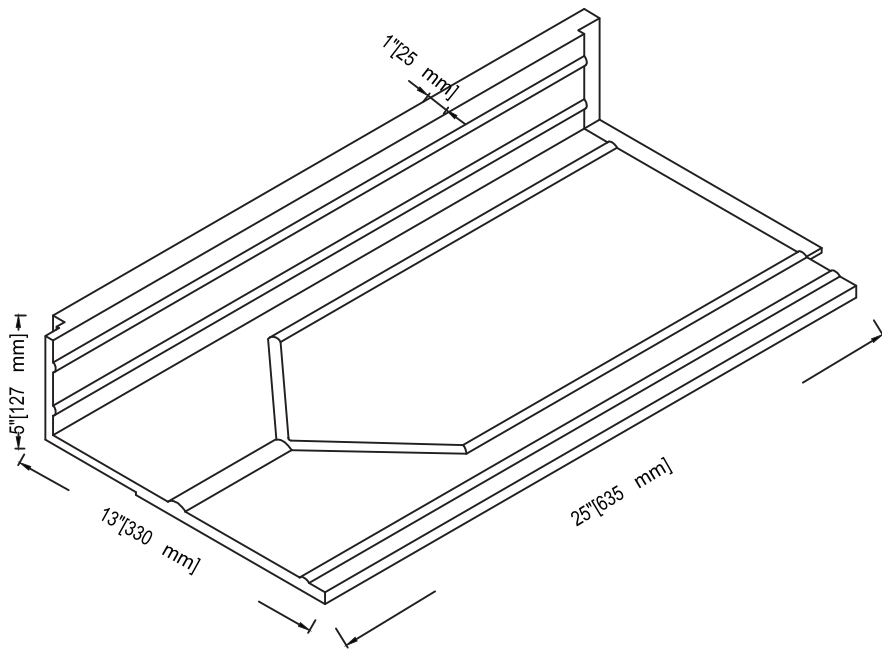

Easy Rock

Superior look and feel.

Back side

| | | | |
|-------------------|-------------------------------|------------------|--------------|
| Model: | Random Rock - 24" Left Corner | | |
| Date: | 5/11/2013 | Material: | Polyurethane |
| Tolerance: | +/- 2mm | Scale: | 1:6 |