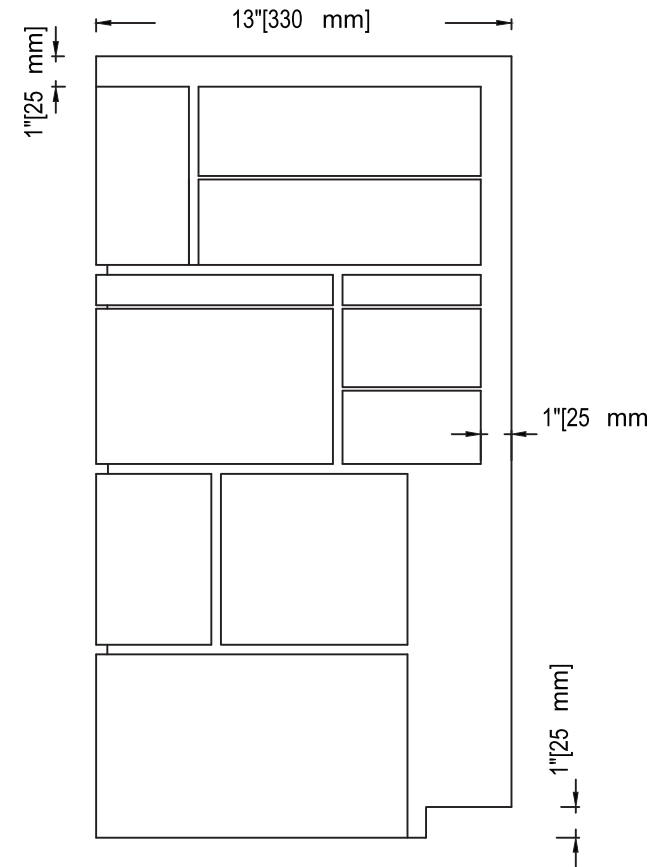

Easy Rock

Superior look and feel.

Back side

| | | | |
|-------------------|-------------------------------|------------------|--------------|
| Model: | Random Rock - 24" Left Corner | | |
| Date: | 5/11/2013 | Material: | Polyurethane |
| Tolerance: | +/- 2mm | Scale: | 1:6 |