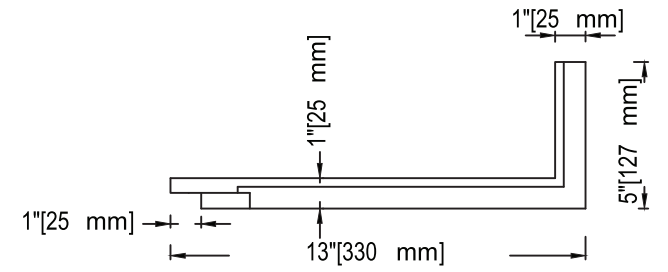

Easy Rock

Superior look and feel.

Back side

| | | | |
|-------------------|-------------------------------|------------------|--------------|
| Model: | Random Rock - 24" Left Corner | | |
| Date: | 5/11/2013 | Material: | Polyurethane |
| Tolerance: | +/- 2mm | Scale: | 1:6 |