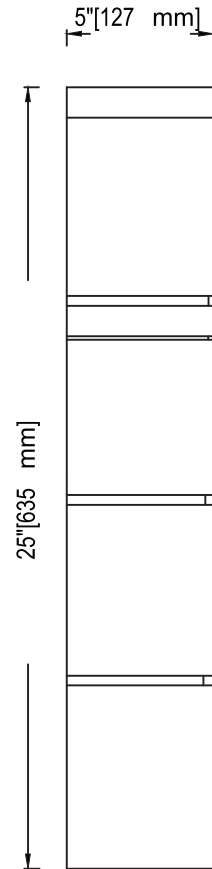

Easy Rock

Superior look and feel.

Back side

| | | | |
|-------------------|-------------------------------|------------------|--------------|
| Model: | Random Rock - 24" Left Corner | | |
| Date: | 5/11/2013 | Material: | Polyurethane |
| Tolerance: | +/- 2mm | Scale: | 1:6 |