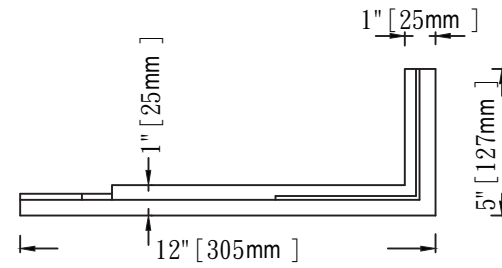

# Easy Rock

Superior look and feel.

Back side

<b>Model:</b>	Random Rock - 24" Right Corner		
<b>Date:</b>	5/11/2013	<b>Material:</b>	Polyurethane
<b>Tolerance:</b>	+/- 2mm	<b>Scale:</b>	1:6