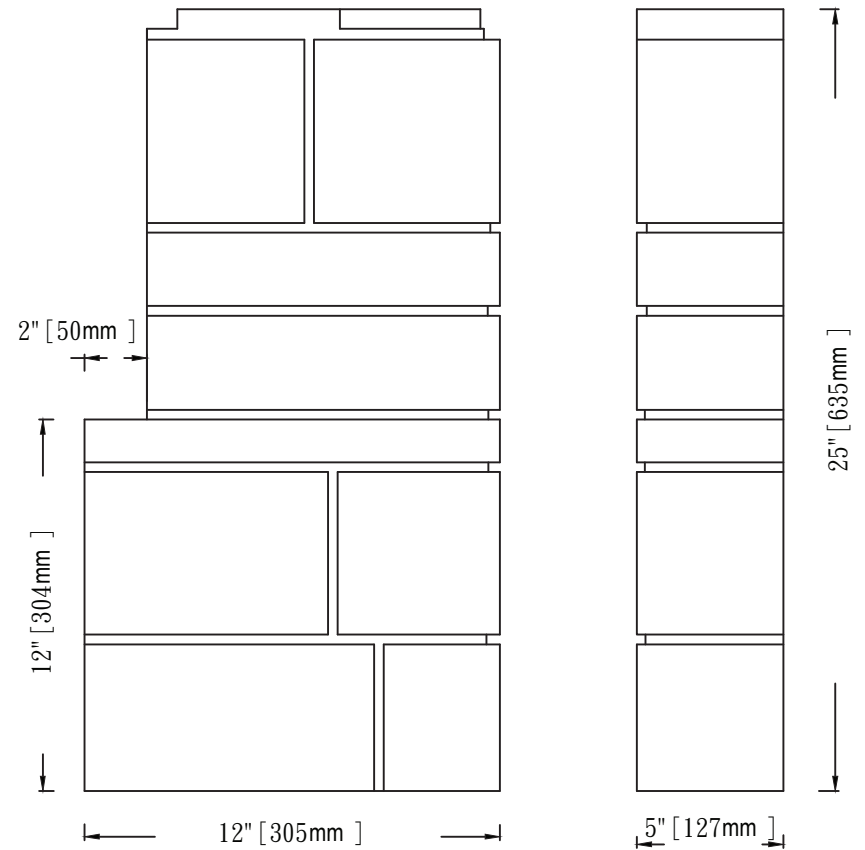

# Easy Rock

Superior look and feel.

Back side

<b>Model:</b>	Random Rock - 24" Right Corner		
<b>Date:</b>	5/11/2013	<b>Material:</b>	Polyurethane
<b>Tolerance:</b>	+/- 2mm	<b>Scale:</b>	1:6