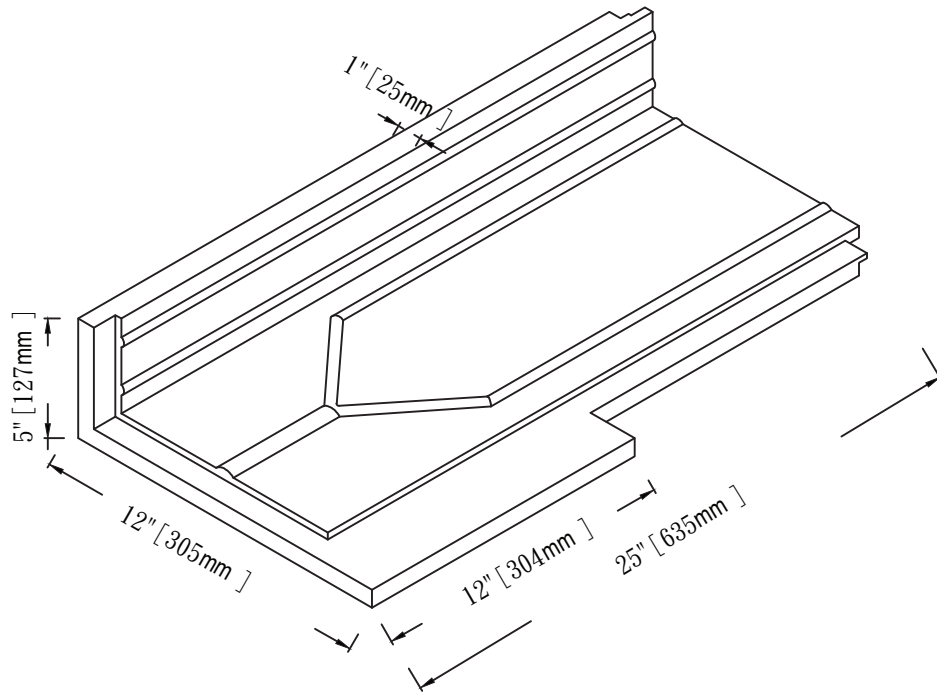

# Easy Rock

Superior look and feel.

Back side

<b>Model:</b>	Random Rock - 24" Right Corner		
<b>Date:</b>	5/11/2013	<b>Material:</b>	Polyurethane
<b>Tolerance:</b>	+/- 2mm	<b>Scale:</b>	1:6