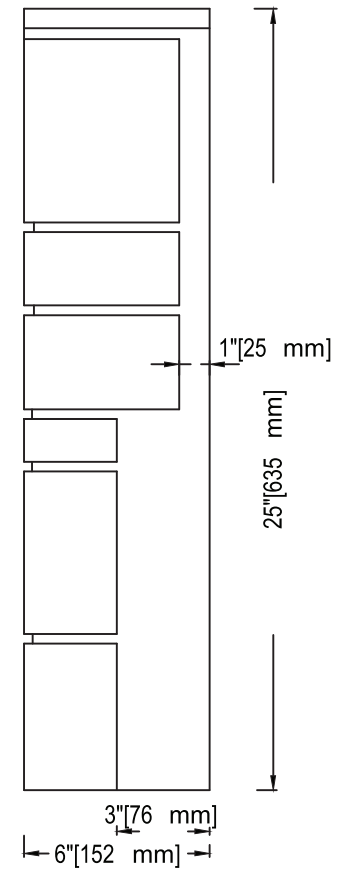

Easy Rock

Superior look and feel.

Back side

| | | | |
|-------------------|--|------------------|--------------|
| Model: | Random Rock - 24" Staggered (1) Corner | | |
| Date: | 5/11/2013 | Material: | Polyurethane |
| Tolerance: | +/- 2mm | Scale: | 1:6 |