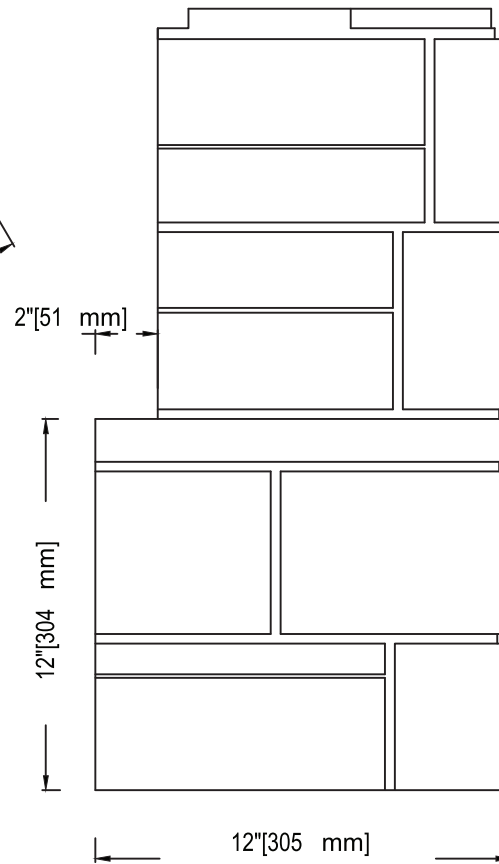

Easy Rock

Superior look and feel.

Back side

| | | | |
|-------------------|--|------------------|--------------|
| Model: | Random Rock - 24" Staggered (1) Corner | | |
| Date: | 5/11/2013 | Material: | Polyurethane |
| Tolerance: | +/- 2mm | Scale: | 1:6 |