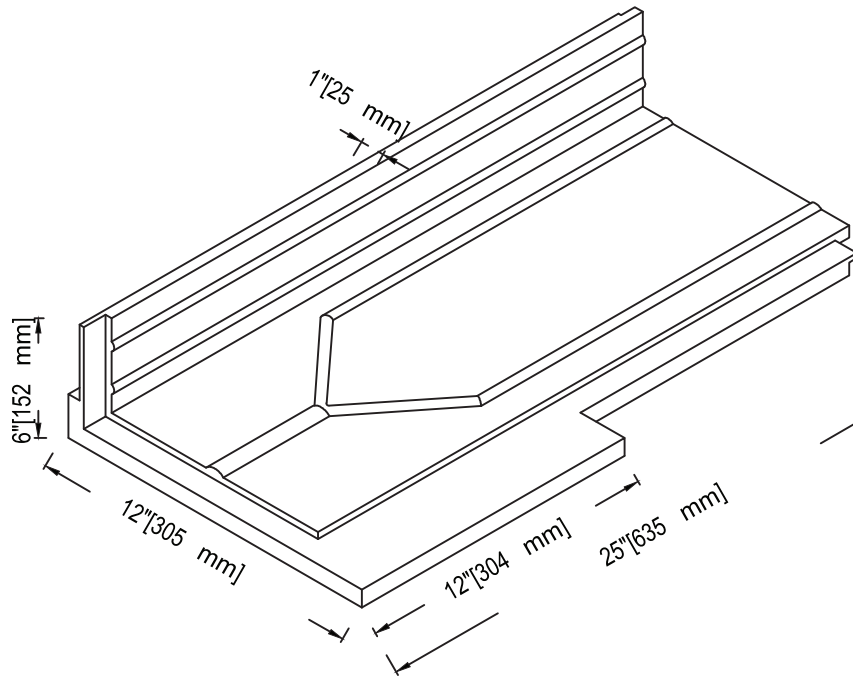

Easy Rock

Superior look and feel.

Back side

| | | | |
|-------------------|--|------------------|--------------|
| Model: | Random Rock - 24" Staggered (1) Corner | | |
| Date: | 5/11/2013 | Material: | Polyurethane |
| Tolerance: | +/- 2mm | Scale: | 1:6 |