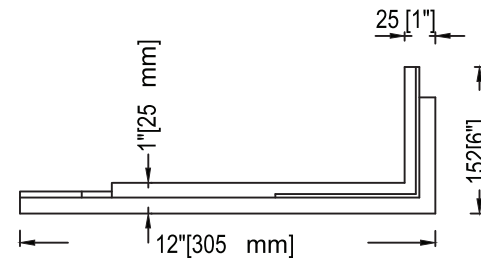

Easy Rock

Superior look and feel.

Back side

| | | | |
|-------------------|--|------------------|--------------|
| Model: | Random Rock - 24" Staggered (1) Corner | | |
| Date: | 5/11/2013 | Material: | Polyurethane |
| Tolerance: | +/- 2mm | Scale: | 1:6 |