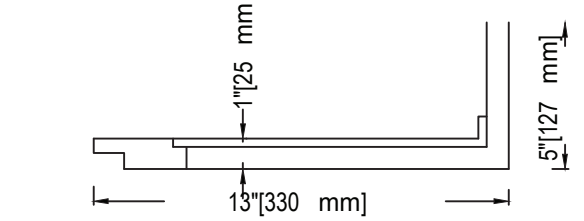

Easy Rock

Superior look and feel.

Back side

Model:	Random Rock - 24" Staggered (2) Corner		
Date:	5/11/2013	Material:	Polyurethane
Tolerance:	+/- 2mm	Scale:	1:6