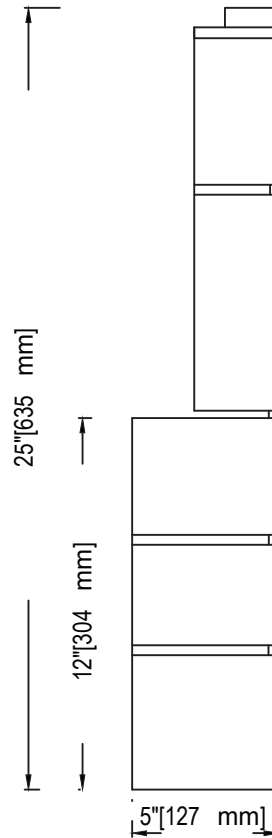

Easy Rock

Superior look and feel.

Back side

Model:	Random Rock - 24" Staggered (2) Corner		
Date:	5/11/2013	Material:	Polyurethane
Tolerance:	+/- 2mm	Scale:	1:6