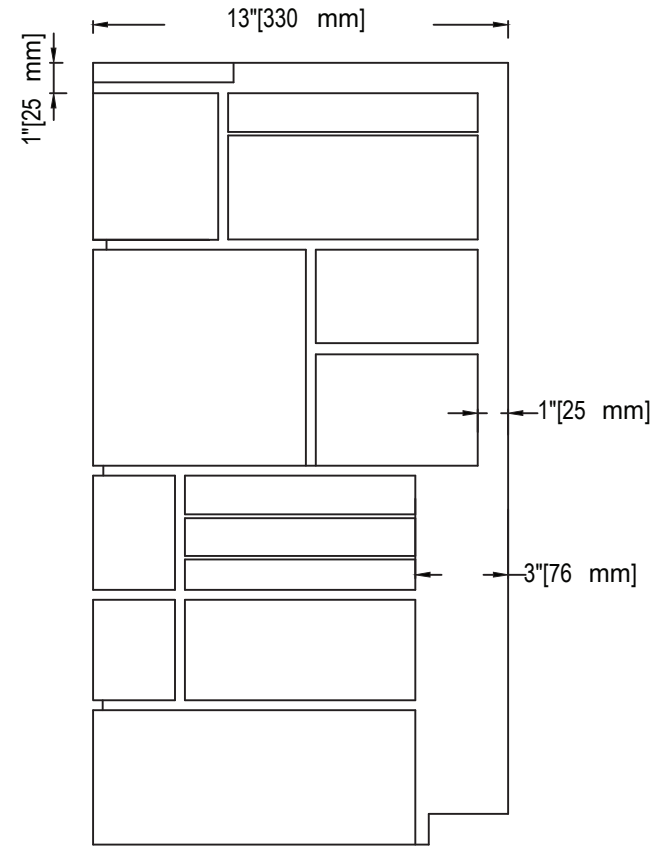

Easy Rock

Superior look and feel.

Back side

Model:	Random Rock - 24" Staggered (2) Corner		
Date:	5/11/2013	Material:	Polyurethane
Tolerance:	+/- 2mm	Scale:	1:6