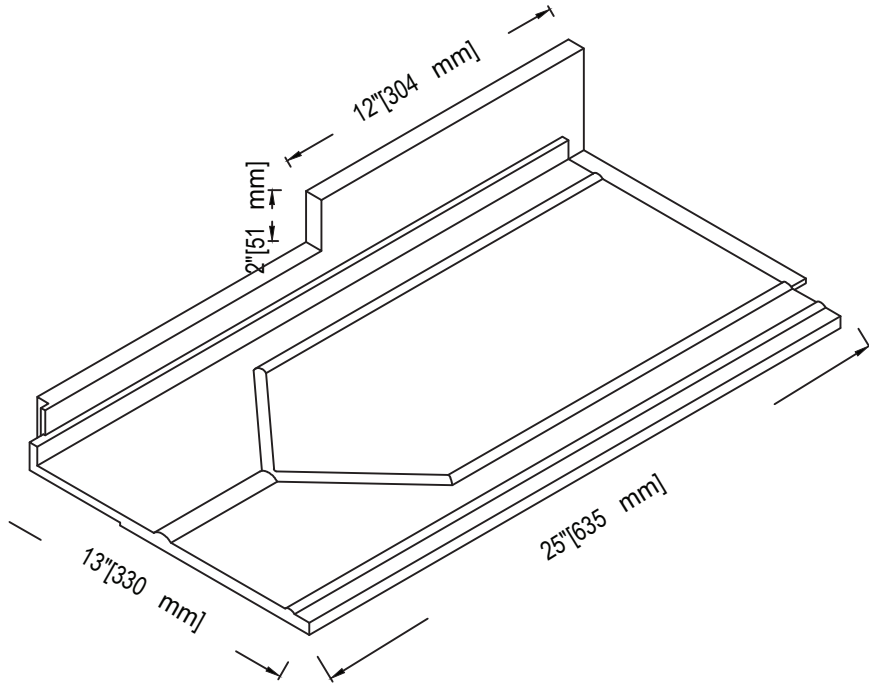

Easy Rock

Superior look and feel.

Back side

Model:	Random Rock - 24" Staggered (2) Corner		
Date:	5/11/2013	Material:	Polyurethane
Tolerance:	+/- 2mm	Scale:	1:6