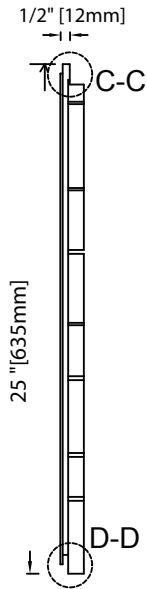

# Easy Rock

Superior look and feel.

Left Side View

SECTION C-C  
SC 5:1

SECTION D-D  
SC 5:1

SECTION A-A  
SC 5:1

Front side

Back side

Top View

SECTION B-B  
SC 5:1

<b>Model:</b>	Random Rock - 24" x 44 1/2" Panel		
<b>Date:</b>	4/11/2014	<b>Material:</b>	Polyurethane
<b>Tolerance:</b>	+/- 3/16"	<b>Scale:</b>	1: 10