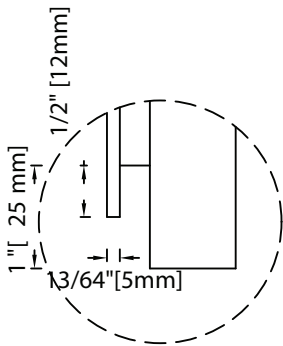

# Easy Rock

Superior look and feel.

Left Side View

SECTION C-C  
SC 5:1

SECTION D-D  
SC 5:1

SECTION A-A  
SC 5:1

Front side

Back side

Top View

SECTION B-B  
SC 5:1

<b>Model:</b>	Random Rock - 24" x 44 1/2" Panel		
<b>Date:</b>	4/11/2014	<b>Material:</b>	Polyurethane
<b>Tolerance:</b>	+/- 3/16"	<b>Scale:</b>	1: 10