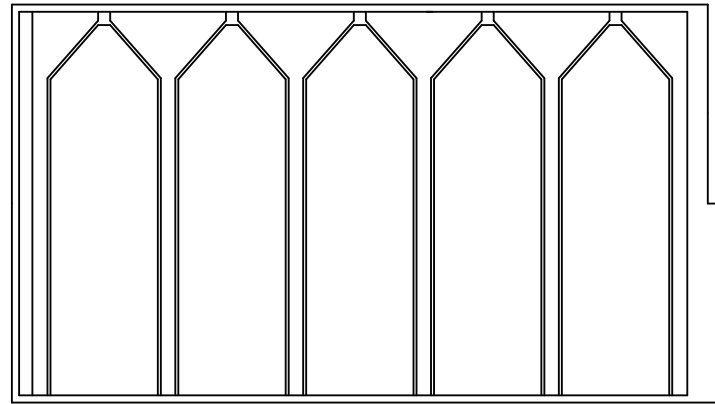

# Easy Rock

Superior look and feel.

Left Side View

SECTION C-C  
SC 5:1

SECTION D-D  
SC 5:1

SECTION A-A  
SC 5:1

Front side

Back side

Top View

SECTION B-B  
SC 5:1

<b>Model:</b>	Random Rock - 24" x 44 1/2" Panel		
<b>Date:</b>	4/11/2014	<b>Material:</b>	Polyurethane
<b>Tolerance:</b>	+/- 3/16"	<b>Scale:</b>	1: 10