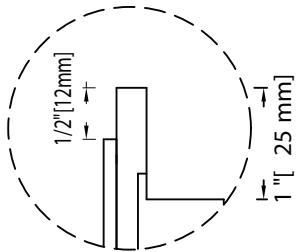

# Easy Rock

Superior look and feel.

Left Side View

SECTION C-C  
SC 5:1

SECTION D-D  
SC 5:1

SECTION A-A  
SC 5:1

Front side

Back side

Top View

SECTION B-B  
SC 5:1

<b>Model:</b>	Random Rock - 24" x 44 1/2" Panel		
<b>Date:</b>	4/11/2014	<b>Material:</b>	Polyurethane
<b>Tolerance:</b>	+/- 3/16"	<b>Scale:</b>	1: 10