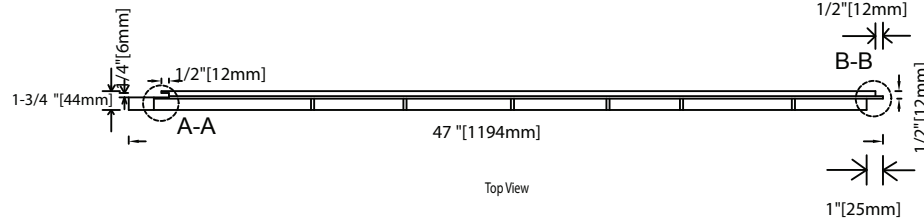

# Easy Rock

Superior look and feel.

Left Side View

SECTION C-C  
SC 5:1

SECTION D-D  
SC 5:1

SECTION A-A  
SC 5:1

Front side

Back side

Top View

SECTION B-B  
SC 5:1

<b>Model:</b>	Random Rock - 24" x 44 1/2" Panel		
<b>Date:</b>	4/11/2014	<b>Material:</b>	Polyurethane
<b>Tolerance:</b>	+/- 3/16"	<b>Scale:</b>	1: 10