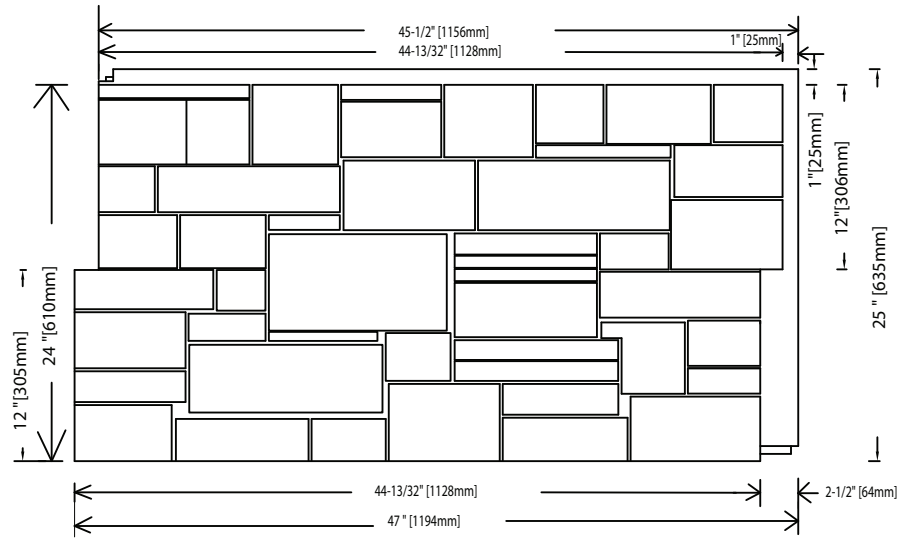

# Easy Rock

Superior look and feel.

Left Side View

SECTION C-C  
SC 5:1

SECTION D-D  
SC 5:1

SECTION A-A  
SC 5:1

Front side

Back side

Top View

SECTION B-B  
SC 5:1

<b>Model:</b>	Random Rock - 24" x 44 1/2" Panel		
<b>Date:</b>	4/11/2014	<b>Material:</b>	Polyurethane
<b>Tolerance:</b>	+/- 3/16"	<b>Scale:</b>	1: 10