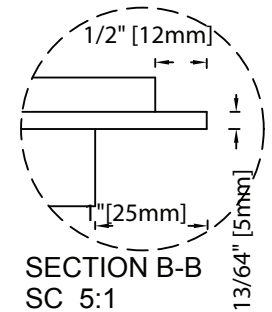

# Easy Rock

Superior look and feel.

Left Side View

SECTION C-C  
SC 5:1

SECTION D-D  
SC 5:1

SECTION A-A  
SC 5:1

Front side

Back side

Top View

SECTION B-B  
SC 5:1

<b>Model:</b>	Random Rock - 24" x 44 1/2" Panel		
<b>Date:</b>	4/11/2014	<b>Material:</b>	Polyurethane
<b>Tolerance:</b>	+/- 3/16"	<b>Scale:</b>	1: 10