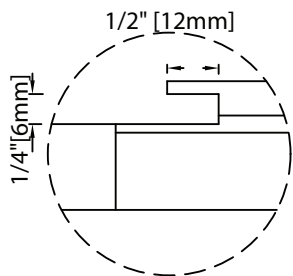

# Easy Rock

Superior look and feel.

Left Side View

SECTION C-C  
SC 5:1

SECTION D-D  
SC 5:1

SECTION A-A  
SC 5:1

Front side

Back side

Top View

SECTION B-B  
SC 5:1

<b>Model:</b>	Random Rock - 24" x 44 1/2" Panel		
<b>Date:</b>	4/11/2014	<b>Material:</b>	Polyurethane
<b>Tolerance:</b>	+/- 3/16"	<b>Scale:</b>	1: 10