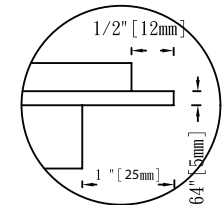

# Easy Rock

Superior look and feel.

Left Side View

SECTION C-C  
SC 5:1

SECTION D-D  
SC 5:1

SECTION A-A  
SC 5:1

Front side

Back side

Top View

SECTION B-B  
SC 5:1

<b>Model:</b>	Stacked Stone - 12" x 44 1/2" Panel		
<b>Date:</b>	4/10/2014	<b>Material:</b>	Polyurethane
<b>Tolerance:</b>	+/- 3/16"	<b>Scale:</b>	1: 10