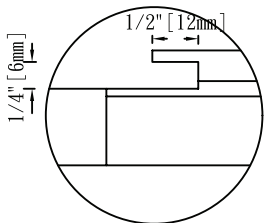

# Easy Rock

Superior look and feel.

Left Side View

SECTION C-C  
SC 5:1

SECTION D-D  
SC 5:1

SECTION A-A  
SC 5:1

Front side

Back side

Top View

SECTION B-B  
SC 5:1

<b>Model:</b>	Stacked Stone - 12" x 44 1/2" Panel		
<b>Date:</b>	4/10/2014	<b>Material:</b>	Polyurethane
<b>Tolerance:</b>	+/- 3/16"	<b>Scale:</b>	1: 10