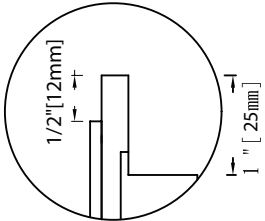

# Easy Rock

Superior look and feel.

Left Side View

SECTION C-C  
SC 5:1

SECTION D-D  
SC 5:1

SECTION A-A  
SC 5:1

Front side

Back side

Top View

SECTION B-B  
SC 5:1

<b>Model:</b>	Stacked Stone - 12" x 44 1/2" Panel		
<b>Date:</b>	4/10/2014	<b>Material:</b>	Polyurethane
<b>Tolerance:</b>	+/- 3/16"	<b>Scale:</b>	1: 10