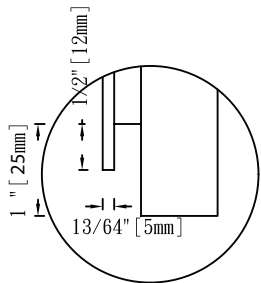

# Easy Rock

Superior look and feel.

Left Side View

SECTION C-C  
SC 5:1

SECTION D-D  
SC 5:1

SECTION A-A  
SC 5:1

Front side

Back side

Top View

SECTION B-B  
SC 5:1

<b>Model:</b>	Stacked Stone - 12" x 44 1/2" Panel		
<b>Date:</b>	4/10/2014	<b>Material:</b>	Polyurethane
<b>Tolerance:</b>	+/- 3/16"	<b>Scale:</b>	1: 10