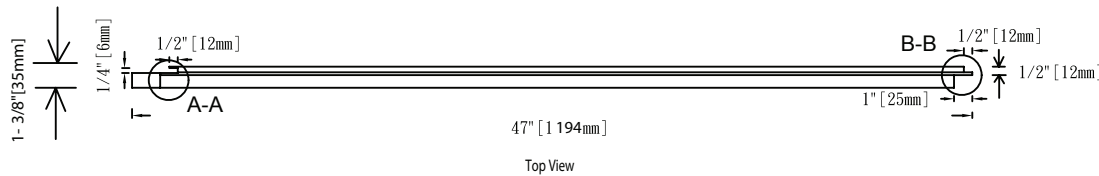

# Easy Rock

Superior look and feel.

Left Side View

SECTION C-C  
SC 5:1

SECTION D-D  
SC 5:1

SECTION A-A  
SC 5:1

Front side

Back side

Top View

SECTION B-B  
SC 5:1

<b>Model:</b>	Stacked Stone - 12" x 44 1/2" Panel		
<b>Date:</b>	4/10/2014	<b>Material:</b>	Polyurethane
<b>Tolerance:</b>	+/- 3/16"	<b>Scale:</b>	1: 10