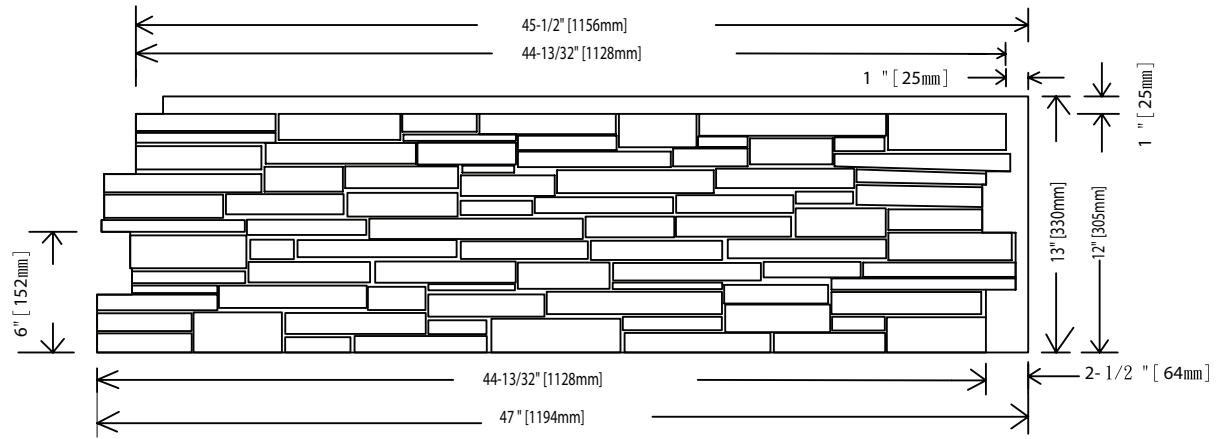

# Easy Rock

Superior look and feel.

Left Side View

SECTION C-C  
SC 5:1

SECTION D-D  
SC 5:1

SECTION A-A  
SC 5:1

Front side

Back side

Top View

SECTION B-B  
SC 5:1

<b>Model:</b>	Stacked Stone - 12" x 44 1/2" Panel		
<b>Date:</b>	4/10/2014	<b>Material:</b>	Polyurethane
<b>Tolerance:</b>	+/- 3/16"	<b>Scale:</b>	1: 10