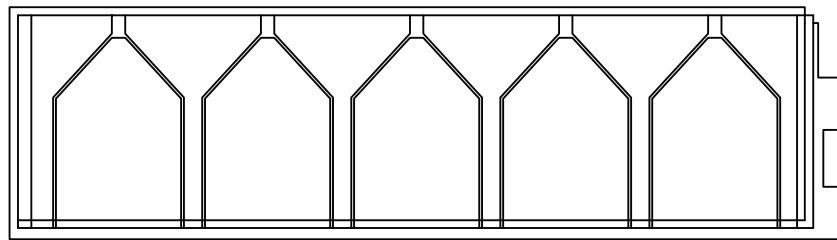

# Easy Rock

Superior look and feel.

Left Side View

SECTION C-C  
SC 5:1

SECTION D-D  
SC 5:1

SECTION A-A  
SC 5:1

Front side

Back side

Top View

SECTION B-B  
SC 5:1

<b>Model:</b>	Stacked Stone - 12" x 44 1/2" Panel		
<b>Date:</b>	4/10/2014	<b>Material:</b>	Polyurethane
<b>Tolerance:</b>	+/- 3/16"	<b>Scale:</b>	1: 10