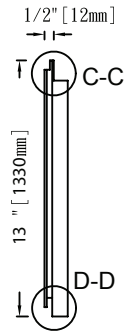

# Easy Rock

Superior look and feel.

Left Side View

SECTION C-C  
SC 5:1

SECTION D-D  
SC 5:1

SECTION A-A  
SC 5:1

Front side

Back side

Top View

SECTION B-B  
SC 5:1

<b>Model:</b>	Stacked Stone - 12" x 44 1/2" Panel		
<b>Date:</b>	4/10/2014	<b>Material:</b>	Polyurethane
<b>Tolerance:</b>	+/- 3/16"	<b>Scale:</b>	1: 10