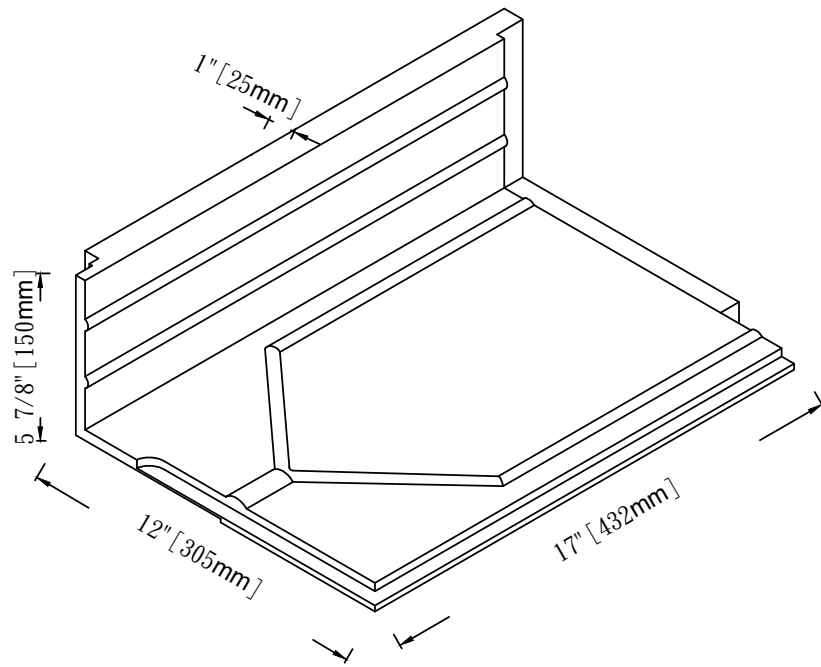

# Easy Rock™

Superior look and feel

Back side

|                   |                                     |                  |              |
|-------------------|-------------------------------------|------------------|--------------|
| <b>Model:</b>     | Canyon Ledgestone - 16" Left Corner |                  |              |
| <b>Date:</b>      | 5/11/2013                           | <b>Material:</b> | Polyurethane |
| <b>Tolerance:</b> | +/- 2mm                             | <b>Scale:</b>    | 1:6          |