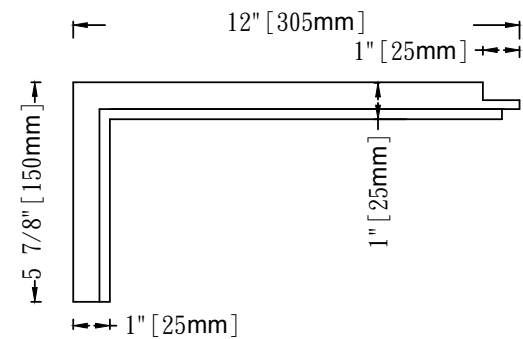

# Easy Rock™

Superior look and feel

Back side

|                   |                                     |                  |              |
|-------------------|-------------------------------------|------------------|--------------|
| <b>Model:</b>     | Canyon Ledgestone - 16" Left Corner |                  |              |
| <b>Date:</b>      | 5/11/2013                           | <b>Material:</b> | Polyurethane |
| <b>Tolerance:</b> | +/- 2mm                             | <b>Scale:</b>    | 1:6          |