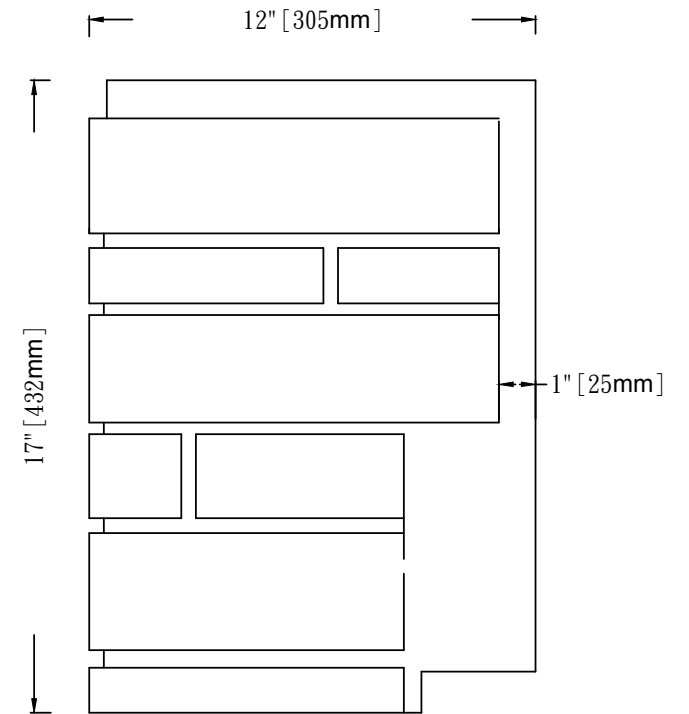

# Easy Rock™

Superior look and feel

Back side

|                   |                                     |                  |              |
|-------------------|-------------------------------------|------------------|--------------|
| <b>Model:</b>     | Canyon Ledgestone - 16" Left Corner |                  |              |
| <b>Date:</b>      | 5/11/2013                           | <b>Material:</b> | Polyurethane |
| <b>Tolerance:</b> | +/- 2mm                             | <b>Scale:</b>    | 1:6          |