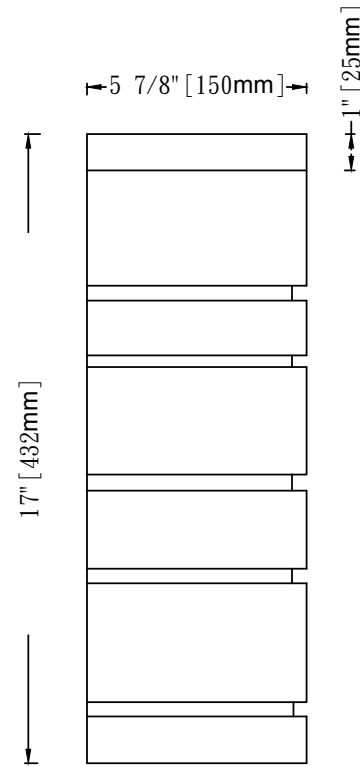

# Easy Rock™

Superior look and feel

Back side

|                   |                                     |                  |              |
|-------------------|-------------------------------------|------------------|--------------|
| <b>Model:</b>     | Canyon Ledgestone - 16" Left Corner |                  |              |
| <b>Date:</b>      | 5/11/2013                           | <b>Material:</b> | Polyurethane |
| <b>Tolerance:</b> | +/- 2mm                             | <b>Scale:</b>    | 1:6          |