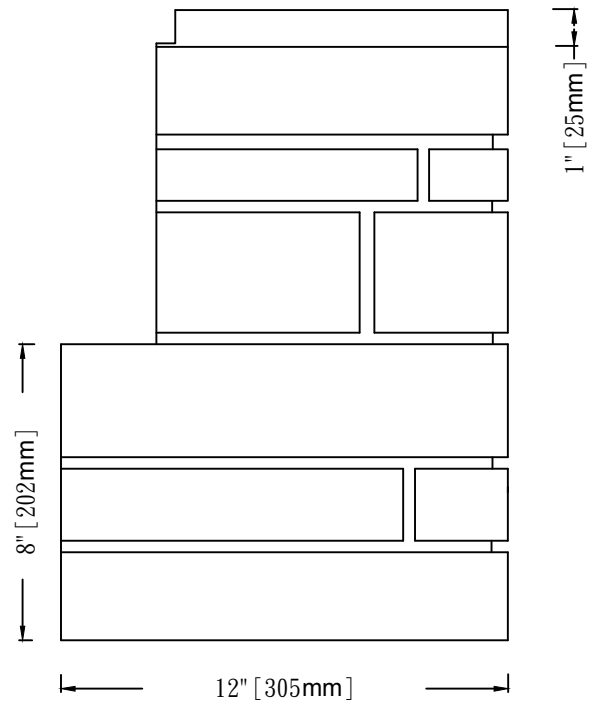

Easy Rock™

Superior look and feel

Back side

Model:	Canyon Ledgestone - 16" Right Corner		
Date:	5/11/2013	Material:	Polyurethane
Tolerance:	+/- 2mm	Scale:	1:6