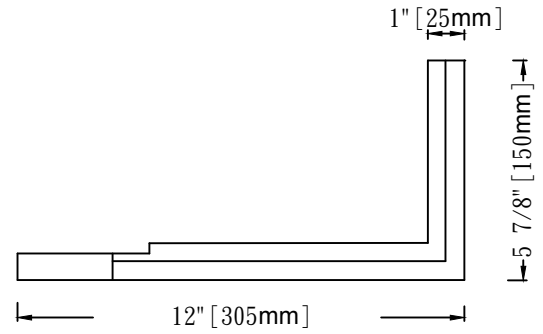

Easy Rock™

Superior look and feel

Back side

Model:	Canyon Ledgestone - 16" Right Corner		
Date:	5/11/2013	Material:	Polyurethane
Tolerance:	+/- 2mm	Scale:	1:6