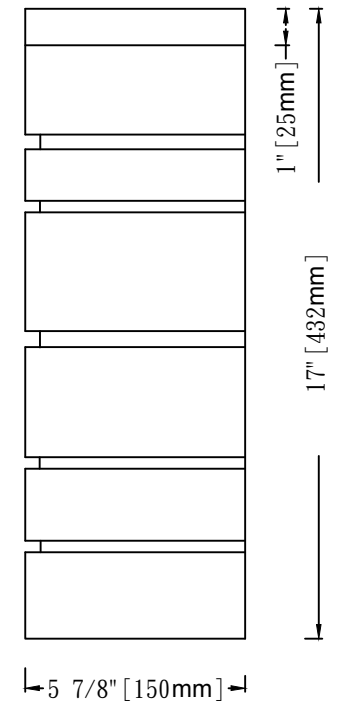

Easy Rock™

Superior look and feel

Back side

Model:	Canyon Ledgestone - 16" Right Corner		
Date:	5/11/2013	Material:	Polyurethane
Tolerance:	+/- 2mm	Scale:	1:6