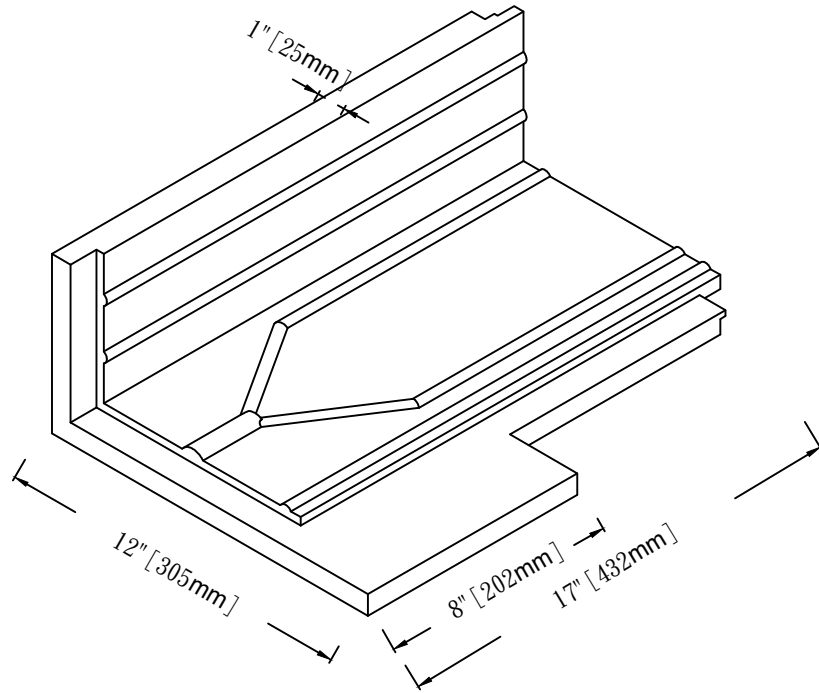

Easy Rock™

Superior look and feel

Back side

Model:	Canyon Ledgestone - 16" Right Corner		
Date:	5/11/2013	Material:	Polyurethane
Tolerance:	+/- 2mm	Scale:	1:6