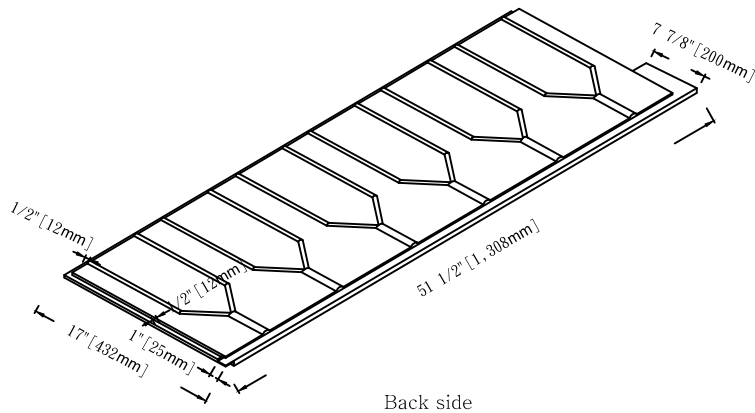

Easy Rock™

Superior look and feel

Back side

Front side

Model:	Canyon Ledgestone - 16" x 48" Panel		
Date:	11/21/2013	Material:	Polyurethane
Tolerance:	+/- 2mm	Scale:	1:8