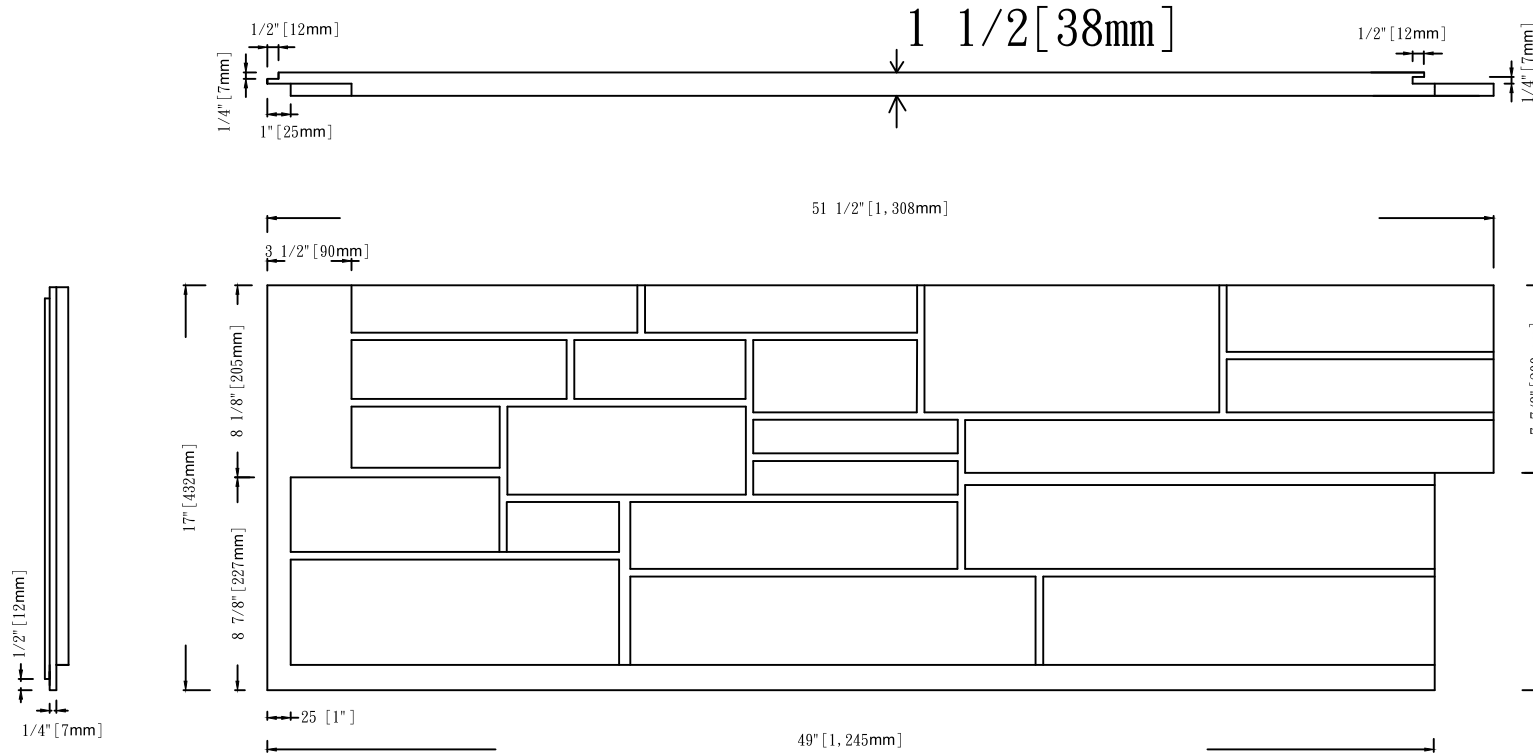

Easy Rock™

Superior look and feel

Back side

Front side

Model:	Canyon Ledgestone - 16" x 48" Panel		
Date:	11/21/2013	Material:	Polyurethane
Tolerance:	+/- 2mm	Scale:	1:8