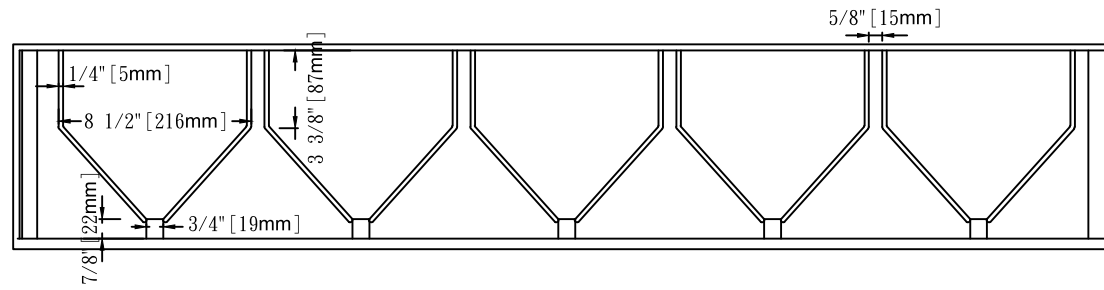

Easy Rock™

Superior look and feel

Back side

Front side

SECTION B

SECTION A

SECTION A

SECTION B

Model:	Canyon LedgeStone - 8" x 48" Panel		
Date:	11/21/2013	Material:	Polyurethane
Tolerance:	+/- 2mm	Scale:	1:8