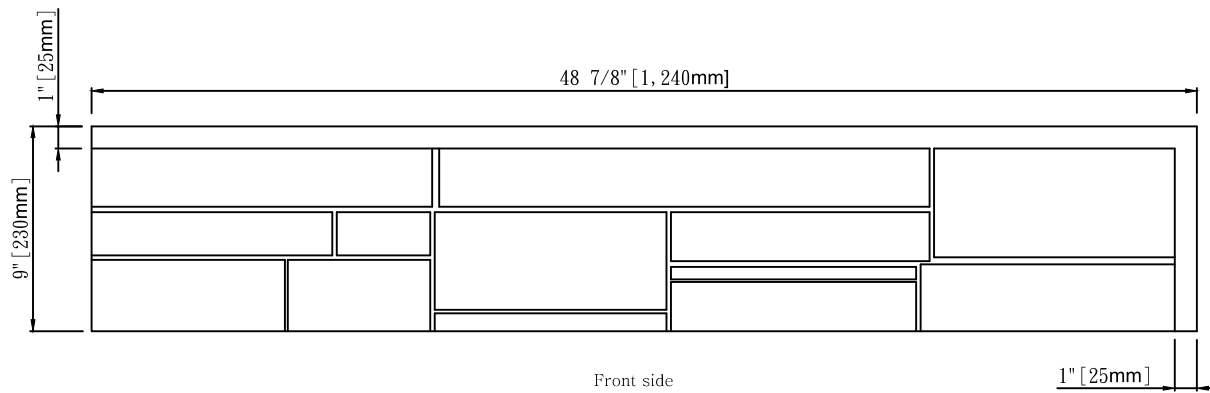

Easy Rock™

Superior look and feel

Back side

Front side

SECTION B

SECTION A

SECTION A

SECTION B

Model:	Canyon LedgeStone - 8" x 48" Panel		
Date:	11/21/2013	Material:	Polyurethane
Tolerance:	+/- 2mm	Scale:	1:8