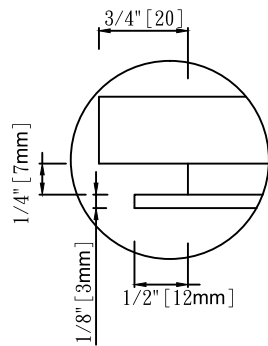

SECTION B

Model:	Canyon LedgeStone - 8" x 48" Panel		
Date:	11/21/2013	Material:	Polyurethane
Tolerance:	+/- 2mm	Scale:	1:8