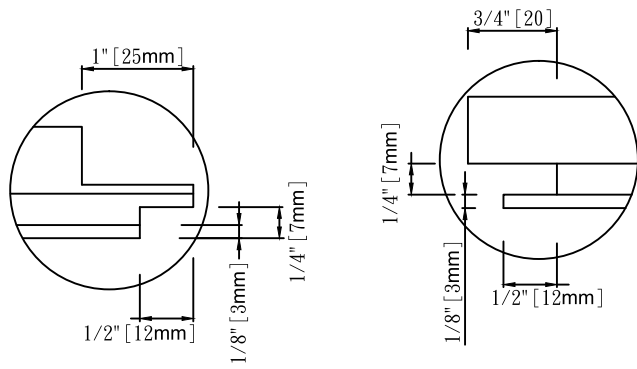

Easy Rock™

Superior look and feel

Back side

Front side

SECTION B

SECTION A

SECTION A

SECTION B

Model:	Canyon LedgeStone - 8" x 48" Panel		
Date:	11/21/2013	Material:	Polyurethane
Tolerance:	+/- 2mm	Scale:	1:8