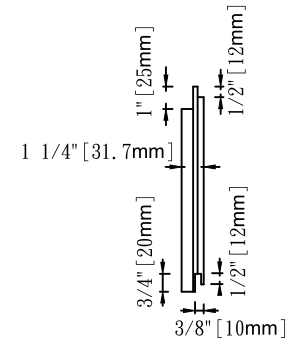

Easy Rock™

Superior look and feel

Model:	Canyon LedgeStone - 8" x 48" Panel		
Date:	11/21/2013	Material:	Polyurethane
Tolerance:	+/- 2mm	Scale:	1:8