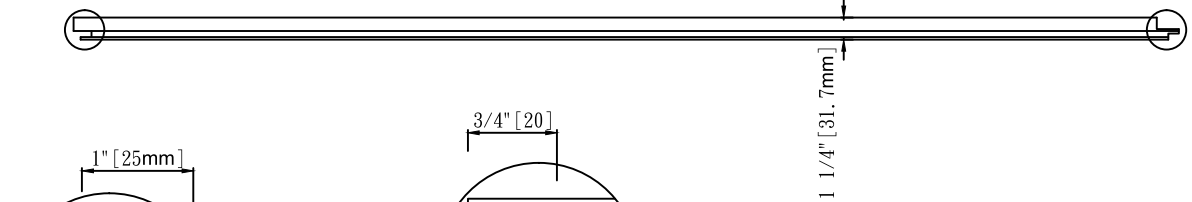

Easy Rock™

Superior look and feel

Back side

Front side

SECTION B

SECTION A

SECTION A

SECTION B

Model:	Canyon LedgeStone - 8" x 48" Panel		
Date:	11/21/2013	Material:	Polyurethane
Tolerance:	+/- 2mm	Scale:	1:8