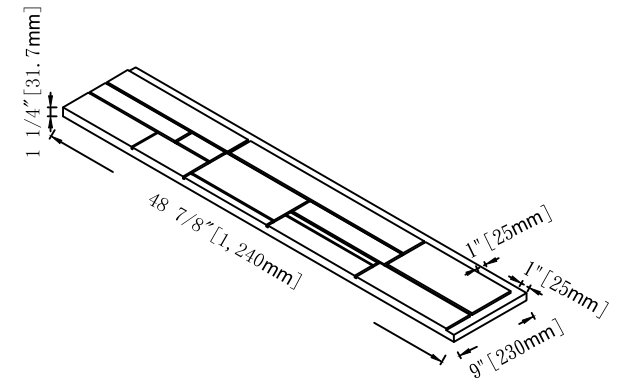

Easy Rock™

Superior look and feel

Back side

Front side

SECTION B

SECTION A

SECTION A

SECTION B

Model:	Canyon LedgeStone - 8" x 48" Panel		
Date:	11/21/2013	Material:	Polyurethane
Tolerance:	+/- 2mm	Scale:	1:8