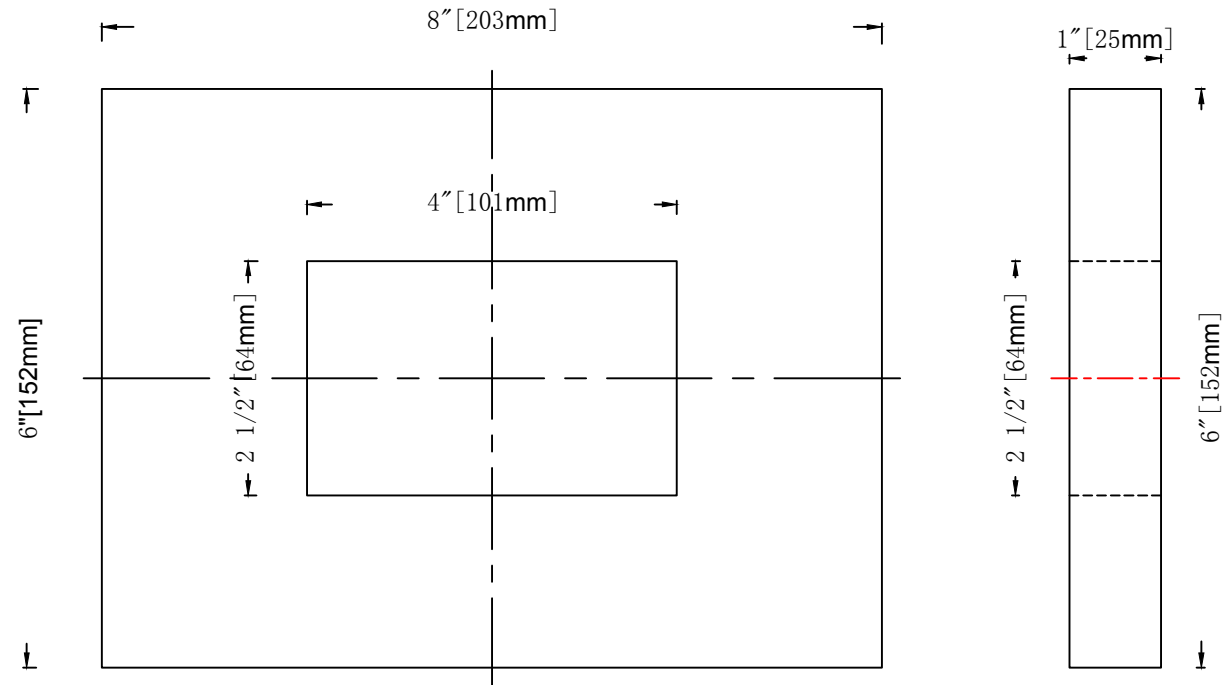

Easy Rock™

Superior look and feel

Model:	Electrical Outlet Mounting Block		
Date:	7/29/2013	Material:	Polyurethane
Tolerance:	+/- 2mm	Scale:	1:2