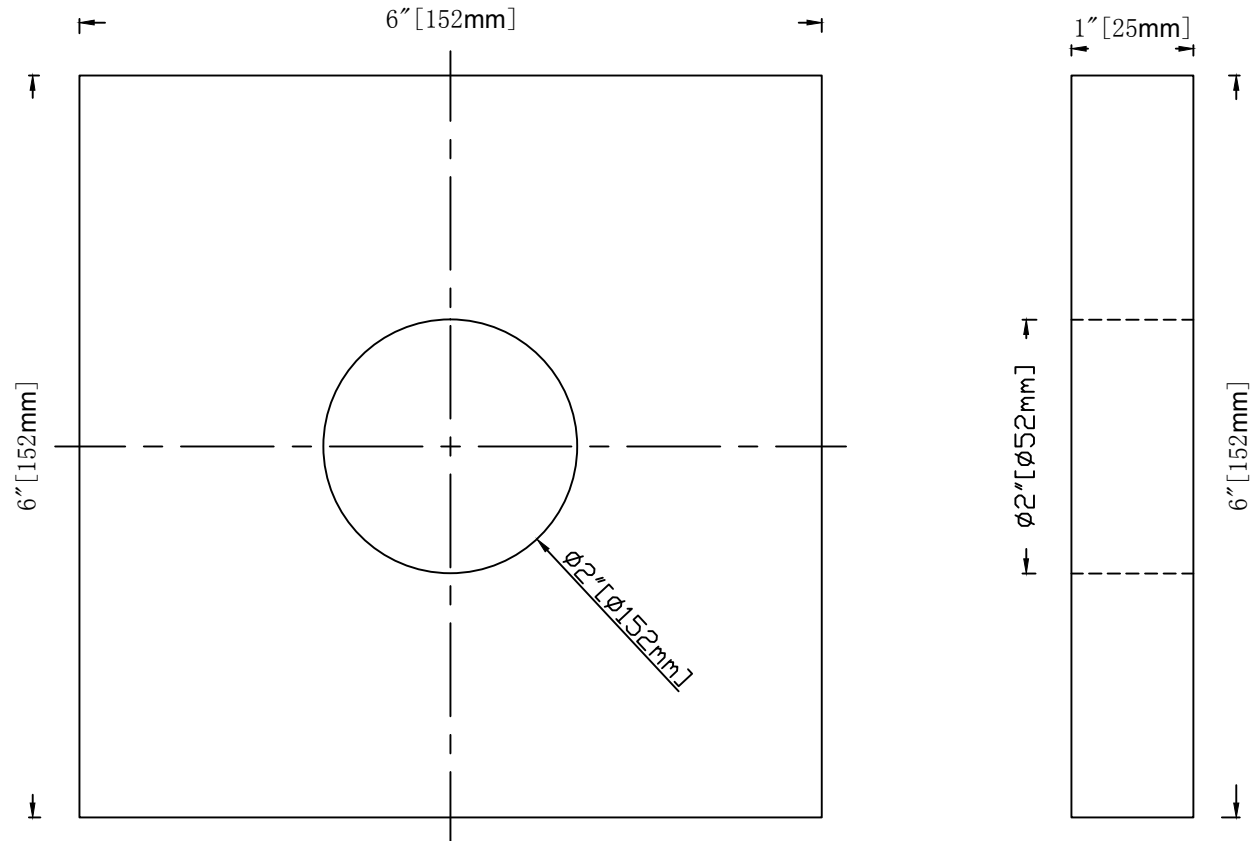

Easy Rock™

Superior look and feel

| | | | |
|-------------------|-----------------------|------------------|--------------|
| Model: | Faucet Mounting block | | |
| Date: | 7/29/2013 | Material: | Polyurethane |
| Tolerance: | +/- 2mm | Scale: | 1:1.5 |