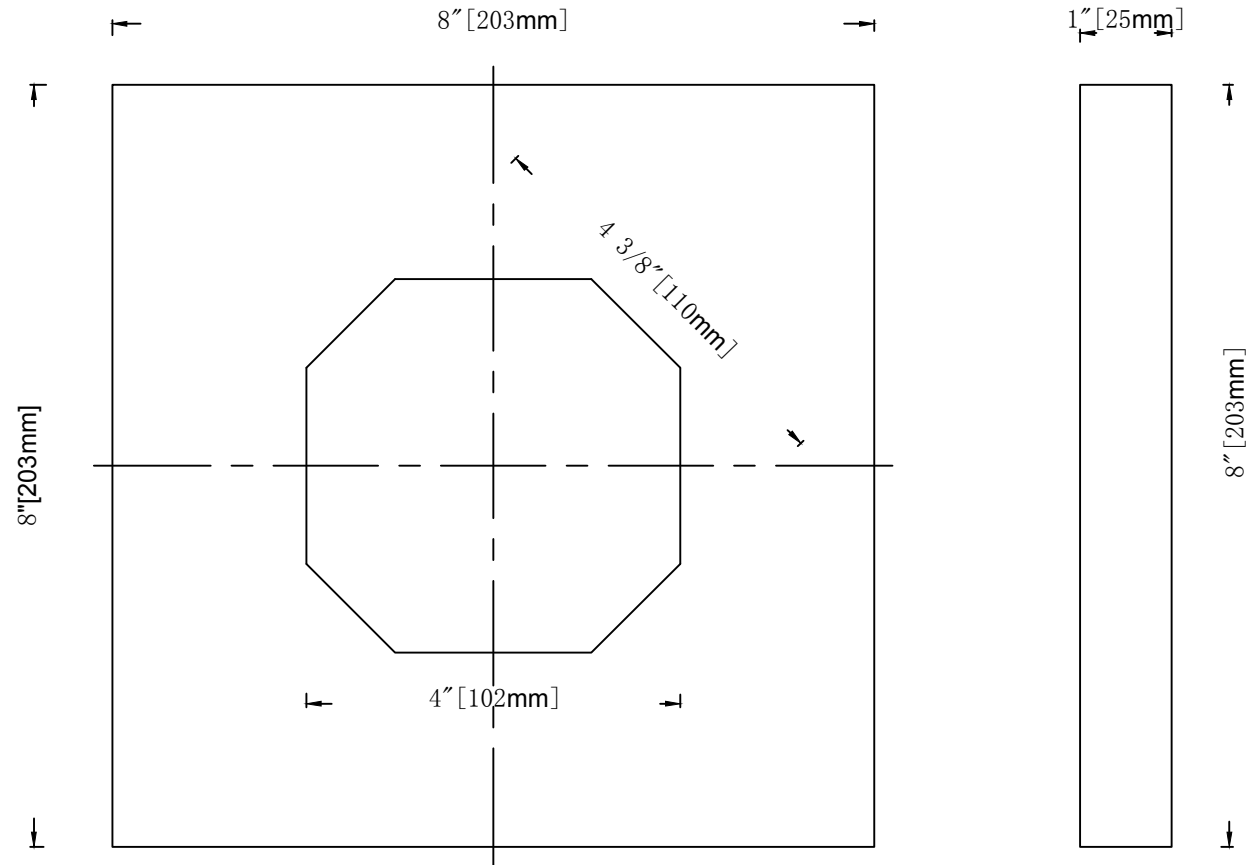

Easy Rock™

Superior look and feel

Model:	Lighting Fixture Mounting Block		
Date:	7/29/2013	Material:	Polyurethane
Tolerance:	+/- 2mm	Scale:	1:2