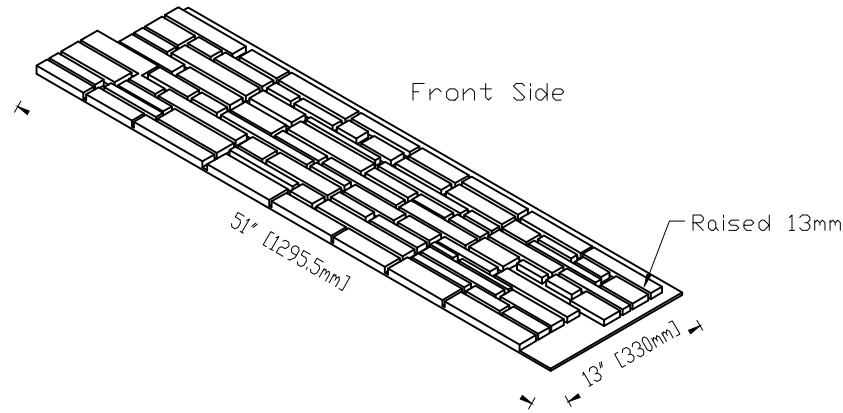

Easy Rock™

Superior look and feel

Model:	Mosaic - 12" x 48" Panel		
Date:	7/29/2013	Material:	Polyurethane
Tolerance:	+/- 2mm	Scale:	1:8