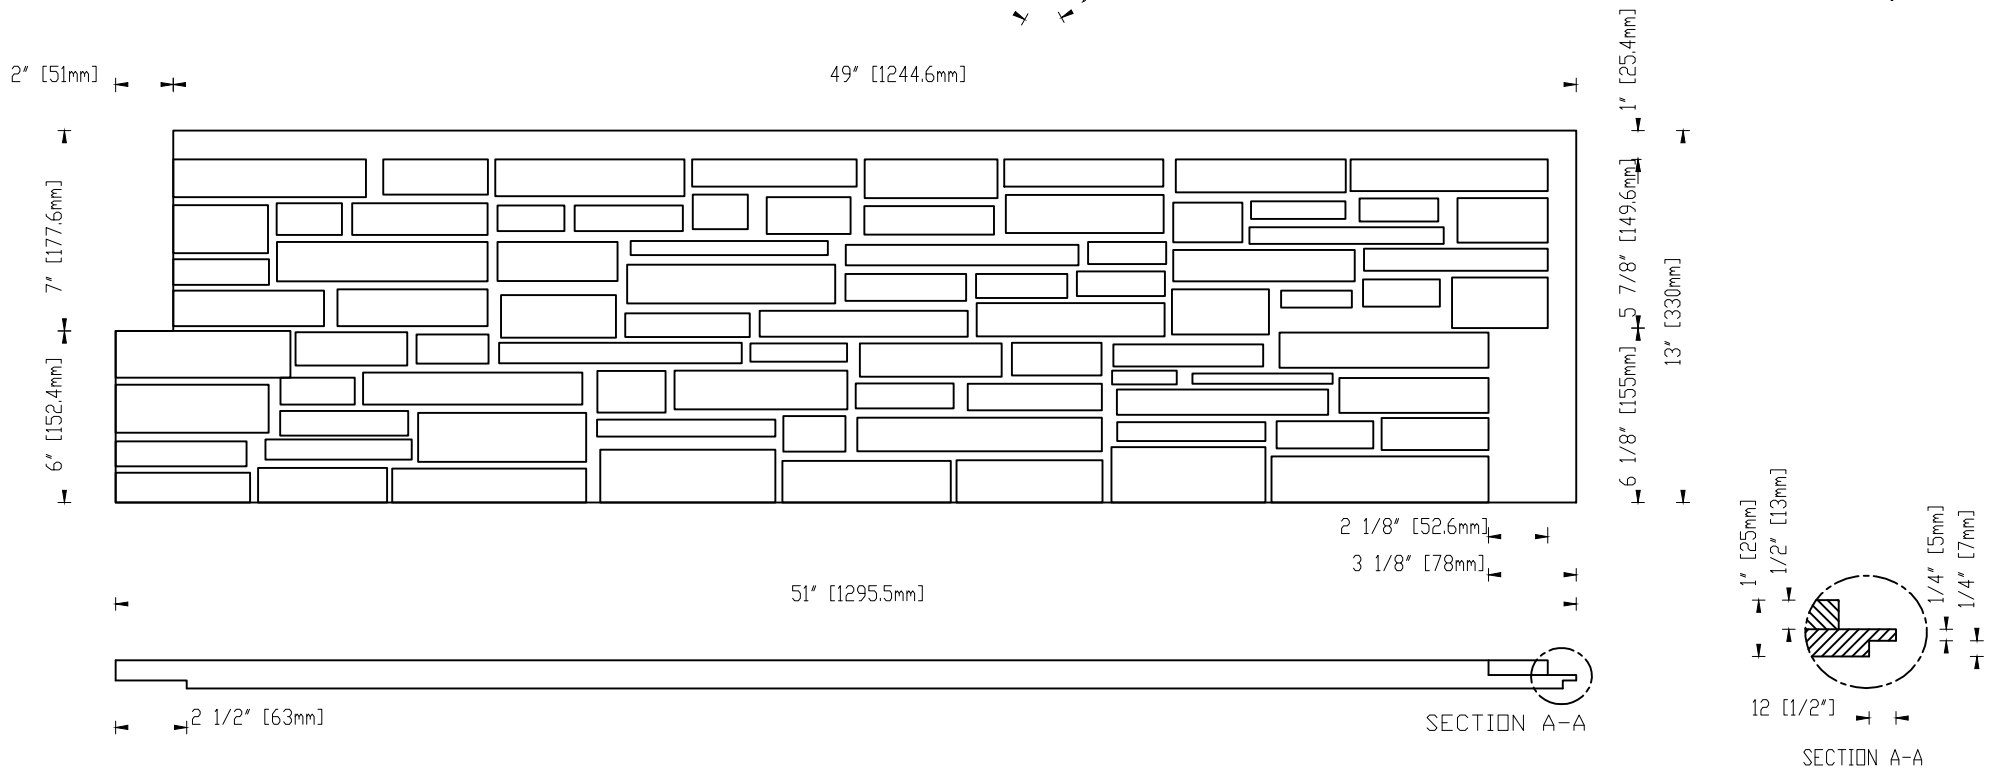

Easy Rock™

Superior look and feel

Model:	Mosaic - 12" x 48" Panel		
Date:	7/29/2013	Material:	Polyurethane
Tolerance:	+/- 2mm	Scale:	1:8