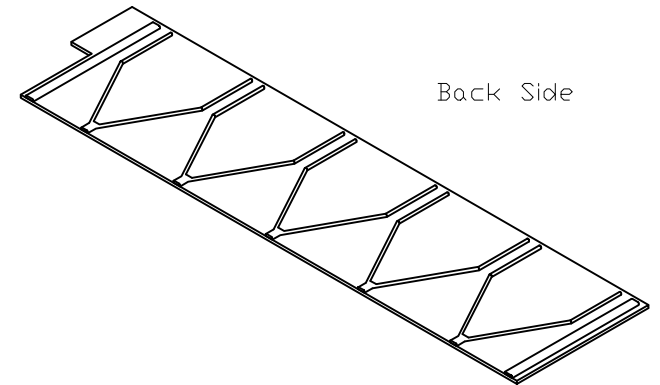

Easy Rock™

Superior look and feel

Model:	Mosaic - 12" x 48" Panel		
Date:	7/29/2013	Material:	Polyurethane
Tolerance:	+/- 2mm	Scale:	1:8