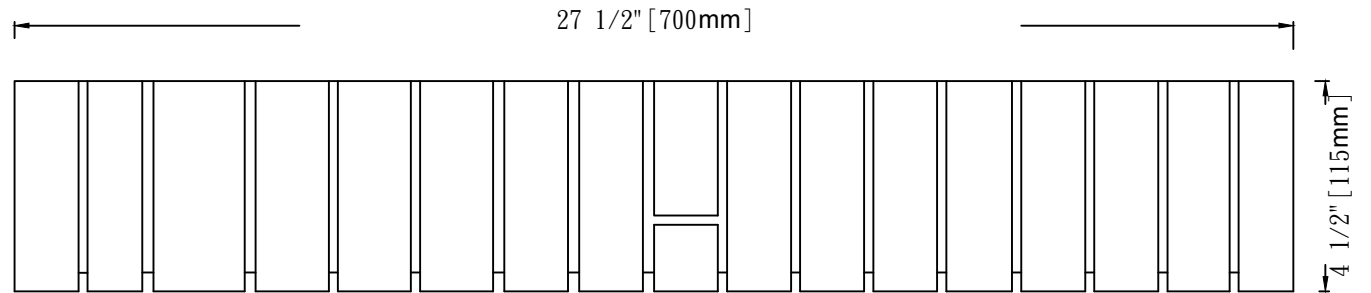

Easy Rock™

Superior look and feel

Model:	Mosaic - 24" EZ Corner		
Date:	5/11/2013	Material:	Polyurethane
Tolerance:	+/- 2mm	Scale:	1:4