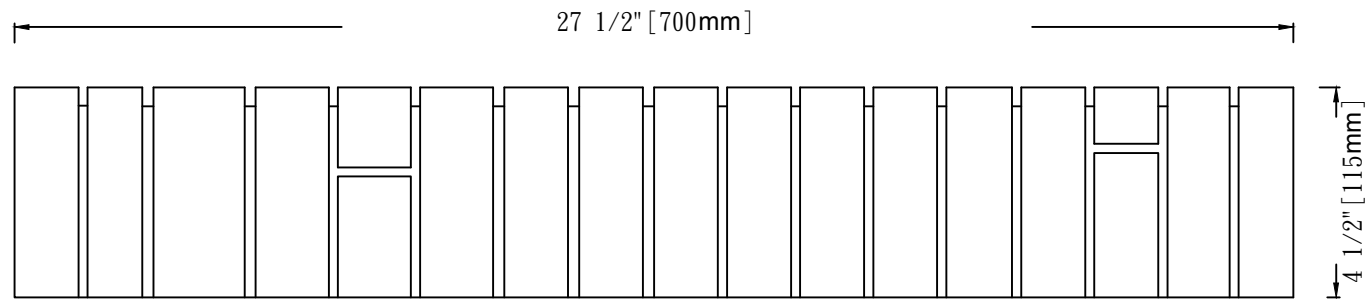

Easy Rock™

Superior look and feel

Model:	Mosaic - 24" EZ Corner		
Date:	5/11/2013	Material:	Polyurethane
Tolerance:	+/- 2mm	Scale:	1:4