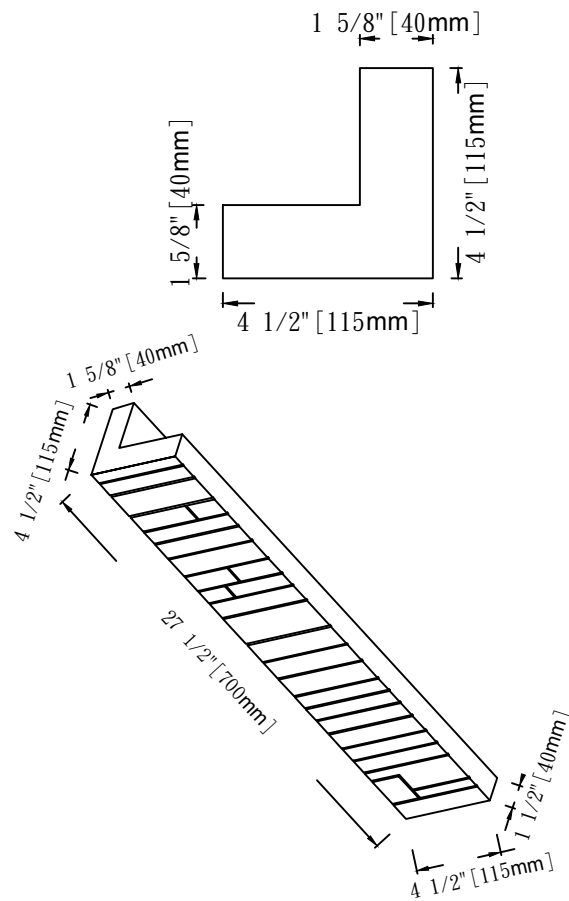

Easy Rock™

Superior look and feel

Model:	Mosaic - 24" EZ Corner		
Date:	5/11/2013	Material:	Polyurethane
Tolerance:	+/- 2mm	Scale:	1:4