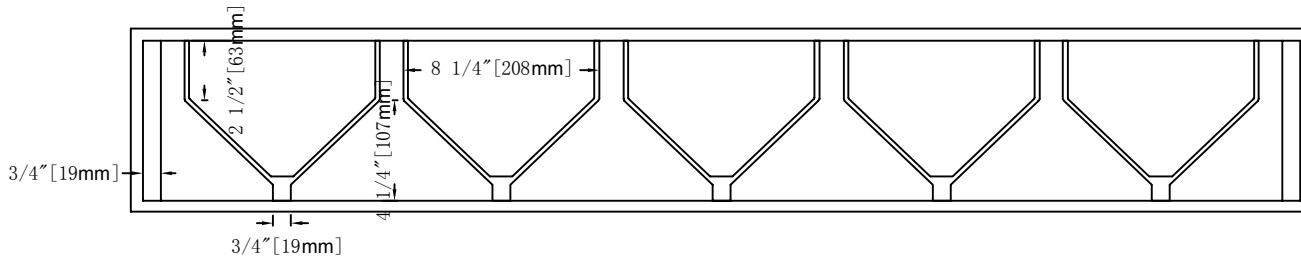

Easy Rock™

Superior look and feel

Back side

Front side

SECTION B

SECTION A

SECTION A

SECTION B

Model:	Mosaic - 6.5" x 48" Panel		
Date:	5/11/2013	Material:	Polyurethane
Tolerance:	+/- 2mm	Scale:	1:8