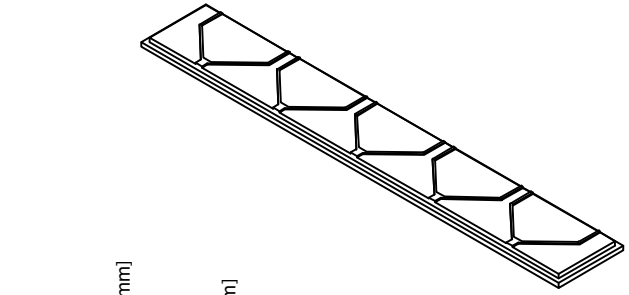

Easy Rock™

Superior look and feel

Back side

Front side

SECTION B

SECTION A

SECTION A

SECTION B

Model:	Mosaic - 6.5" x 48" Panel		
Date:	5/11/2013	Material:	Polyurethane
Tolerance:	+/- 2mm	Scale:	1:8