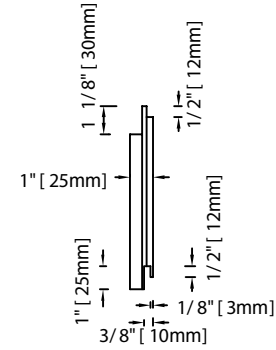

Easy Rock™

Superior look and feel

Back side

Front side

SECTION B

SECTION A

SECTION A

SECTION B

Model:	Mosaic - 6.5" x 48" Panel		
Date:	5/11/2013	Material:	Polyurethane
Tolerance:	+/- 2mm	Scale:	1:8