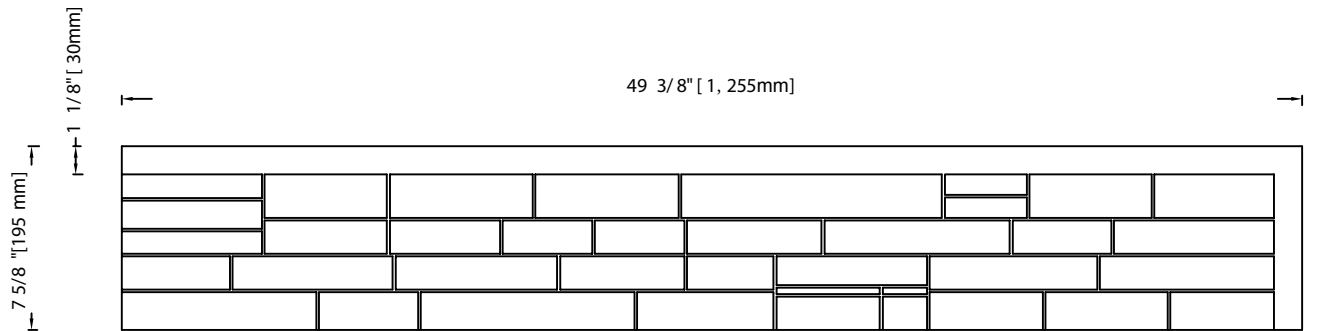

Easy Rock™

Superior look and feel

Back side

Front side

SECTION B

SECTION A

SECTION A

SECTION B

Model:	Mosaic - 6.5" x 48" Panel		
Date:	5/11/2013	Material:	Polyurethane
Tolerance:	+/- 2mm	Scale:	1:8