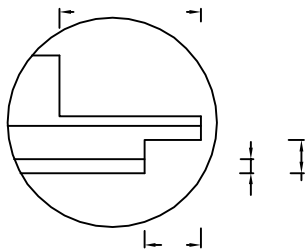

Easy Rock™

Superior look and feel

Back side

Front side

SECTION B

SECTION A

SECTION A

SECTION B

Model:	Mosaic - 6.5" x 48" Panel		
Date:	5/11/2013	Material:	Polyurethane
Tolerance:	+/- 2mm	Scale:	1:8