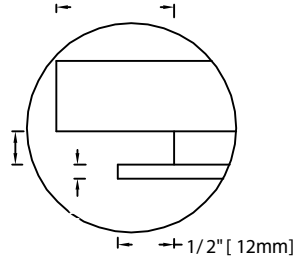

Easy Rock™

Superior look and feel

Back side

Front side

SECTION B

SECTION A

SECTION A

SECTION B

Model:	Mosaic - 6.5" x 48" Panel		
Date:	5/11/2013	Material:	Polyurethane
Tolerance:	+/- 2mm	Scale:	1:8