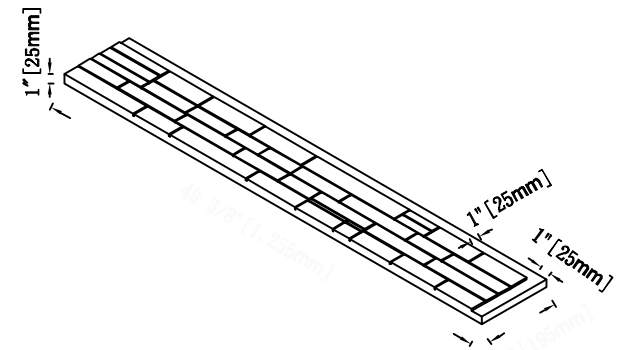

Easy Rock™

Superior look and feel

Back side

Front side

SECTION B

SECTION A

SECTION A

SECTION B

Model:	Mosaic - 6.5" x 48" Panel		
Date:	5/11/2013	Material:	Polyurethane
Tolerance:	+/- 2mm	Scale:	1:8