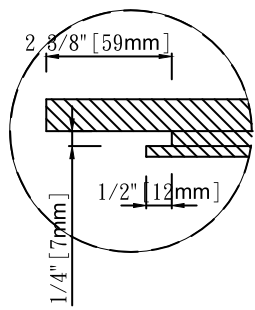

# Easy Rock™

Superior look and feel

Front side

SECTION A

SECTION B

SECTION A

SECTION B

Back side

<b>Model:</b>	Random Rock - 24" x 48" Panel		
<b>Date:</b>	11/21/2013	<b>Material:</b>	Polyurethane
<b>Tolerance:</b>	+/- 2mm	<b>Scale:</b>	1:10