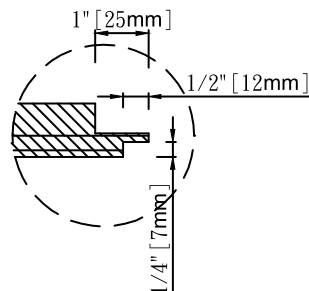

# Easy Rock™

Superior look and feel

Front side

SECTION A

SECTION B

SECTION A

SECTION B

Back side

<b>Model:</b>	Random Rock - 24" x 48" Panel		
<b>Date:</b>	11/21/2013	<b>Material:</b>	Polyurethane
<b>Tolerance:</b>	+/- 2mm	<b>Scale:</b>	1:10