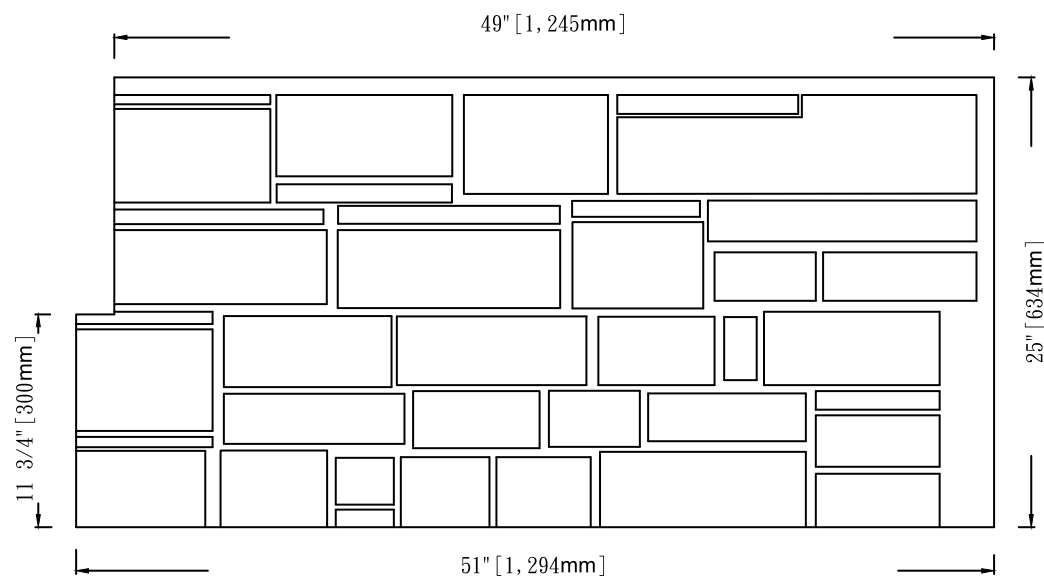

# Easy Rock™

Superior look and feel

Front side

SECTION A

SECTION B

SECTION A

SECTION B

Back side

<b>Model:</b>	Random Rock - 24" x 48" Panel		
<b>Date:</b>	11/21/2013	<b>Material:</b>	Polyurethane
<b>Tolerance:</b>	+/- 2mm	<b>Scale:</b>	1:10