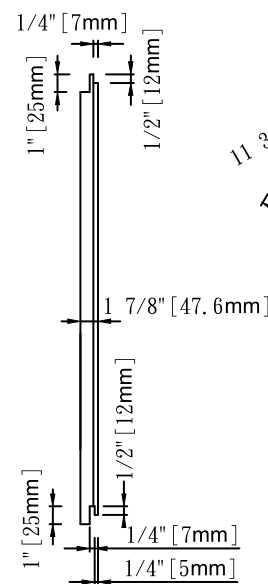

# Easy Rock™

Superior look and feel

Front side

SECTION A

SECTION B

SECTION A

SECTION B

Back side

<b>Model:</b>	Random Rock - 24" x 48" Panel		
<b>Date:</b>	11/21/2013	<b>Material:</b>	Polyurethane
<b>Tolerance:</b>	+/- 2mm	<b>Scale:</b>	1:10