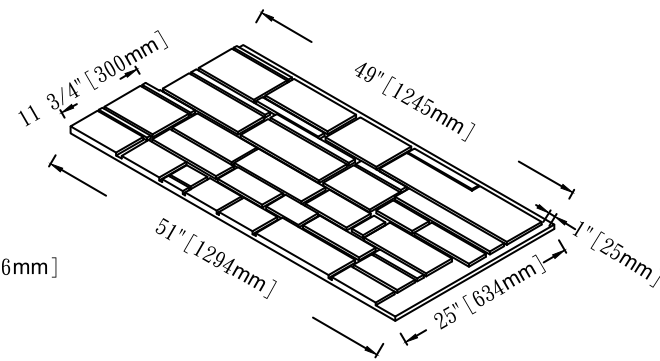

# Easy Rock™

Superior look and feel

Front side

SECTION A

SECTION B

SECTION A

SECTION B

Back side

<b>Model:</b>	Random Rock - 24" x 48" Panel		
<b>Date:</b>	11/21/2013	<b>Material:</b>	Polyurethane
<b>Tolerance:</b>	+/- 2mm	<b>Scale:</b>	1:10