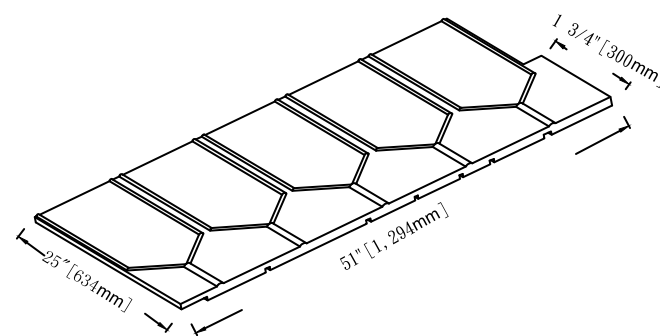

# Easy Rock™

Superior look and feel

Front side

SECTION A

SECTION B

SECTION A

SECTION B

Back side

<b>Model:</b>	Random Rock - 24" x 48" Panel		
<b>Date:</b>	11/21/2013	<b>Material:</b>	Polyurethane
<b>Tolerance:</b>	+/- 2mm	<b>Scale:</b>	1:10