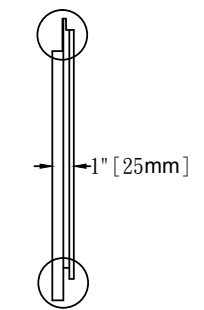

# Easy Rock™

Superior look and feel

Back side

SECTION A

SECTION B

Front side

1 1/2" [38mm]

SECTION B

SECTION A

SECTION B

SECTION A

<b>Model:</b>	Sand Stone - 12" x 48" Panel	
<b>Date:</b>	7/26/2013	<b>Material:</b> Polyurethane
<b>Tolerance:</b>	+/- 2mm	<b>Scale:</b> 1:8