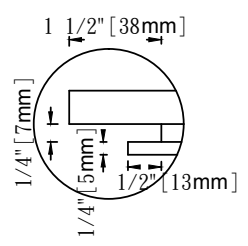

# Easy Rock™

Superior look and feel

Back side

SECTION A

SECTION B

Front side

1 1/2" [38mm]

SECTION B

SECTION A

SECTION B

SECTION A

<b>Model:</b>	Sand Stone - 12" x 48" Panel	
<b>Date:</b>	7/26/2013	<b>Material:</b> Polyurethane
<b>Tolerance:</b>	+/- 2mm	<b>Scale:</b> 1:8