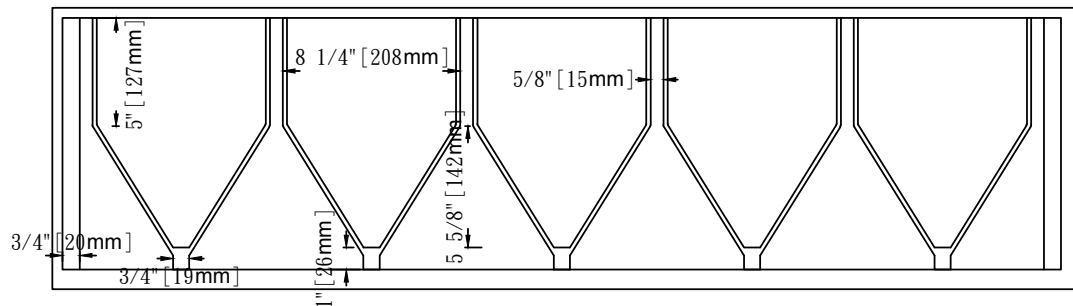

# Easy Rock™

Superior look and feel

Back side

SECTION A

SECTION B

Front side

1 1/2" [38mm]

SECTION B

SECTION A

SECTION B

SECTION A

<b>Model:</b>	Sand Stone - 12" x 48" Panel	
<b>Date:</b>	7/26/2013	<b>Material:</b> Polyurethane
<b>Tolerance:</b>	+/- 2mm	<b>Scale:</b> 1:8