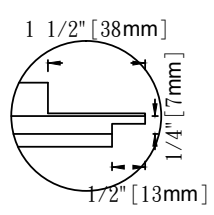

# Easy Rock™

Superior look and feel

Back side

SECTION A

SECTION B

Front side

1 1/2" [38mm]

SECTION B

SECTION A

SECTION B

SECTION A

<b>Model:</b>	Sand Stone - 12" x 48" Panel	
<b>Date:</b>	7/26/2013	<b>Material:</b> Polyurethane
<b>Tolerance:</b>	+/- 2mm	<b>Scale:</b> 1:8