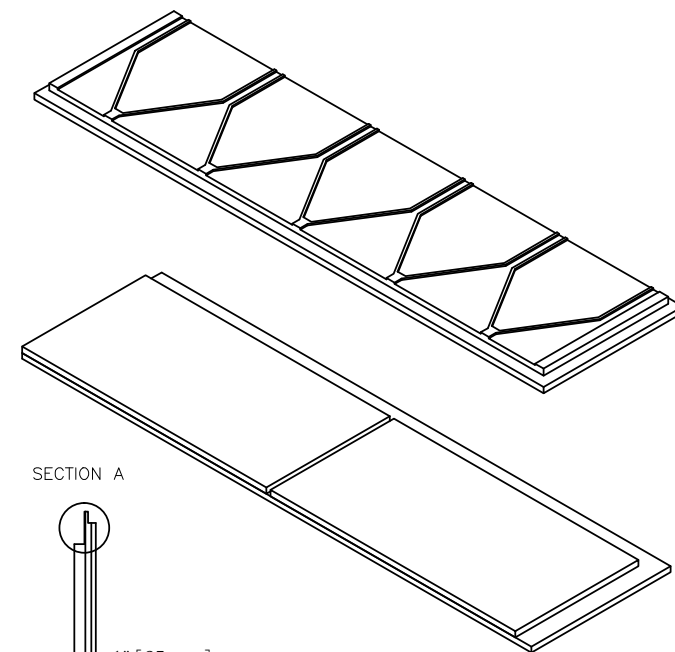

# Easy Rock™

Superior look and feel

Back side

SECTION A

SECTION B

Front side

1 1/2" [38mm]

SECTION B

SECTION A

SECTION B

SECTION A

<b>Model:</b>	Sand Stone - 12" x 48" Panel	
<b>Date:</b>	7/26/2013	<b>Material:</b> Polyurethane
<b>Tolerance:</b>	+/- 2mm	<b>Scale:</b> 1:8