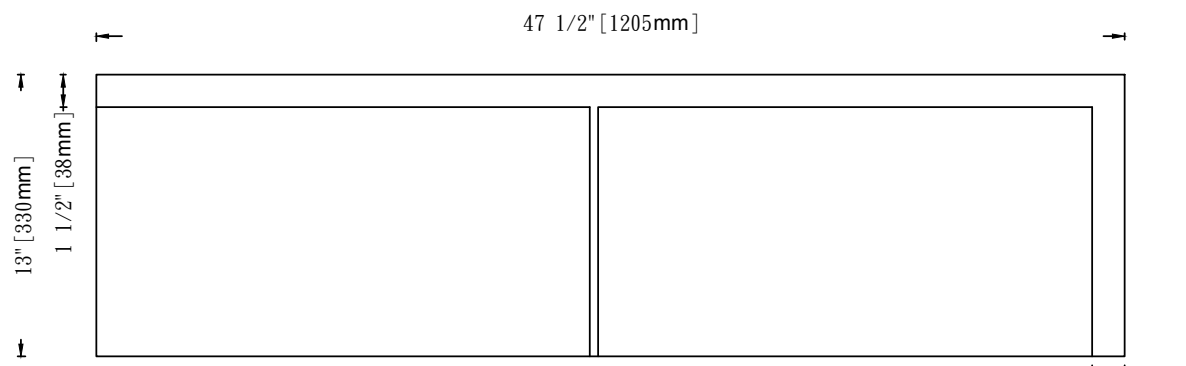

# Easy Rock™

Superior look and feel

Back side

SECTION A

SECTION B

Front side

1 1/2" [38mm]

SECTION B

SECTION A

SECTION B

SECTION A

<b>Model:</b>	Sand Stone - 12" x 48" Panel	
<b>Date:</b>	7/26/2013	<b>Material:</b> Polyurethane
<b>Tolerance:</b>	+/- 2mm	<b>Scale:</b> 1:8