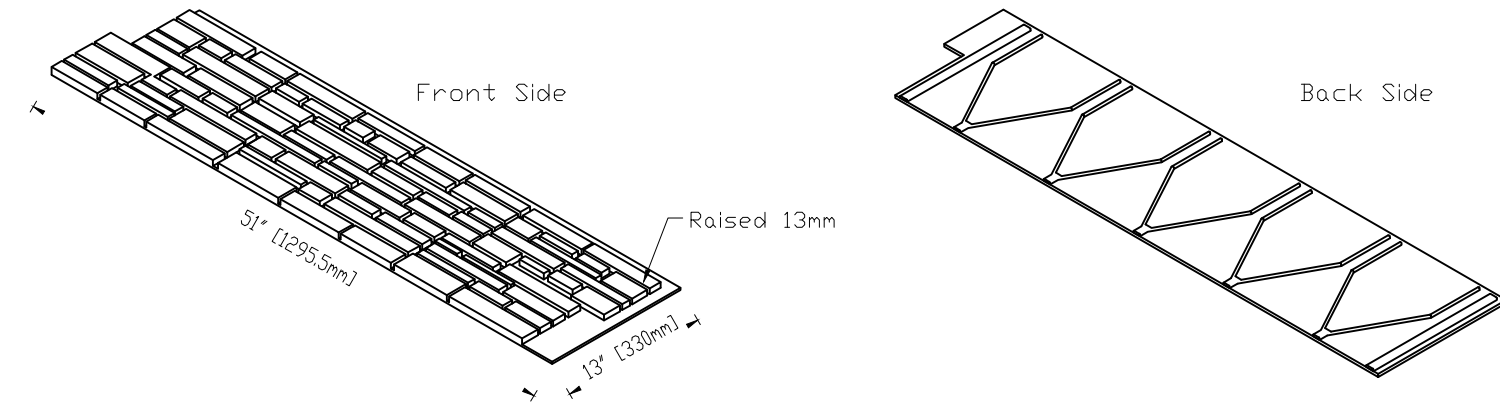

Easy Rock™

Superior look and feel

Model:	Stack Stone - 12" x 48" Panel		
Date:	11/21/2013	Material:	Polyurethane
Tolerance:	+/- 2mm	Scale:	1:6.5