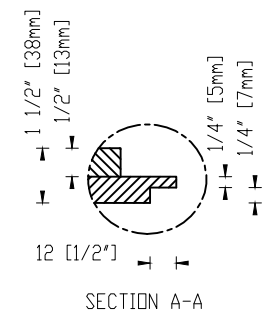

Easy Rock™

Superior look and feel

Model:	Stack Stone - 12" x 48" Panel		
Date:	11/21/2013	Material:	Polyurethane
Tolerance:	+/- 2mm	Scale:	1:6.5