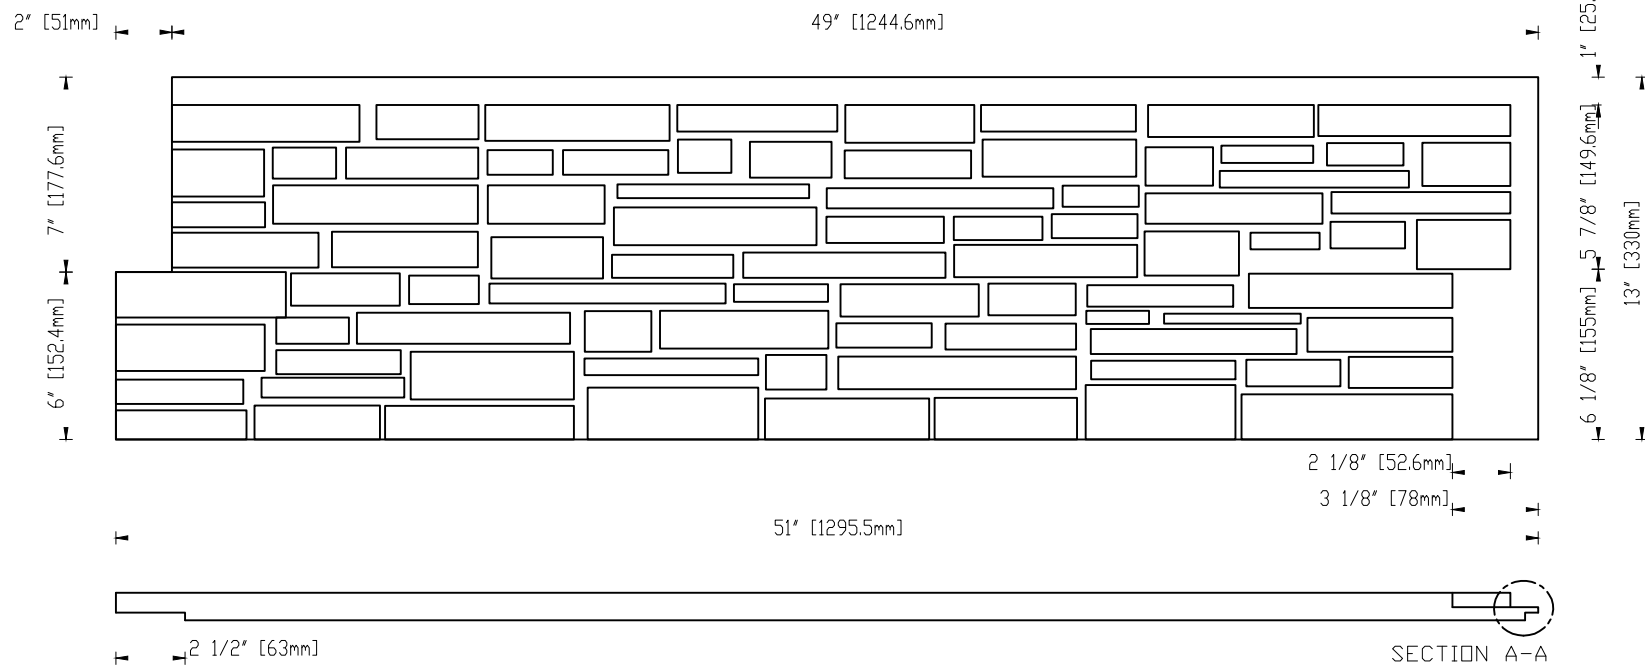

Easy Rock™

Superior look and feel

Model:	Stack Stone - 12" x 48" Panel		
Date:	11/21/2013	Material:	Polyurethane
Tolerance:	+/- 2mm	Scale:	1:6.5