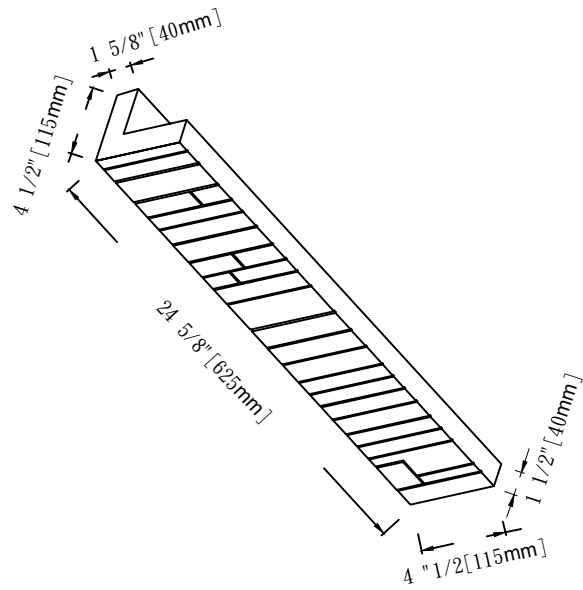

Easy Rock™

Superior look and feel

| | | | |
|-------------------|-----------------------------|------------------|--------------|
| Model: | Stack Stone - 24" EZ Corner | | |
| Date: | 5/11/2013 | Material: | Polyurethane |
| Tolerance: | +/- 2mm | Scale: | 1:4 |