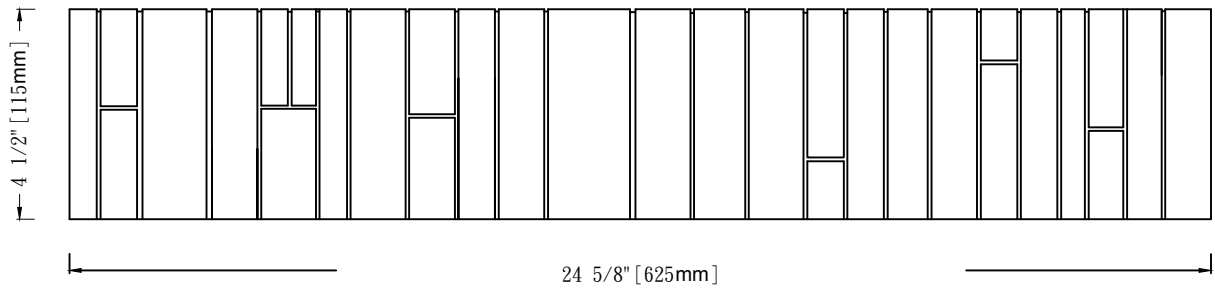

Easy Rock™

Superior look and feel

| | | | |
|-------------------|-----------------------------|------------------|--------------|
| Model: | Stack Stone - 24" EZ Corner | | |
| Date: | 5/11/2013 | Material: | Polyurethane |
| Tolerance: | +/- 2mm | Scale: | 1:4 |