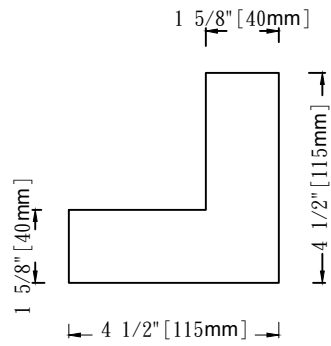

Easy Rock™

Superior look and feel

| | | | |
|-------------------|-----------------------------|------------------|--------------|
| Model: | Stack Stone - 24" EZ Corner | | |
| Date: | 5/11/2013 | Material: | Polyurethane |
| Tolerance: | +/- 2mm | Scale: | 1:4 |