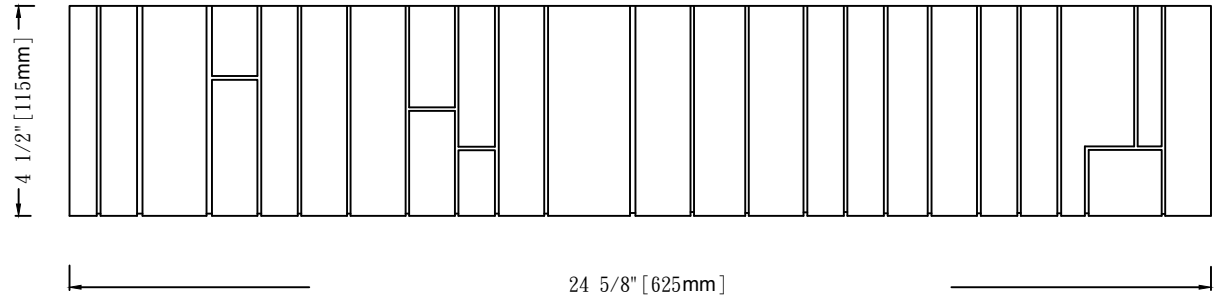

Easy Rock™

Superior look and feel

| | | | |
|-------------------|-----------------------------|------------------|--------------|
| Model: | Stack Stone - 24" EZ Corner | | |
| Date: | 5/11/2013 | Material: | Polyurethane |
| Tolerance: | +/- 2mm | Scale: | 1:4 |