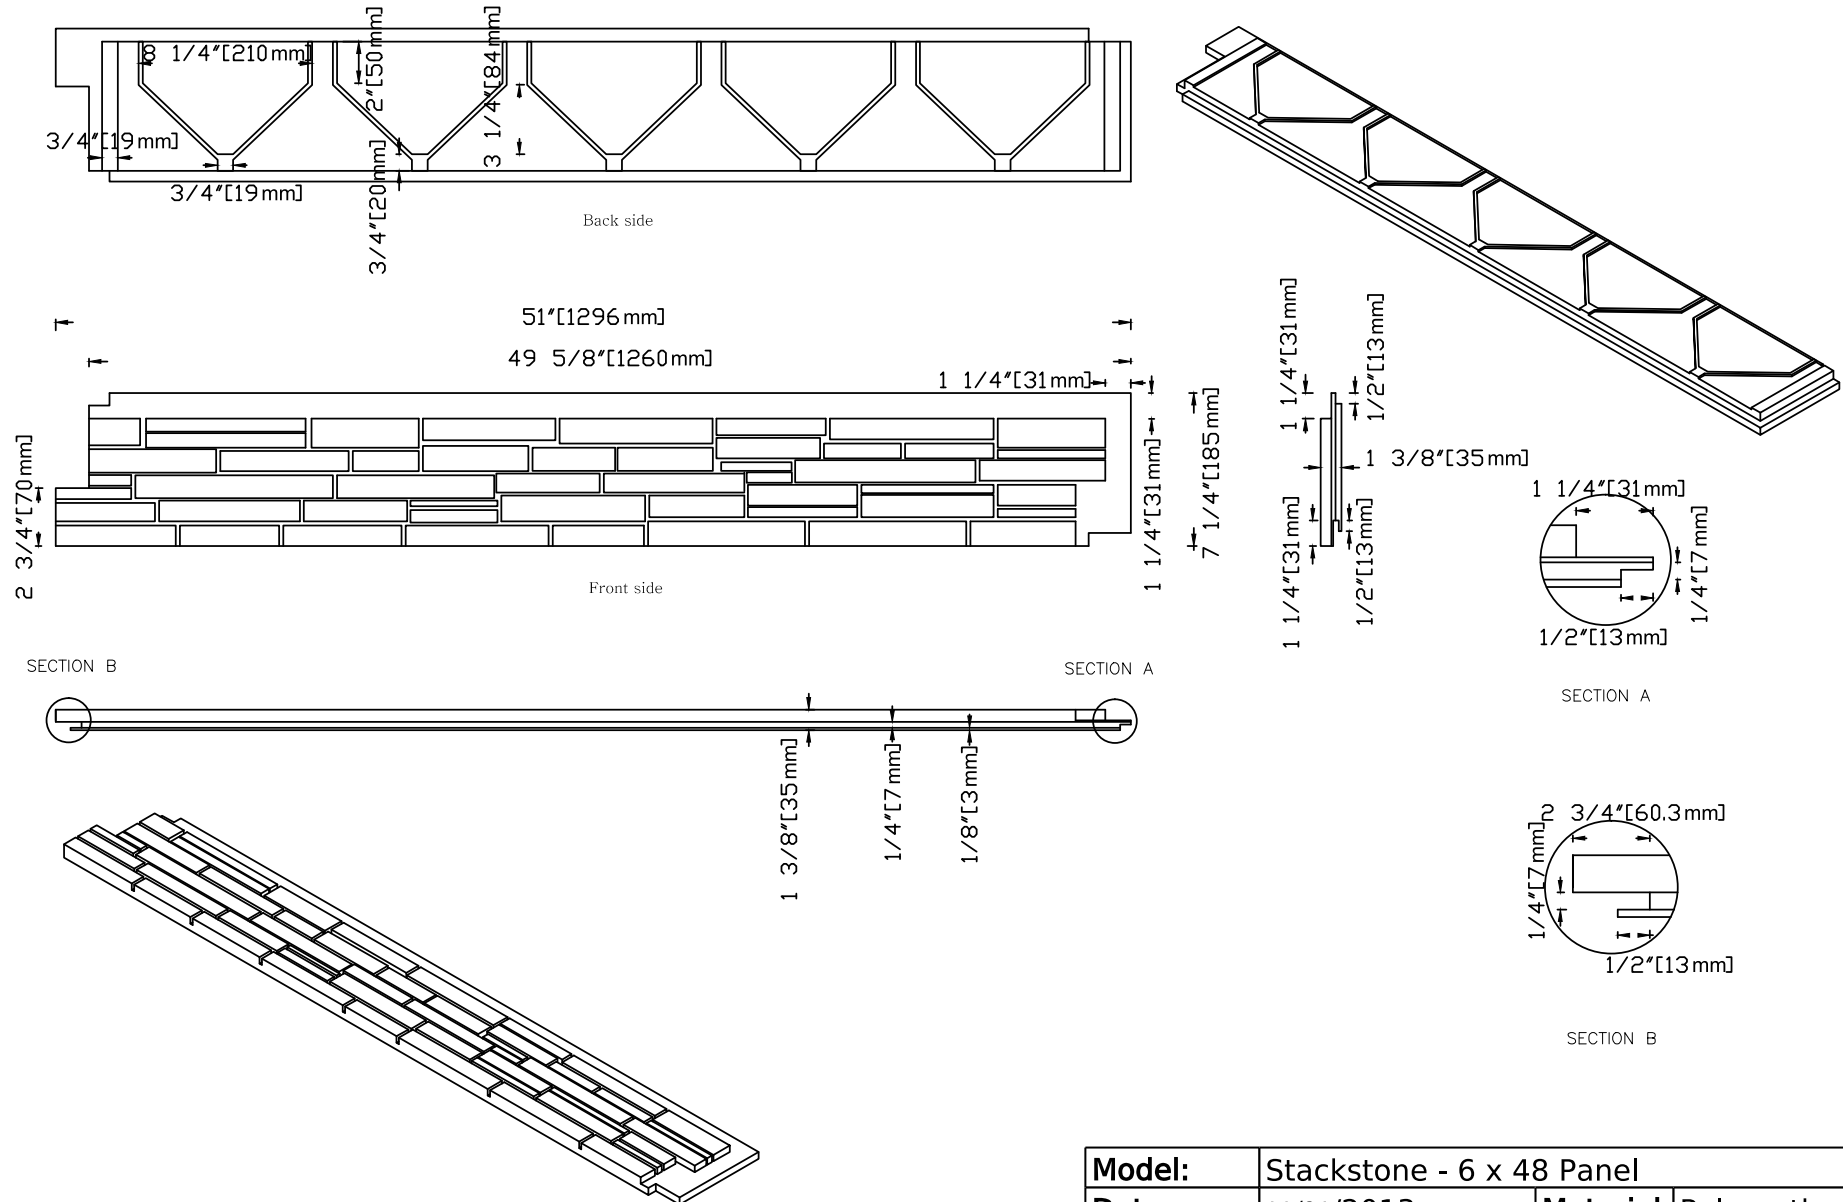

Easy Rock™

Superior look and feel

Model:	Stackstone - 6 x 48 Panel		
Date:	11/21/2013	Material:	Polyurethane
Tolerance:	+/- 2mm	Scale:	1:8