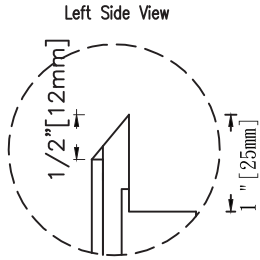

EasyRock

Superior look and feel.

SECTION C-C
SC 5:1

Front side

Back side

SECTION B-B
SC 5:1

Model:	Mosaic - 12" x 48" Panel - Chamfer		
Date:	11/10/2014	Material:	Polyurethane
Tolerance:	+/- 3/16"	Scale:	1:10