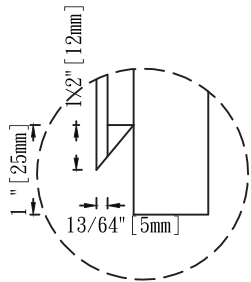

EasyRock

Superior look and feel.

SECTION C-C
SC 5:1

Front side

Back side

SECTION B-B
SC 5:1

Model:	Mosaic - 12" x 48" Panel - Chamfer		
Date:	11/10/2014	Material:	Polyurethane
Tolerance:	+/- 3/16"	Scale:	1:10