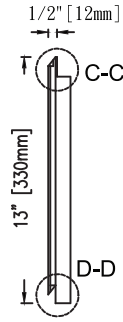

EasyRock

Superior look and feel.

SECTION C-C
SC 5:1

Front side

Back side

SECTION B-B
SC 5:1

Model:	Mosaic - 12" x 48" Panel - Chamfer		
Date:	11/10/2014	Material:	Polyurethane
Tolerance:	+/- 3/16"	Scale:	1:10