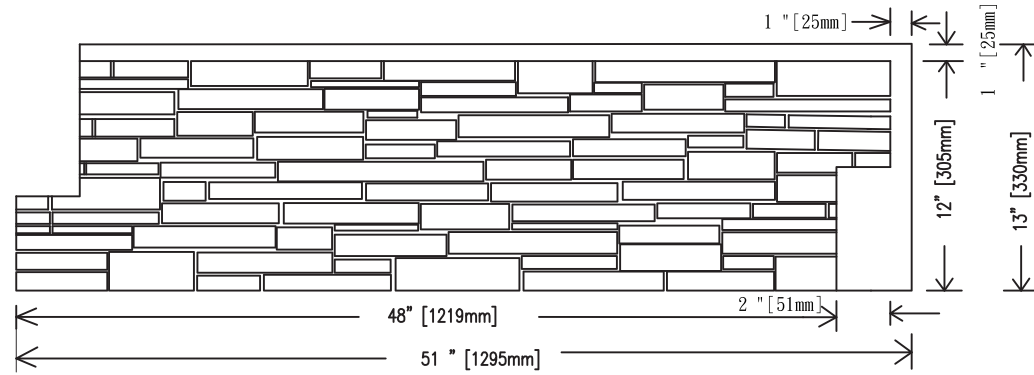

EasyRock

Superior look and feel.

SECTION C-C
SC 5:1

Front side

Back side

SECTION B-B
SC 5:1

Model:	Mosaic - 12" x 48" Panel - Chamfer		
Date:	11/10/2014	Material:	Polyurethane
Tolerance:	+/- 3/16"	Scale:	1:10