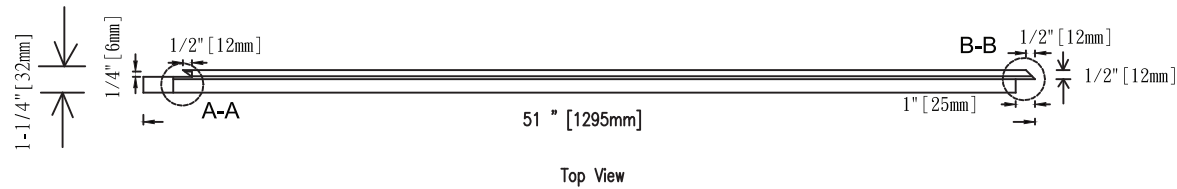

EasyRock

Superior look and feel.

SECTION C-C
SC 5:1

Front side

Back side

SECTION B-B
SC 5:1

Model:	Mosaic - 12" x 48" Panel - Chamfer		
Date:	11/10/2014	Material:	Polyurethane
Tolerance:	+/- 3/16"	Scale:	1:10