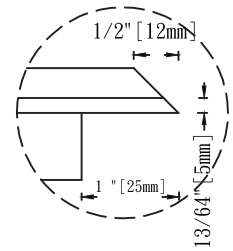

EasyRock

Superior look and feel.

SECTION C-C
SC 5:1

Front side

Back side

SECTION B-B
SC 5:1

Model:	Mosaic - 12" x 48" Panel - Chamfer		
Date:	11/10/2014	Material:	Polyurethane
Tolerance:	+/- 3/16"	Scale:	1:10