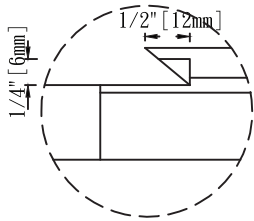

EasyRock

Superior look and feel.

SECTION C-C
SC 5:1

Front side

Back side

SECTION B-B
SC 5:1

Model:	Mosaic - 12" x 48" Panel - Chamfer		
Date:	11/10/2014	Material:	Polyurethane
Tolerance:	+/- 3/16"	Scale:	1:10