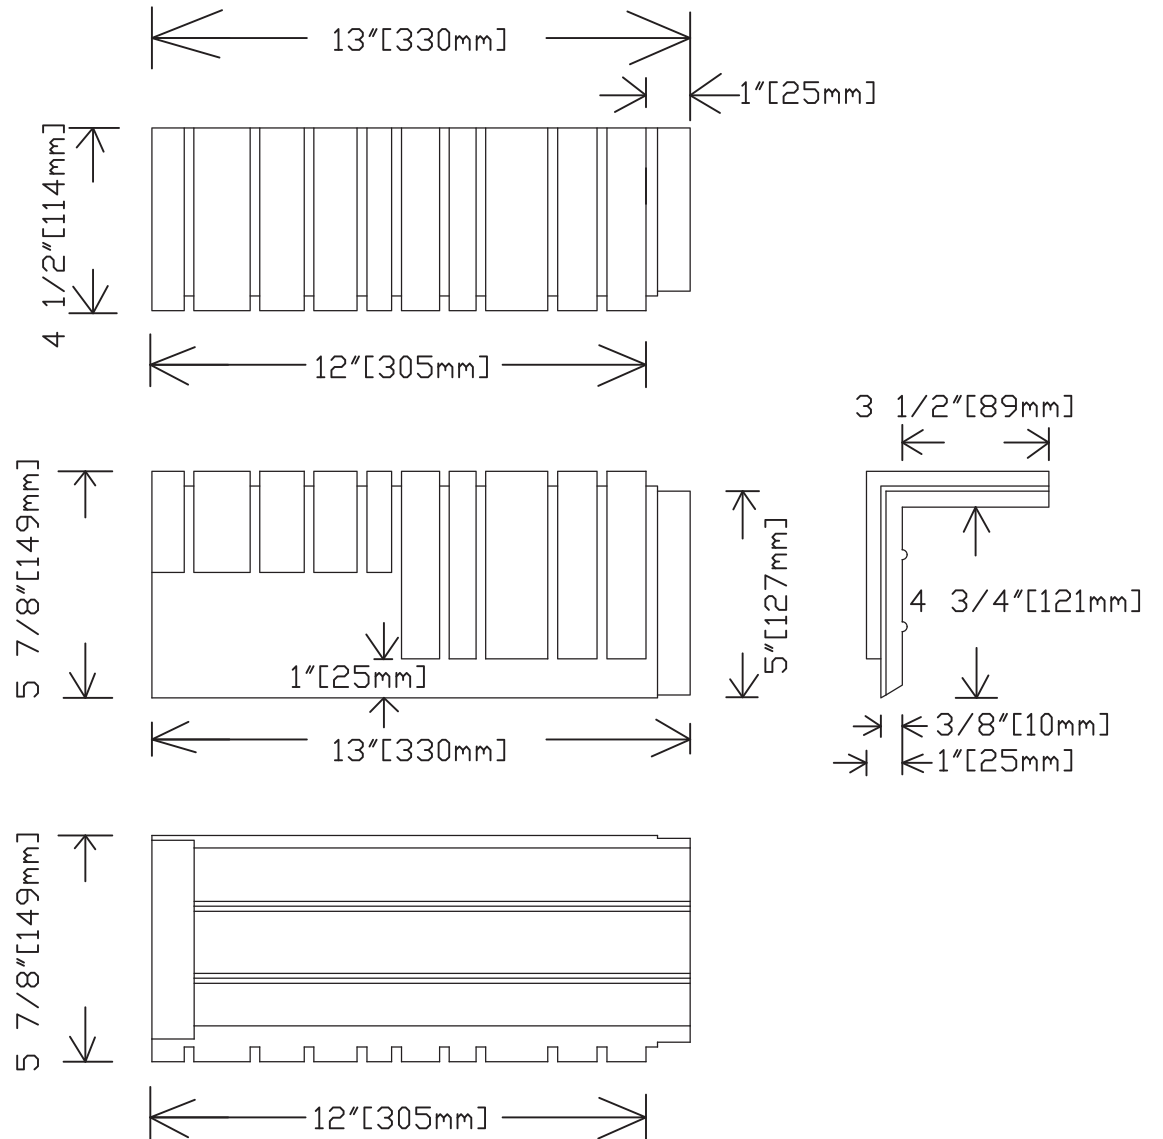

Easy Rock

Superior look and feel.

Model:	Mosaic - 12" (H) Corner - Left		
Date:	10/20/2014	Material:	Polyurethane
Tolerance:	+/- 3/16"	Scale:	1:10