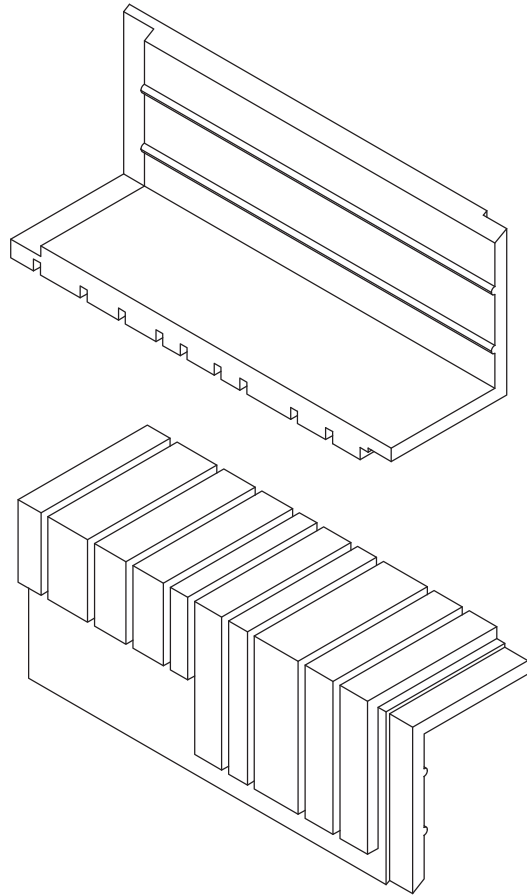

Easy Rock

Superior look and feel.

Model:	Mosaic - 12" (H) Corner - Left		
Date:	10/20/2014	Material:	Polyurethane
Tolerance:	+/- 3/16"	Scale:	1:10