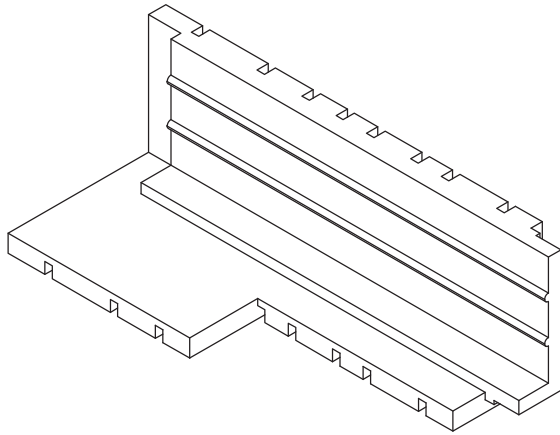

Easy Rock

Superior look and feel.

Model:	12" (H) Mosaic Corner - Right		
Date:	10/20/2014	Material:	Polyurethane
Tolerance:	+/- 3/16"	Scale:	1:10