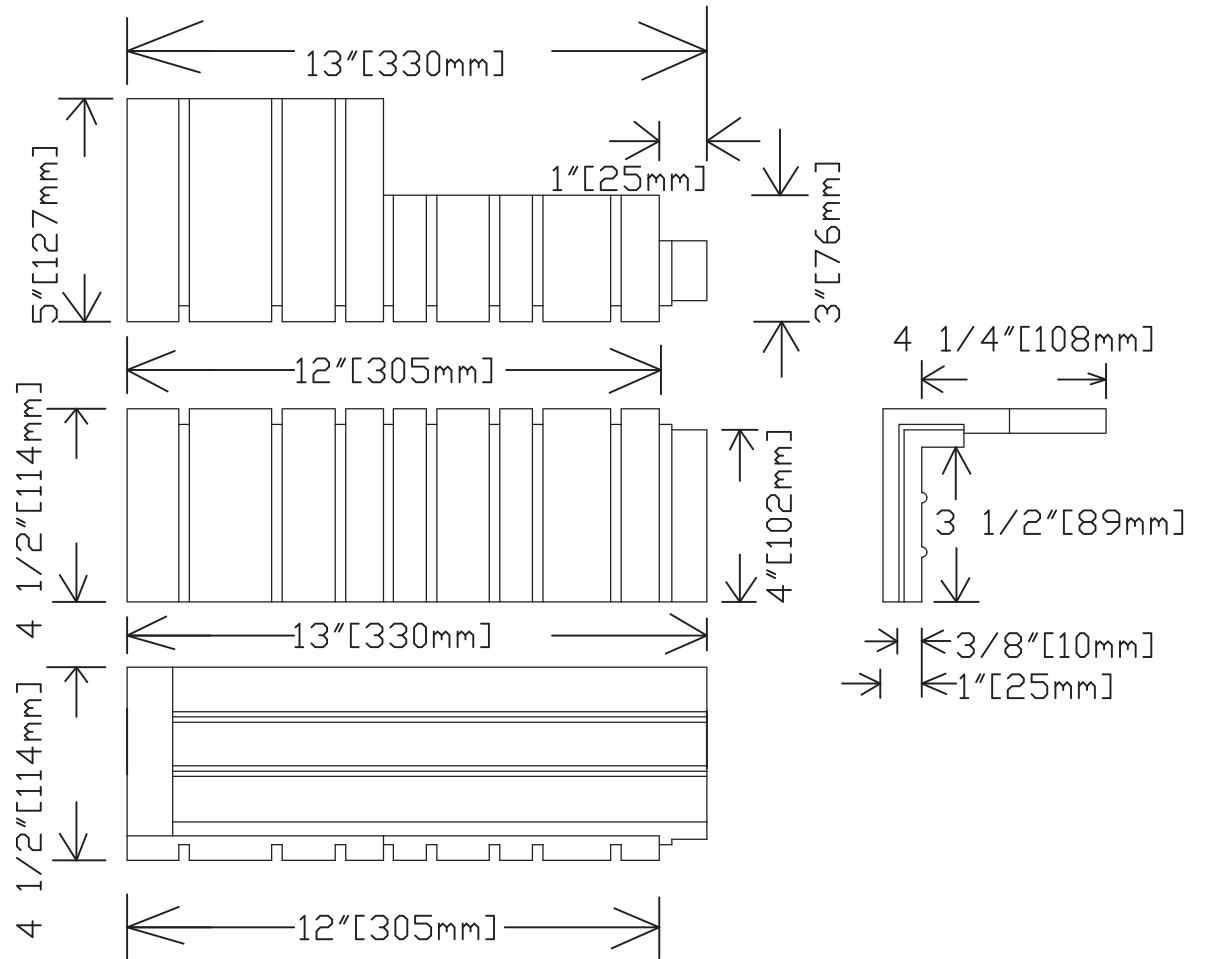

Easy Rock

Superior look and feel.

Model:	12" (H) Mosaic Corner - Right		
Date:	10/20/2014	Material:	Polyurethane
Tolerance:	+/- 3/16"	Scale:	1:10