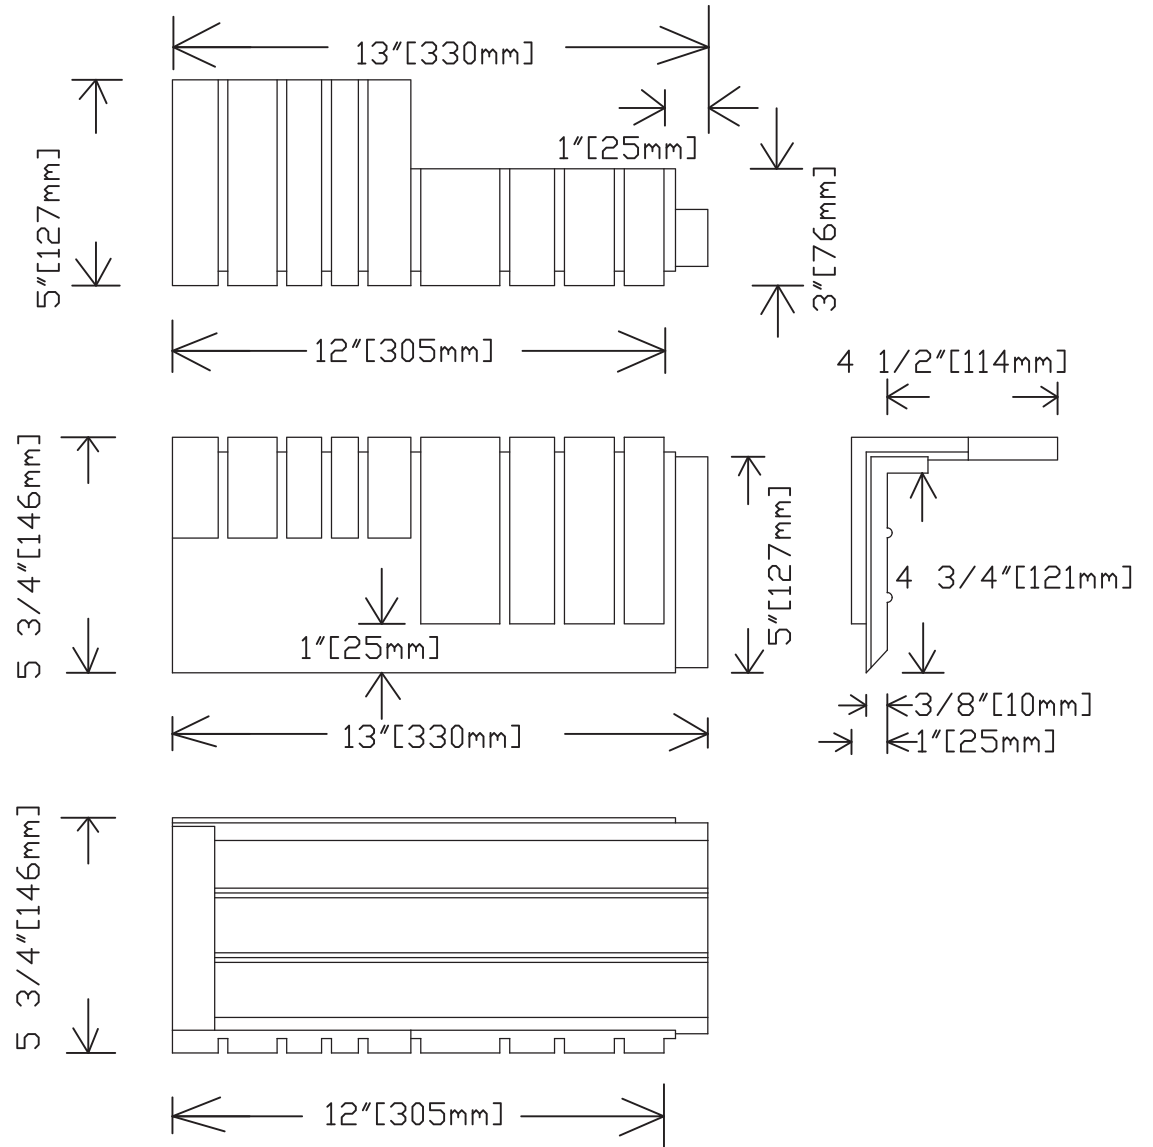

Easy Rock

Superior look and feel.

Model:	Mosaic - 12" (H) Staggered (1) Corner		
Date:	10/20/2014	Material:	Polyurethane
Tolerance:	+/- 3/16"	Scale:	1:10