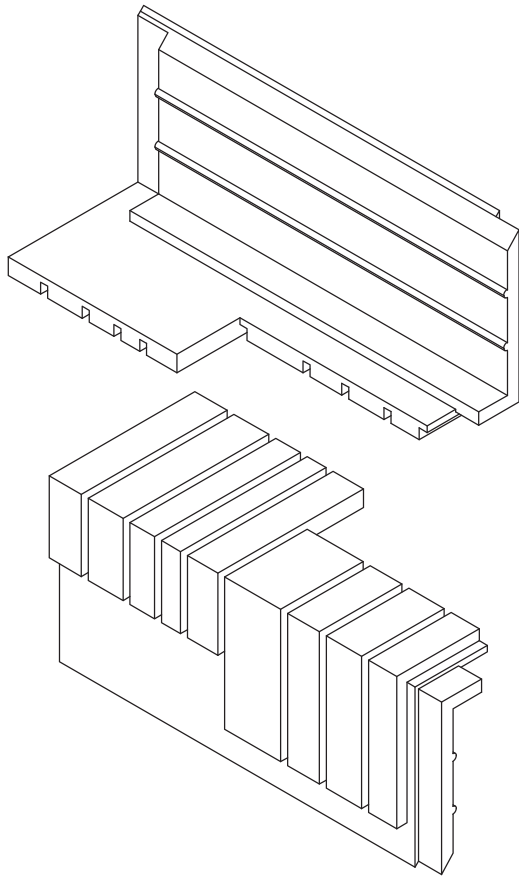

Easy Rock

Superior look and feel.

Model:	Mosaic - 12" (H) Staggered (1) Corner		
Date:	10/20/2014	Material:	Polyurethane
Tolerance:	+/- 3/16"	Scale:	1:10