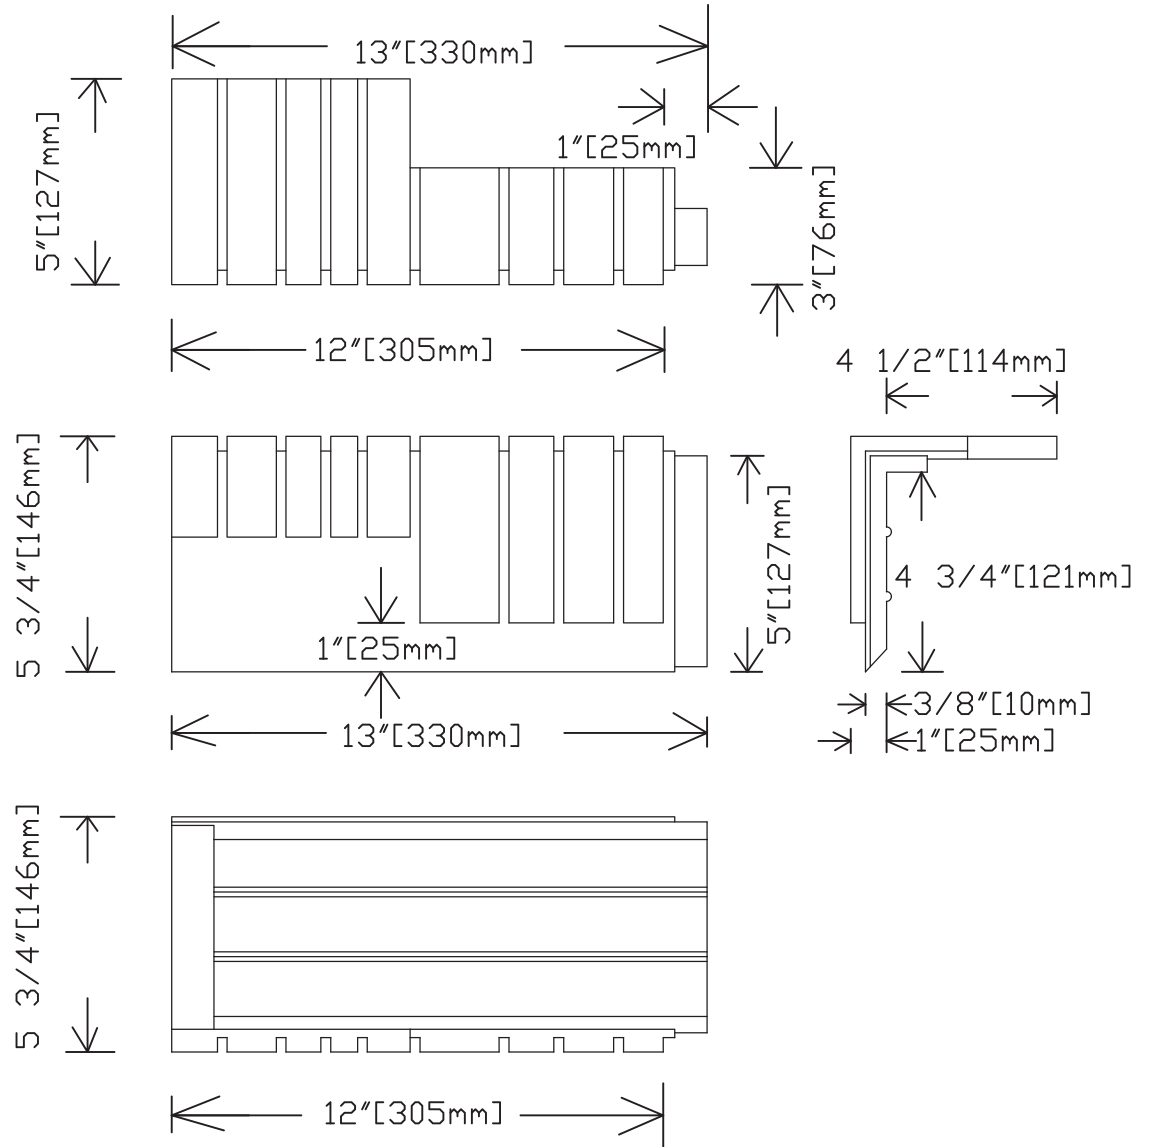

Easy Rock

Superior look and feel.

Model:	Mosaic - 12" (H) Staggered (2) Corner		
Date:	10/20/2014	Material:	Polyurethane
Tolerance:	+/- 3/16"	Scale:	1:10