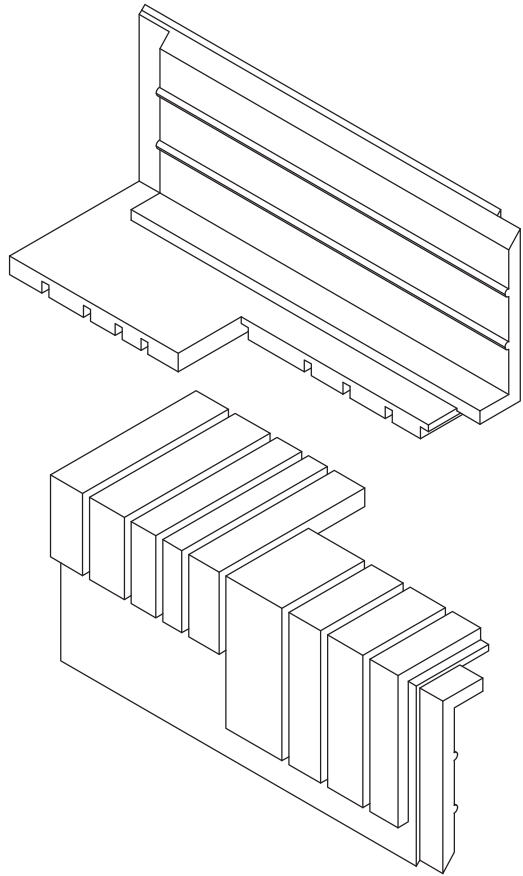

Easy Rock

Superior look and feel.

Model:	Mosaic - 12" (H) Staggered (2) Corner		
Date:	10/20/2014	Material:	Polyurethane
Tolerance:	+/- 3/16"	Scale:	1:10