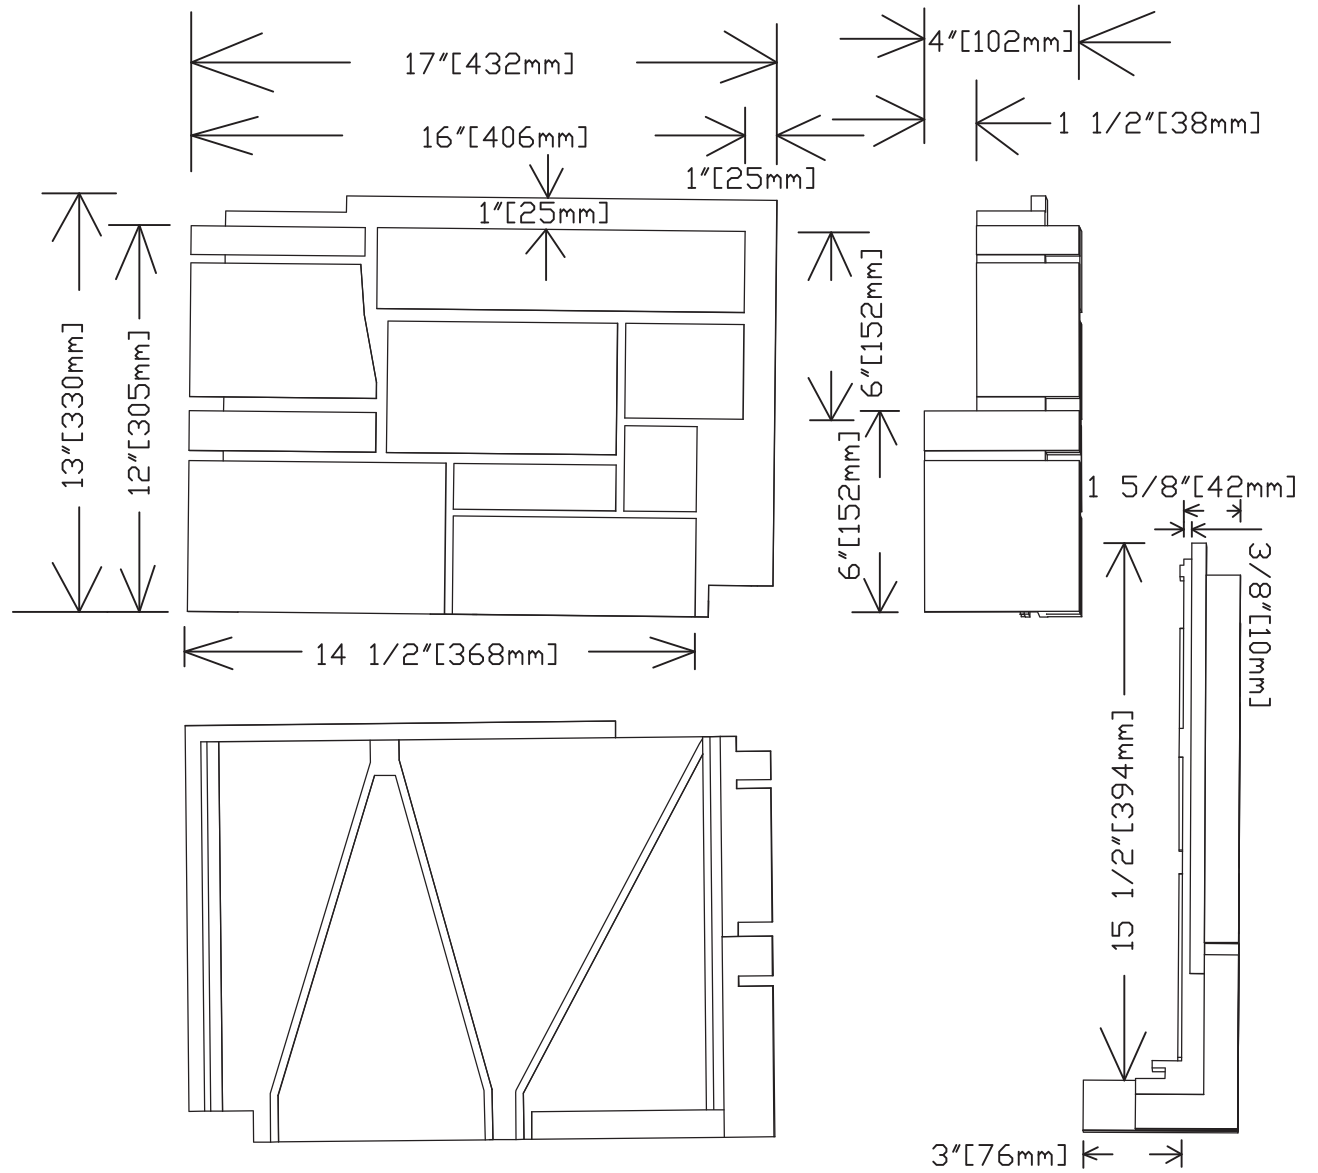

Easy Rock

Superior look and feel.

Model:	Random Rock - 12" (H) Corner Wrap - Left (1)		
Date:	9/9/2014	Material:	Polyurethane
Tolerance:	+/- 3/16"	Scale:	1:10