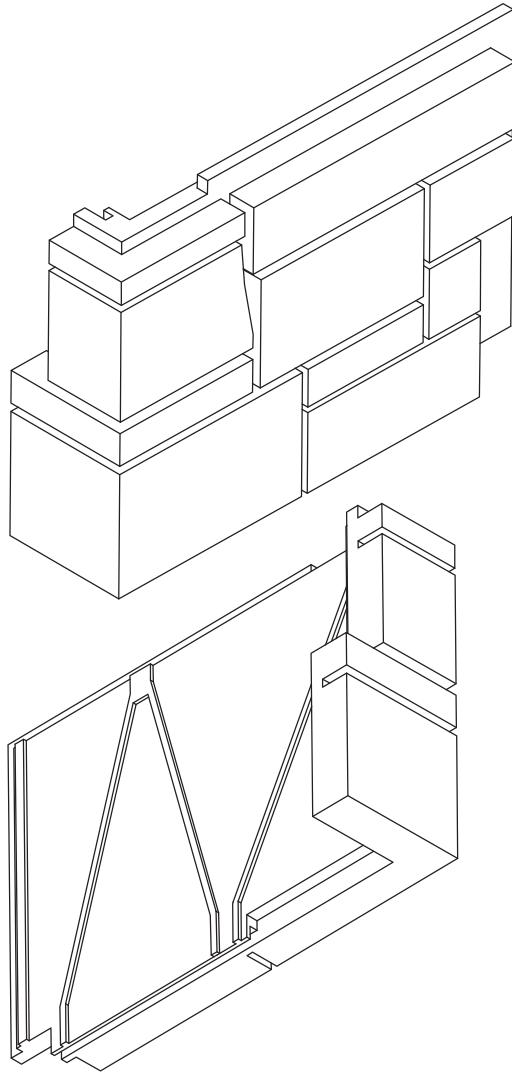

Easy Rock

Superior look and feel.

Model:	Random Rock - 12" (H) Corner Wrap - Left (1)		
Date:	9/9/2014	Material:	Polyurethane
Tolerance:	+/- 3/16"	Scale:	1:10