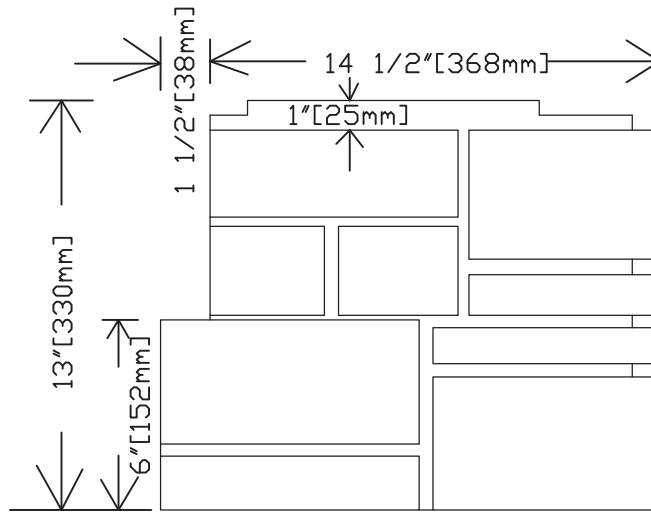

# Easy Rock

Superior look and feel.

<b>Model:</b>	Random Rock - 12" (H) Corner Wrap 16" - Right (1)		
<b>Date:</b>	9/9/2014	<b>Material:</b>	Polyurethane
<b>Tolerance:</b>	+/- 3/16"	<b>Scale:</b>	1:10