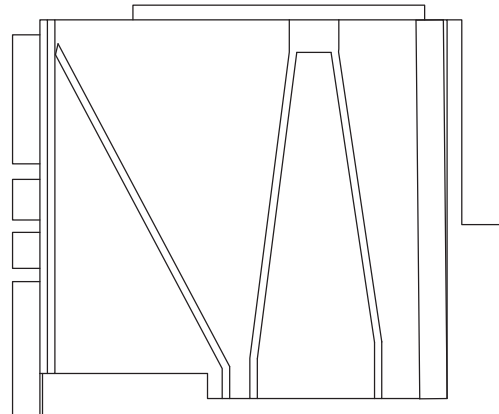

# Easy Rock

Superior look and feel.

<b>Model:</b>	Random Rock - 12" (H) Corner Wrap 16" - Right (1)		
<b>Date:</b>	9/9/2014	<b>Material:</b>	Polyurethane
<b>Tolerance:</b>	+/- 3/16"	<b>Scale:</b>	1:10