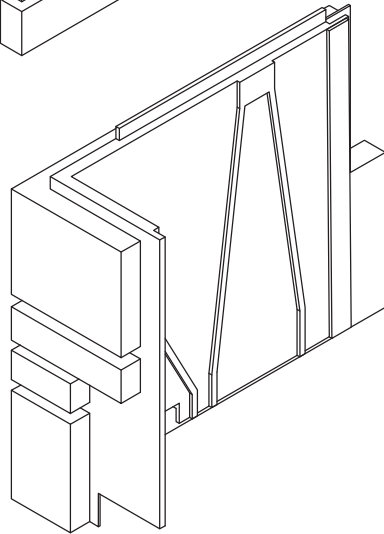

# Easy Rock

Superior look and feel.

<b>Model:</b>	Random Rock - 12" (H) Corner Wrap 16" - Right (1)		
<b>Date:</b>	9/9/2014	<b>Material:</b>	Polyurethane
<b>Tolerance:</b>	+/- 3/16"	<b>Scale:</b>	1:10