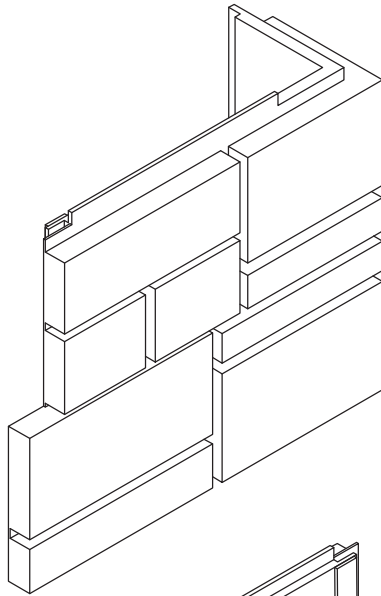

# Easy Rock

Superior look and feel.

<b>Model:</b>	Random Rock - 12" (H) Corner Wrap 16" - Right (1)		
<b>Date:</b>	9/9/2014	<b>Material:</b>	Polyurethane
<b>Tolerance:</b>	+/- 3/16"	<b>Scale:</b>	1:10