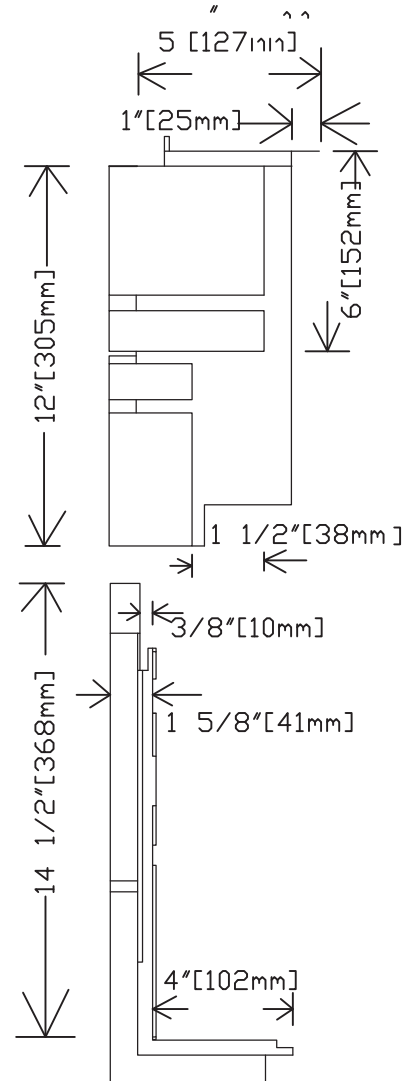

# Easy Rock

Superior look and feel.

<b>Model:</b>	Random Rock - 12" (H) Corner Wrap 16" - Right (1)		
<b>Date:</b>	9/9/2014	<b>Material:</b>	Polyurethane
<b>Tolerance:</b>	+/- 3/16"	<b>Scale:</b>	1:10