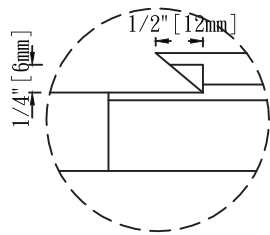

# Easy Rock

Superior look and feel.

SECTION C-C  
SC 5:1

SECTION D-D  
SC 5:1

SECTION A-A  
SC 5:1

Front side

Back side

Top View

SECTION B-B  
SC 5:1

<b>Model:</b>	Stacked Stone - 12" x 48" Panel - Chamfer		
<b>Date:</b>	11/10/2014	<b>Material:</b>	Polyurethane
<b>Tolerance:</b>	+/- 3/16"	<b>Scale:</b>	1:10