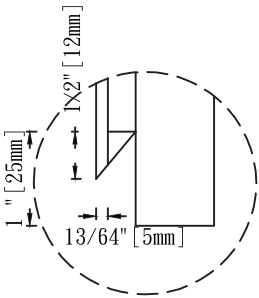

# Easy Rock

Superior look and feel.

SECTION C-C  
SC 5:1

SECTION D-D  
SC 5:1

SECTION A-A  
SC 5:1

Front side

Back side

Top View

SECTION B-B  
SC 5:1

<b>Model:</b>	Stacked Stone - 12" x 48" Panel - Chamfer		
<b>Date:</b>	11/10/2014	<b>Material:</b>	Polyurethane
<b>Tolerance:</b>	+/- 3/16"	<b>Scale:</b>	1:10