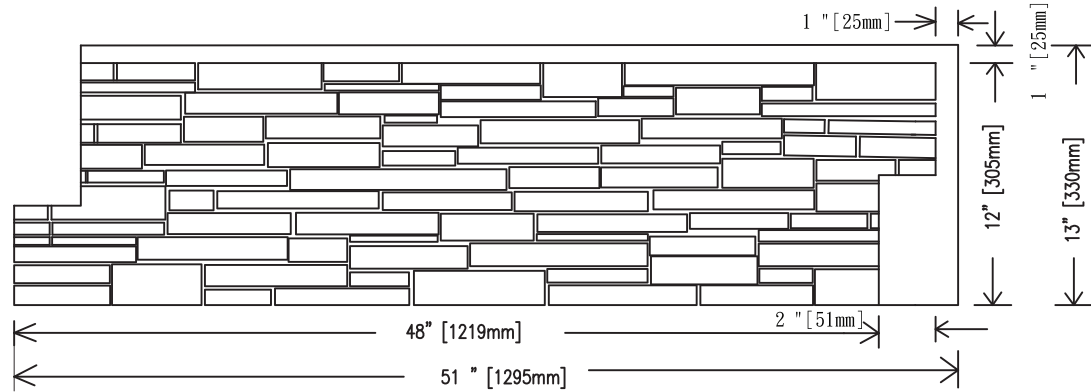

# Easy Rock

Superior look and feel.

SECTION C-C  
SC 5:1

SECTION D-D  
SC 5:1

SECTION A-A  
SC 5:1

Front side

Back side

Top View

SECTION B-B  
SC 5:1

<b>Model:</b>	Stacked Stone - 12" x 48" Panel - Chamfer		
<b>Date:</b>	11/10/2014	<b>Material:</b>	Polyurethane
<b>Tolerance:</b>	+/- 3/16"	<b>Scale:</b>	1:10