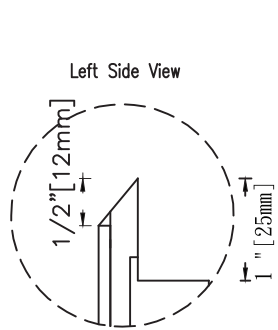

# Easy Rock

Superior look and feel.

SECTION C-C  
SC 5:1

SECTION D-D  
SC 5:1

SECTION A-A  
SC 5:1

Front side

Back side

Top View

SECTION B-B  
SC 5:1

<b>Model:</b>	Stacked Stone - 12" x 48" Panel - Chamfer		
<b>Date:</b>	11/10/2014	<b>Material:</b>	Polyurethane
<b>Tolerance:</b>	+/- 3/16"	<b>Scale:</b>	1:10