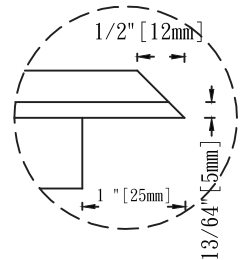

# Easy Rock

Superior look and feel.

SECTION C-C  
SC 5:1

SECTION D-D  
SC 5:1

SECTION A-A  
SC 5:1

Front side

Back side

Top View

SECTION B-B  
SC 5:1

<b>Model:</b>	Stacked Stone - 12" x 48" Panel - Chamfer		
<b>Date:</b>	11/10/2014	<b>Material:</b>	Polyurethane
<b>Tolerance:</b>	+/- 3/16"	<b>Scale:</b>	1:10