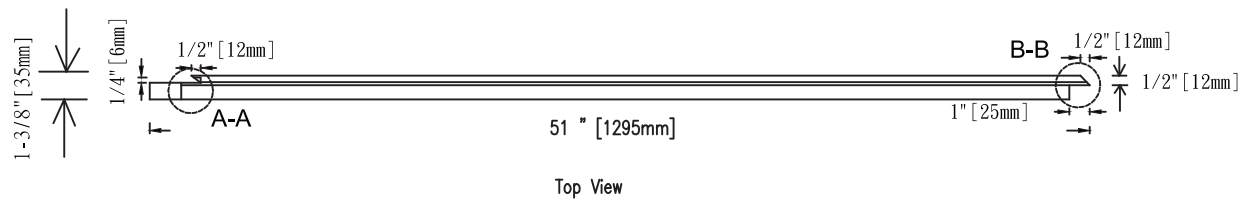

# Easy Rock

Superior look and feel.

SECTION C-C  
SC 5:1

SECTION D-D  
SC 5:1

SECTION A-A  
SC 5:1

Front side

Back side

Top View

SECTION B-B  
SC 5:1

<b>Model:</b>	Stacked Stone - 12" x 48" Panel - Chamfer		
<b>Date:</b>	11/10/2014	<b>Material:</b>	Polyurethane
<b>Tolerance:</b>	+/- 3/16"	<b>Scale:</b>	1:10