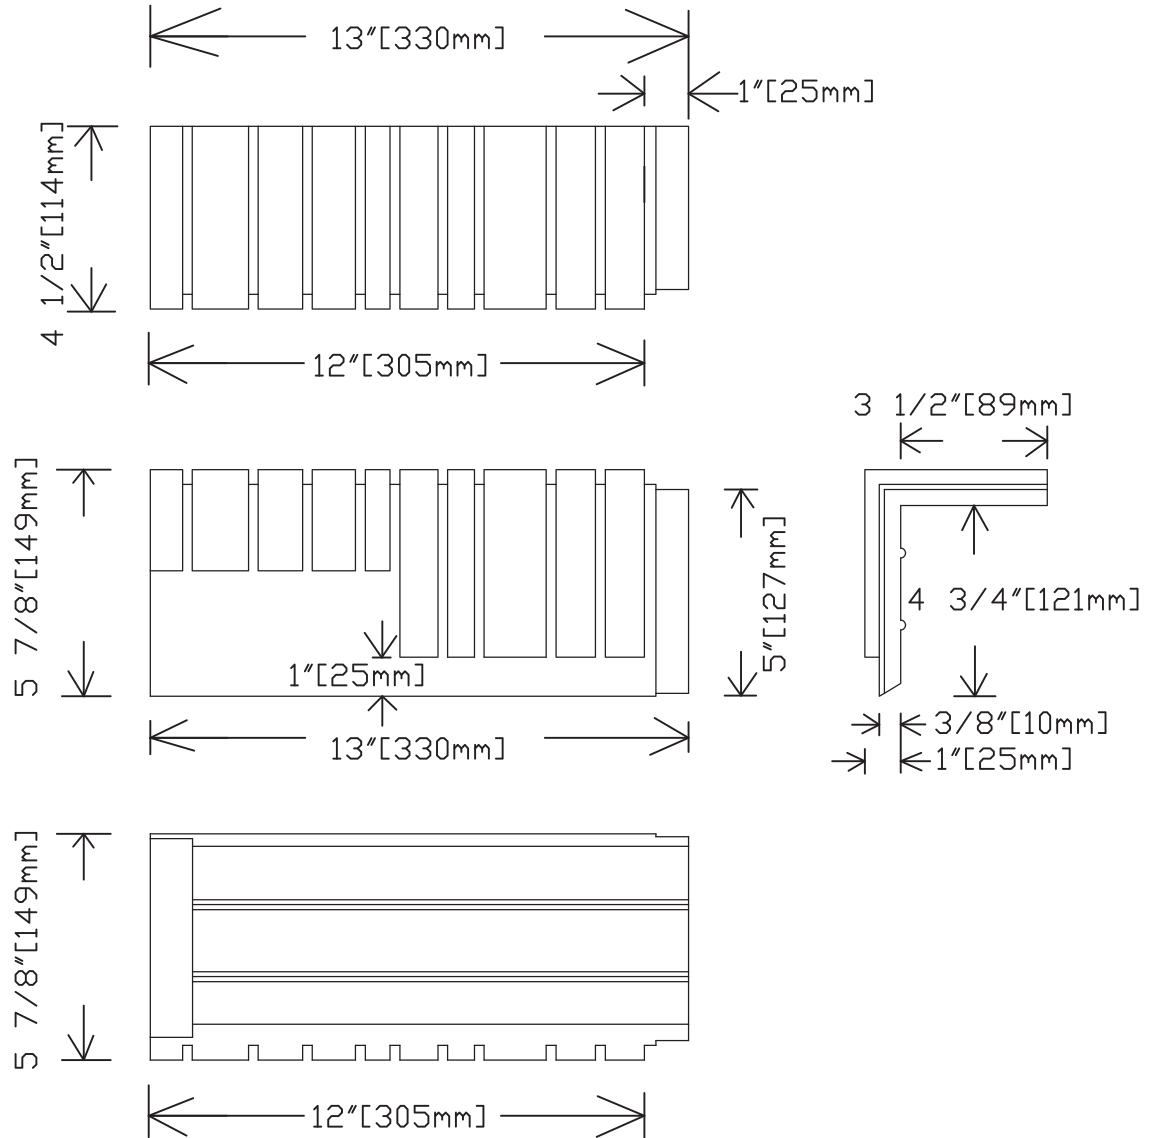

Easy Rock

Superior look and feel.

Model:	Stacked Stone - 12" (H) Corner - Left		
Date:	10/20/2014	Material:	Polyurethane
Tolerance:	+/- 3/16"	Scale:	1:10