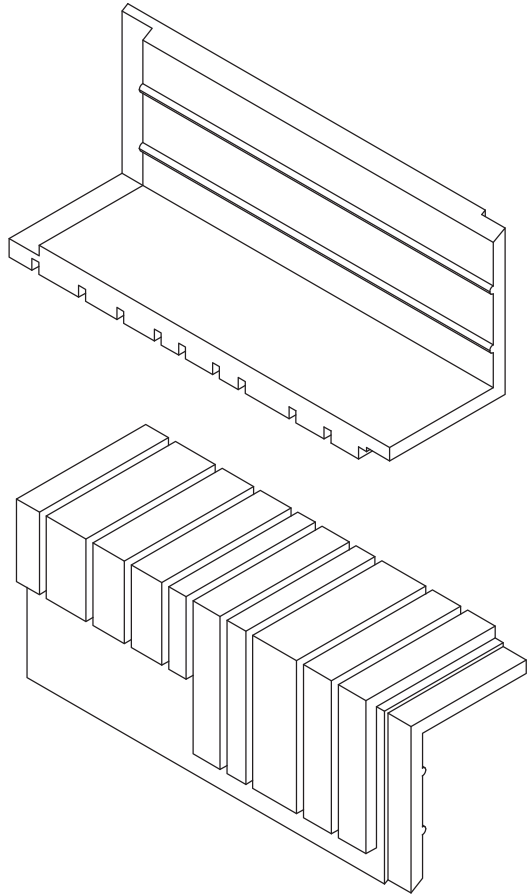

Easy Rock

Superior look and feel.

Model:	Stacked Stone - 12" (H) Corner - Left		
Date:	10/20/2014	Material:	Polyurethane
Tolerance:	+/- 3/16"	Scale:	1:10