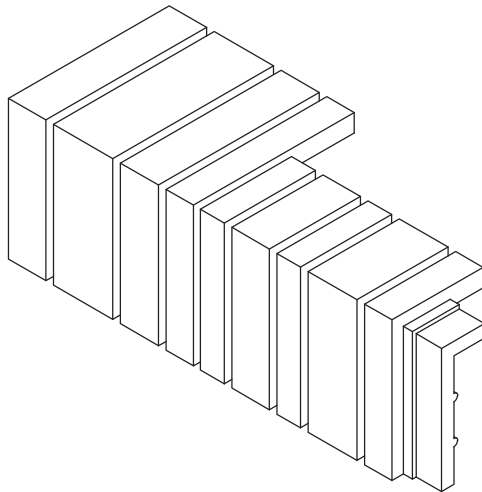

Easy Rock

Superior look and feel.

Model:	Stacked Stone - 12" (H) Corner - Right		
Date:	10/20/2014	Material:	Polyurethane
Tolerance:	+/- 3/16"	Scale:	1:10