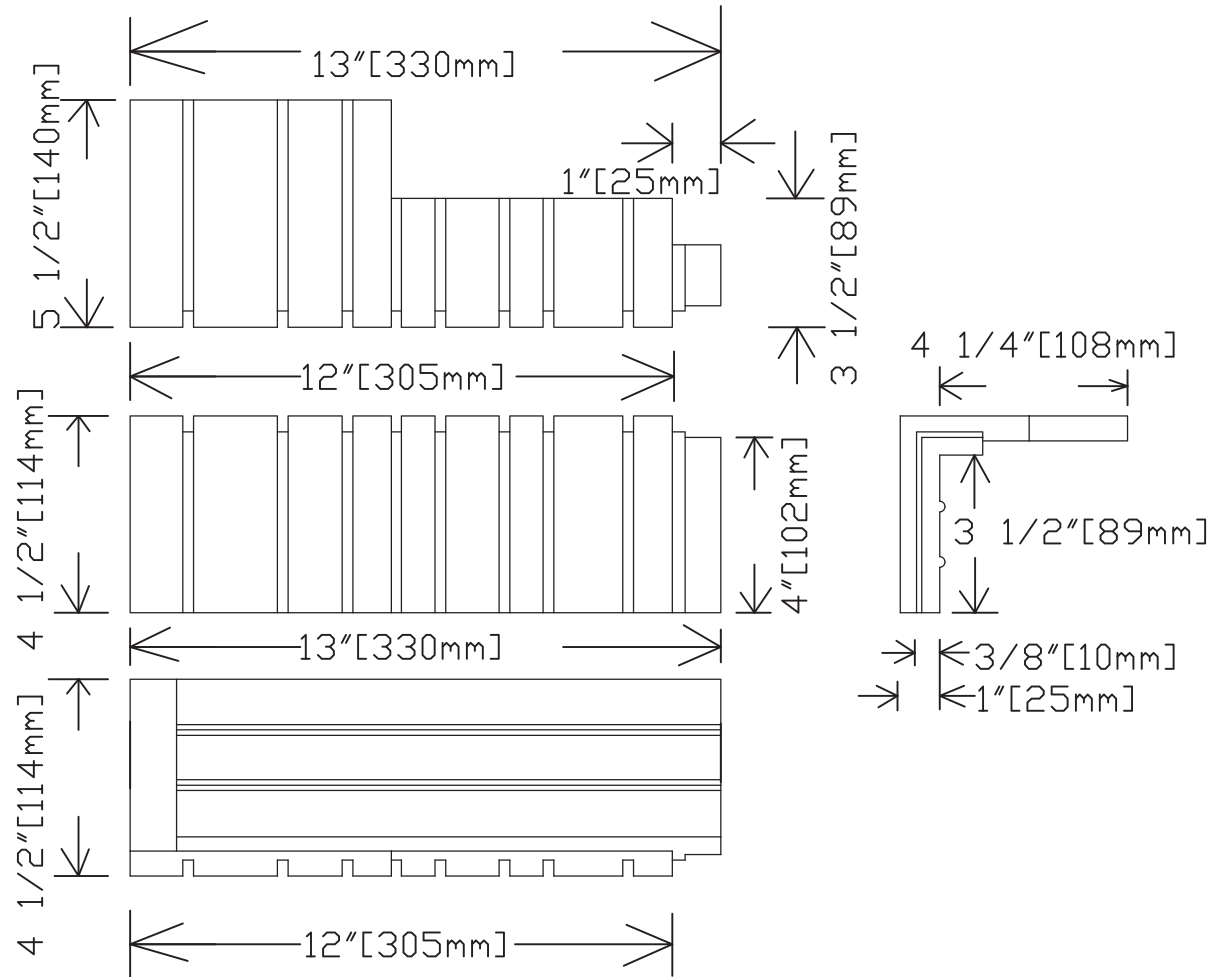

Easy Rock

Superior look and feel.

Model:	Stacked Stone - 12" (H) Corner - Right		
Date:	10/20/2014	Material:	Polyurethane
Tolerance:	+/- 3/16"	Scale:	1:10