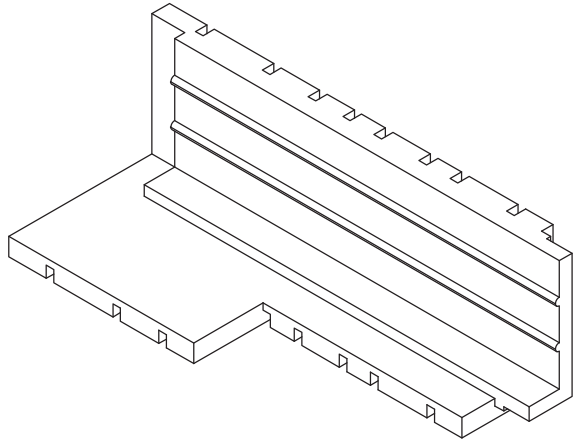

Easy Rock

Superior look and feel.

Model:	Stacked Stone - 12" (H) Corner - Right		
Date:	10/20/2014	Material:	Polyurethane
Tolerance:	+/- 3/16"	Scale:	1:10