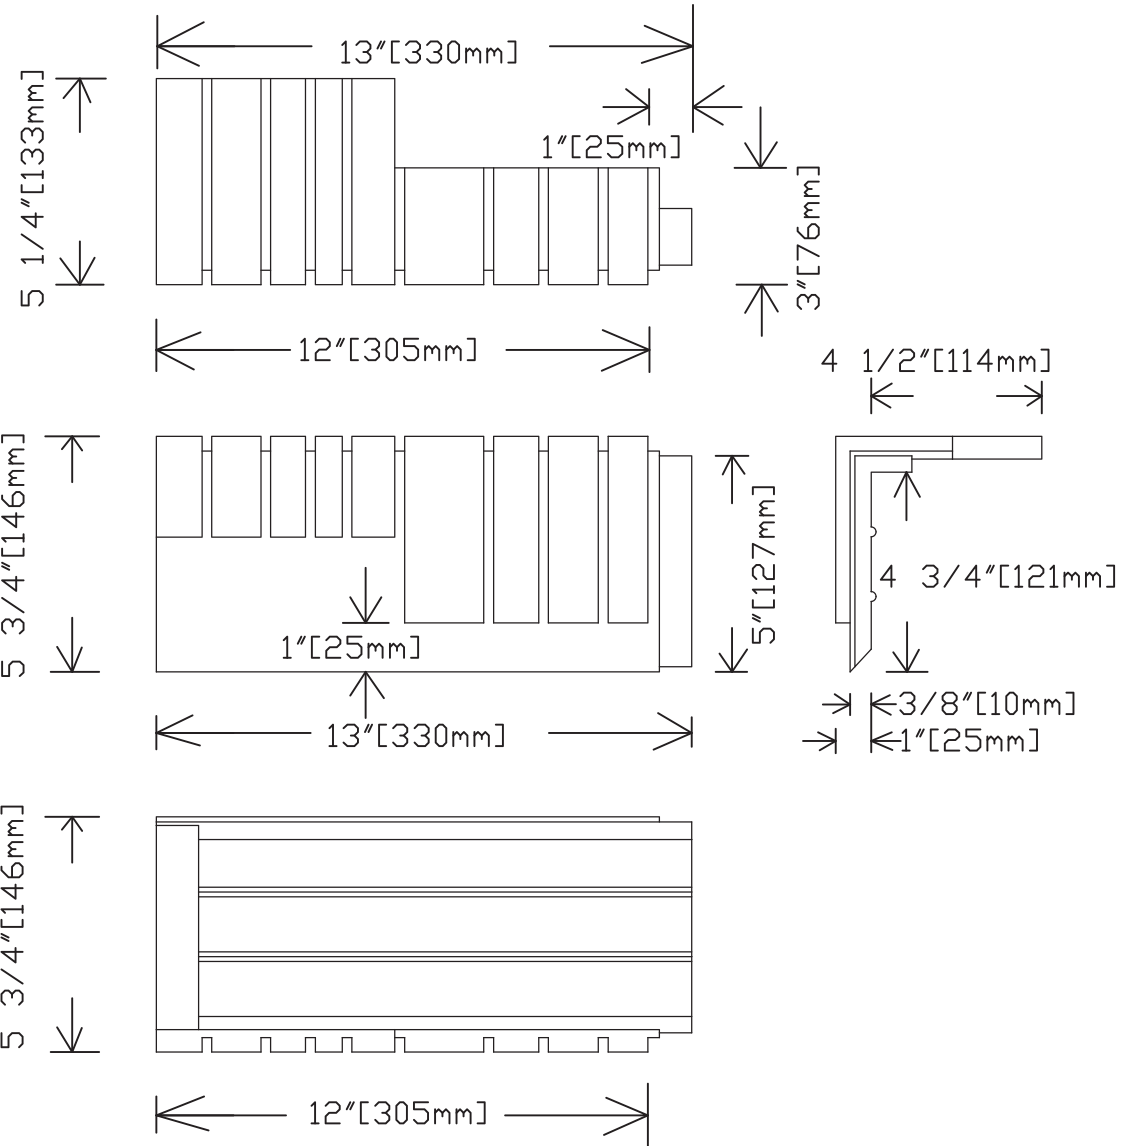

Easy Rock

Superior look and feel.

Model:	Stacked Stone - 12" (H) Staggered (1) Corner		
Date:	10/20/2014	Material:	Polyurethane
Tolerance:	+/- 3/16"	Scale:	1:10