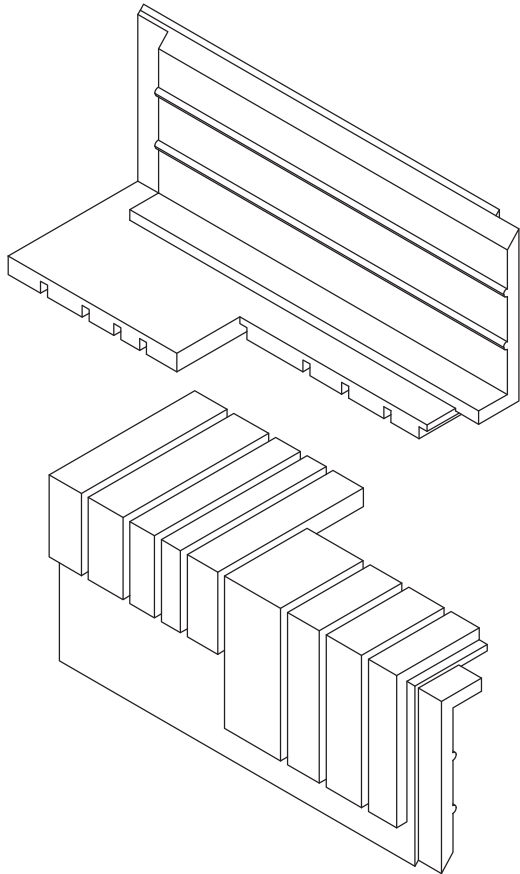

Easy Rock

Superior look and feel.

Model:	Stacked Stone - 12" (H) Staggered (1) Corner		
Date:	10/20/2014	Material:	Polyurethane
Tolerance:	+/- 3/16"	Scale:	1:10