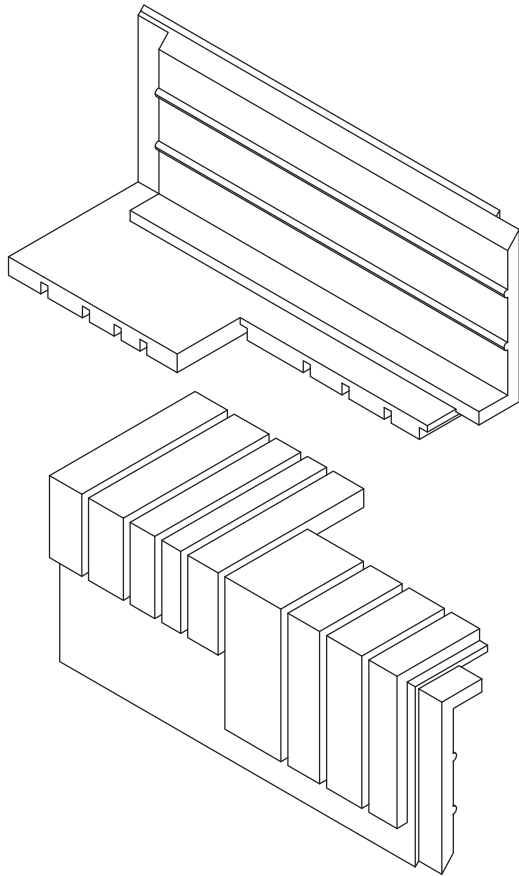

# Easy Rock

Superior look and feel.

<b>Model:</b>	Stacked Stone - 12" (H) Staggered (2) Corner		
<b>Date:</b>	10/20/2014	<b>Material:</b>	Polyurethane
<b>Tolerance:</b>	+/- 3/16"	<b>Scale:</b>	1:10