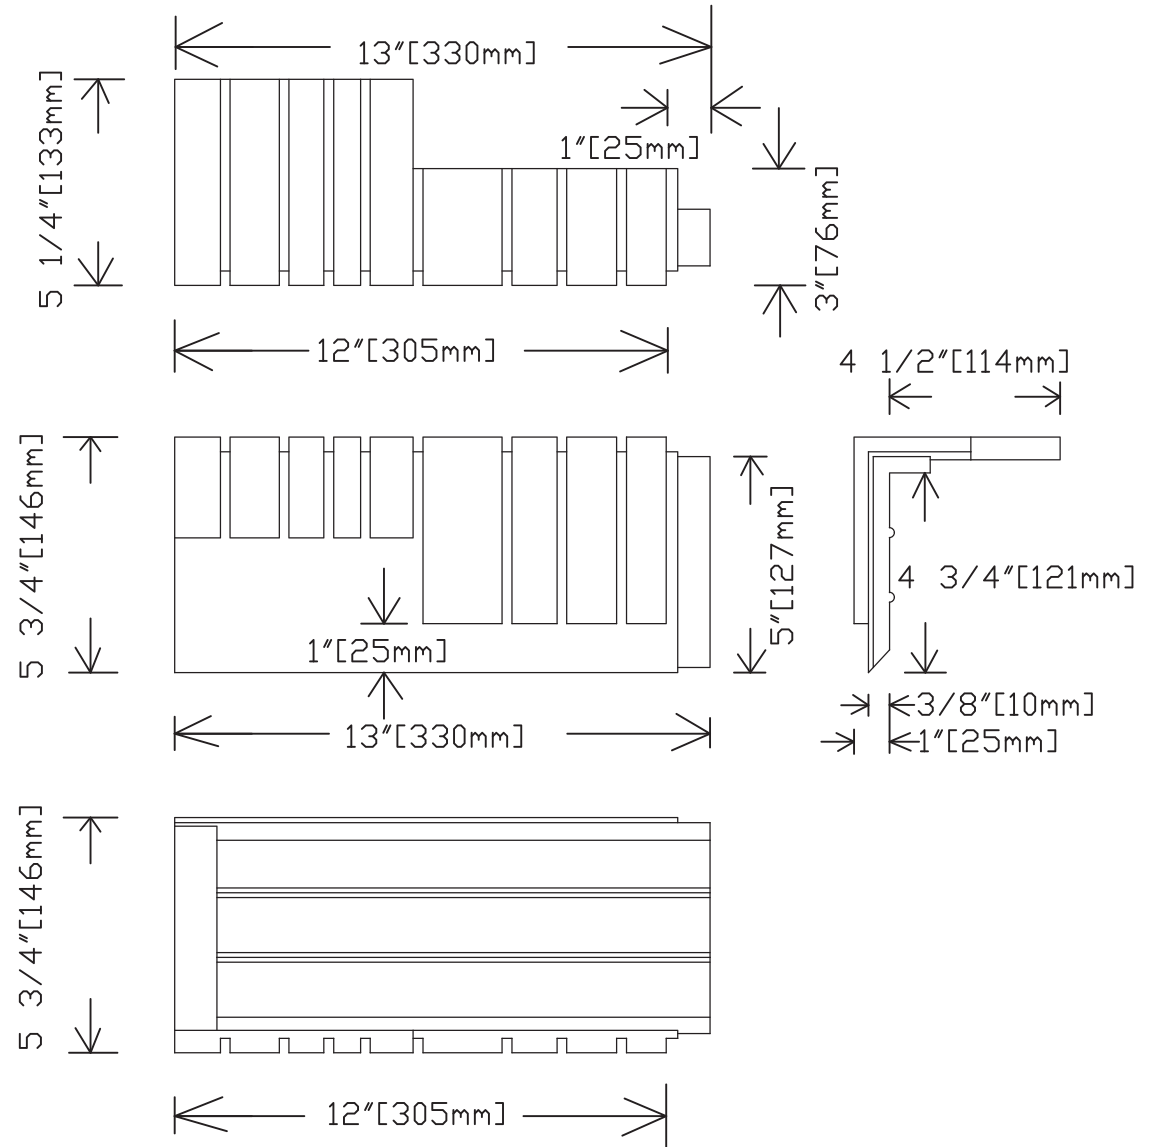

# Easy Rock

Superior look and feel.

<b>Model:</b>	Stacked Stone - 12" (H) Staggered (2) Corner		
<b>Date:</b>	10/20/2014	<b>Material:</b>	Polyurethane
<b>Tolerance:</b>	+/- 3/16"	<b>Scale:</b>	1:10