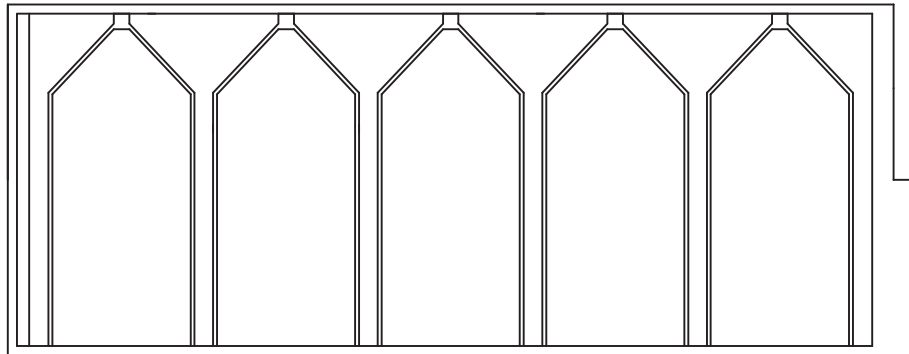

# Easy Rock

Superior look and feel.

Left Side View

SECTION C-C  
SC 5:1

SECTION D-D  
SC 5:1

SECTION A-A  
SC 5:1

Front side

Back side

Top View

SECTION B-B  
SC 5:1

<b>Model:</b>	Canyon LedgeStone - 16" x 48" Panel - Chamfer		
<b>Date:</b>	10/20/2014	<b>Material:</b>	Polyurethane
<b>Tolerance:</b>	+/- 3/16"	<b>Scale:</b>	1:10