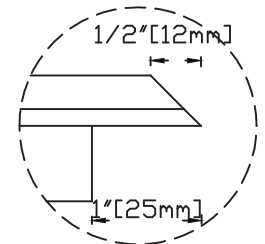

# Easy Rock

Superior look and feel.

Left Side View

SECTION C-C  
SC 5:1

SECTION D-D  
SC 5:1

SECTION A-A  
SC 5:1

Front side

Back side

Top View

SECTION B-B  
SC 5:1

<b>Model:</b>	Canyon LedgeStone - 16" x 48" Panel - Chamfer		
<b>Date:</b>	10/20/2014	<b>Material:</b>	Polyurethane
<b>Tolerance:</b>	+/- 3/16"	<b>Scale:</b>	1:10