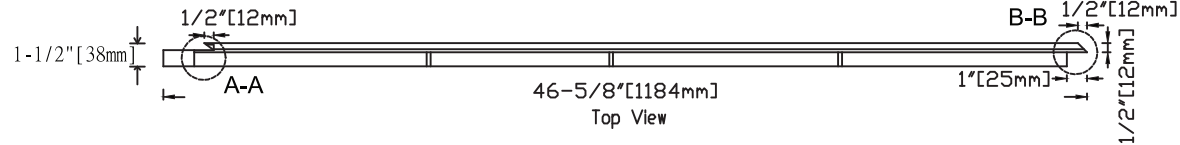

# Easy Rock

Superior look and feel.

Left Side View

SECTION C-C  
SC 5:1

SECTION D-D  
SC 5:1

SECTION A-A  
SC 5:1

Front side

Back side

Top View

SECTION B-B  
SC 5:1

<b>Model:</b>	Canyon LedgeStone - 16" x 48" Panel - Chamfer		
<b>Date:</b>	10/20/2014	<b>Material:</b>	Polyurethane
<b>Tolerance:</b>	+/- 3/16"	<b>Scale:</b>	1:10