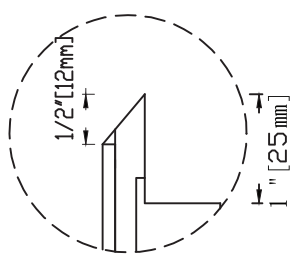

# Easy Rock

Superior look and feel.

Left Side View

SECTION C-C  
SC 5:1

SECTION D-D  
SC 5:1

SECTION A-A  
SC 5:1

Front side

Back side

Top View

SECTION B-B  
SC 5:1

<b>Model:</b>	Canyon LedgeStone - 16" x 48" Panel - Chamfer		
<b>Date:</b>	10/20/2014	<b>Material:</b>	Polyurethane
<b>Tolerance:</b>	+/- 3/16"	<b>Scale:</b>	1:10