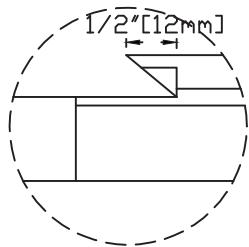

# Easy Rock

Superior look and feel.

Left Side View

SECTION C-C  
SC 5:1

SECTION D-D  
SC 5:1

SECTION A-A  
SC 5:1

Front side

Back side

Top View

SECTION B-B  
SC 5:1

<b>Model:</b>	Canyon LedgeStone - 16" x 48" Panel - Chamfer		
<b>Date:</b>	10/20/2014	<b>Material:</b>	Polyurethane
<b>Tolerance:</b>	+/- 3/16"	<b>Scale:</b>	1:10