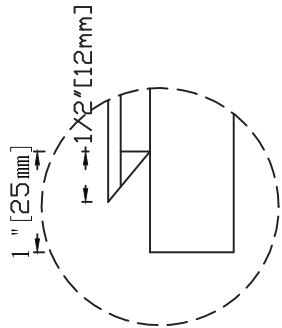

# Easy Rock

Superior look and feel.

Left Side View

SECTION C-C  
SC 5:1

SECTION D-D  
SC 5:1

SECTION A-A  
SC 5:1

Front side

Back side

Top View

SECTION B-B  
SC 5:1

<b>Model:</b>	Canyon LedgeStone - 16" x 48" Panel - Chamfer		
<b>Date:</b>	10/20/2014	<b>Material:</b>	Polyurethane
<b>Tolerance:</b>	+/- 3/16"	<b>Scale:</b>	1:10