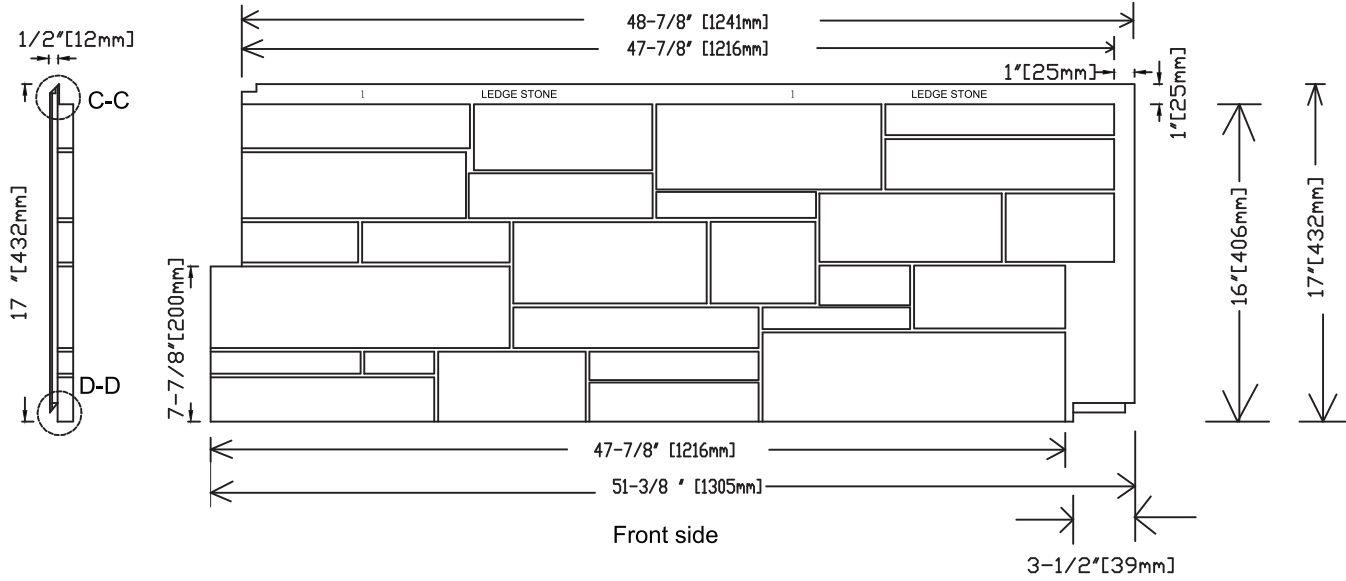

# Easy Rock

Superior look and feel.

Left Side View

SECTION C-C  
SC 5:1

SECTION D-D  
SC 5:1

SECTION A-A  
SC 5:1

Front side

Back side

Top View

SECTION B-B  
SC 5:1

<b>Model:</b>	Canyon LedgeStone - 16" x 48" Panel - Chamfer		
<b>Date:</b>	10/20/2014	<b>Material:</b>	Polyurethane
<b>Tolerance:</b>	+/- 3/16"	<b>Scale:</b>	1:10