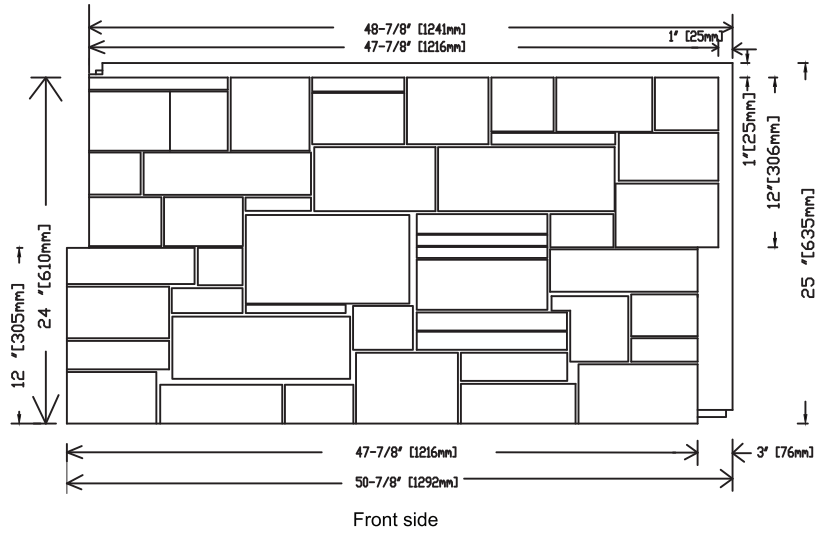

Easy Rock

Superior look and feel.

Left Side View

SECTION C-C
SC 5:1

SECTION D-D
SC 5:1

SECTION A-A
SC 5:1

Back side

Top View

SECTION B-B
SC 5:1

Model:	Random Rock - 24" x 48" Panel - Chamfer		
Date:	10/20/2014	Material:	Polyurethane
Tolerance:	+/- 3/16"	Scale:	1:10