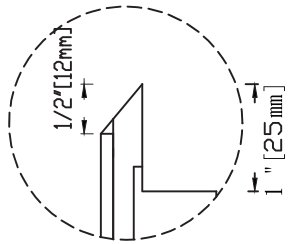

Easy Rock

Superior look and feel.

Left Side View

SECTION C-C
SC 5:1

SECTION D-D
SC 5:1

SECTION A-A
SC 5:1

Back side

Top View

SECTION B-B
SC 5:1

Model:	Random Rock - 24" x 48" Panel - Chamfer		
Date:	10/20/2014	Material:	Polyurethane
Tolerance:	+/- 3/16"	Scale:	1:10