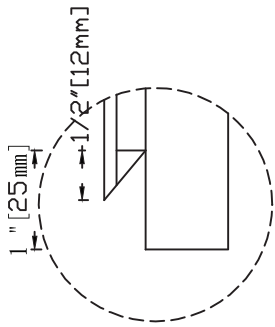

Easy Rock

Superior look and feel.

Left Side View

SECTION C-C
SC 5:1

SECTION D-D
SC 5:1

SECTION A-A
SC 5:1

Back side

Top View

SECTION B-B
SC 5:1

Model:	Random Rock - 24" x 48" Panel - Chamfer		
Date:	10/20/2014	Material:	Polyurethane
Tolerance:	+/- 3/16"	Scale:	1:10