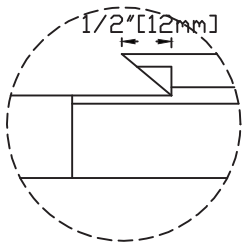

Easy Rock

Superior look and feel.

Left Side View

SECTION C-C
SC 5:1

SECTION D-D
SC 5:1

SECTION A-A
SC 5:1

Back side

Top View

SECTION B-B
SC 5:1

Model:	Random Rock - 24" x 48" Panel - Chamfer		
Date:	10/20/2014	Material:	Polyurethane
Tolerance:	+/- 3/16"	Scale:	1:10