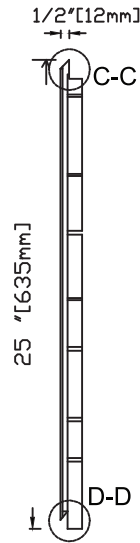

Easy Rock

Superior look and feel.

Left Side View

SECTION C-C
SC 5:1

SECTION D-D
SC 5:1

SECTION A-A
SC 5:1

Back side

Top View

SECTION B-B
SC 5:1

Model:	Random Rock - 24" x 48" Panel - Chamfer		
Date:	10/20/2014	Material:	Polyurethane
Tolerance:	+/- 3/16"	Scale:	1:10