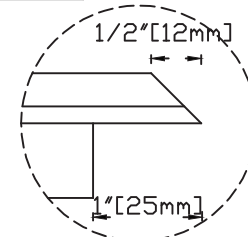

Easy Rock

Superior look and feel.

Left Side View

SECTION C-C
SC 5:1

SECTION D-D
SC 5:1

SECTION A-A
SC 5:1

Back side

Top View

SECTION B-B
SC 5:1

Model:	Random Rock - 24" x 48" Panel - Chamfer		
Date:	10/20/2014	Material:	Polyurethane
Tolerance:	+/- 3/16"	Scale:	1:10