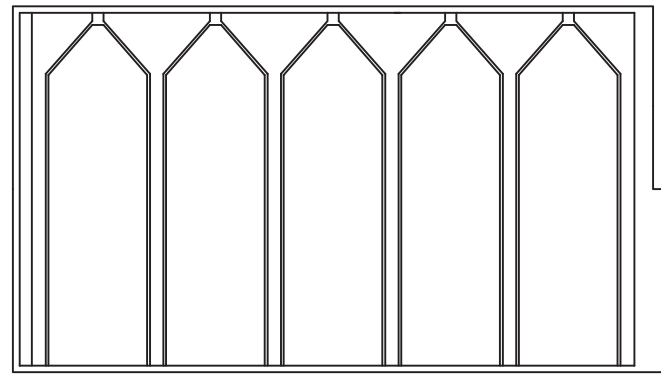

Easy Rock

Superior look and feel.

Left Side View

SECTION C-C
SC 5:1

SECTION D-D
SC 5:1

SECTION A-A
SC 5:1

Back side

Top View

SECTION B-B
SC 5:1

Model:	Random Rock - 24" x 48" Panel - Chamfer		
Date:	10/20/2014	Material:	Polyurethane
Tolerance:	+/- 3/16"	Scale:	1:10