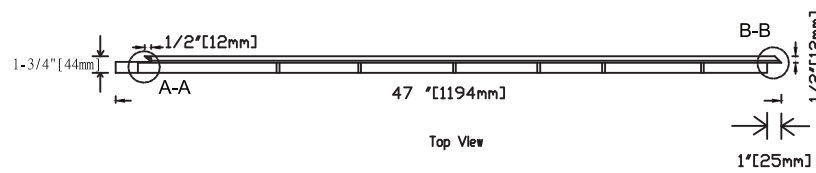

Easy Rock

Superior look and feel.

Left Side View

SECTION C-C
SC 5:1

SECTION D-D
SC 5:1

SECTION A-A
SC 5:1

Back side

Top View

SECTION B-B
SC 5:1

Model:	Random Rock - 24" x 48" Panel - Chamfer		
Date:	10/20/2014	Material:	Polyurethane
Tolerance:	+/- 3/16"	Scale:	1:10