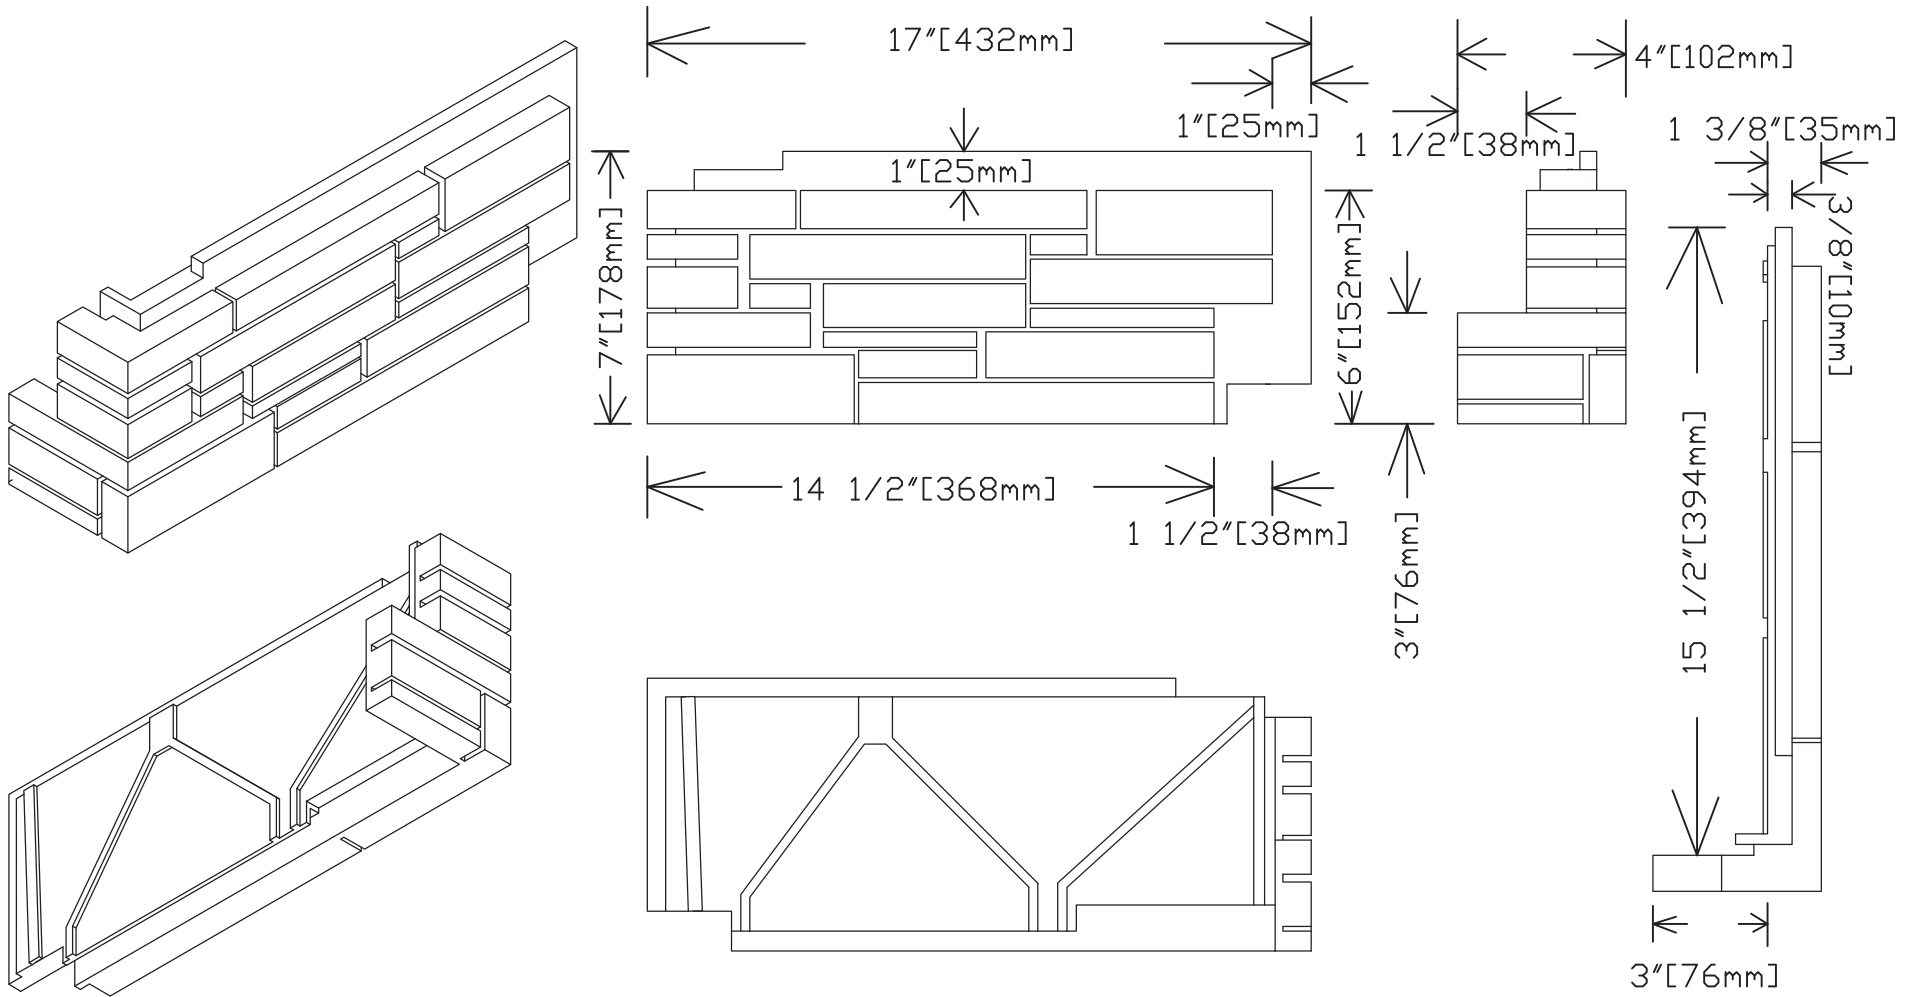

Easy Rock

Superior look and feel.

Model:	Stacked Stone - 6" (H) Corner Wrap - Left (1)		
Date:	9/9/2014	Material:	Polyurethane
Tolerance:	+/- 3/16"	Scale:	1:10