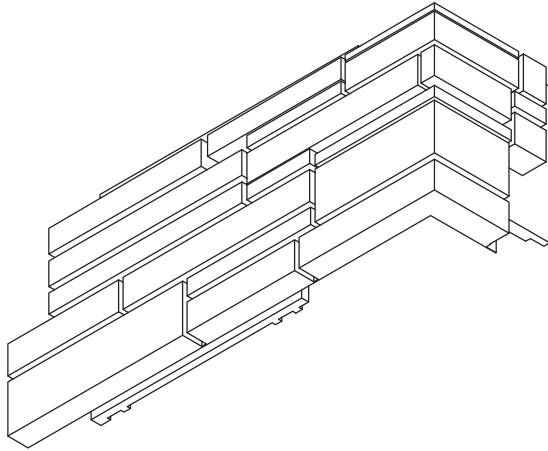

Easy Rock

Superior look and feel.

Model:	Stacked Stone - 6" (H) Corner Wrap - Right (1)		
Date:	9/9/2014	Material:	Polyurethane
Tolerance:	+/- 3/16"	Scale:	1:10