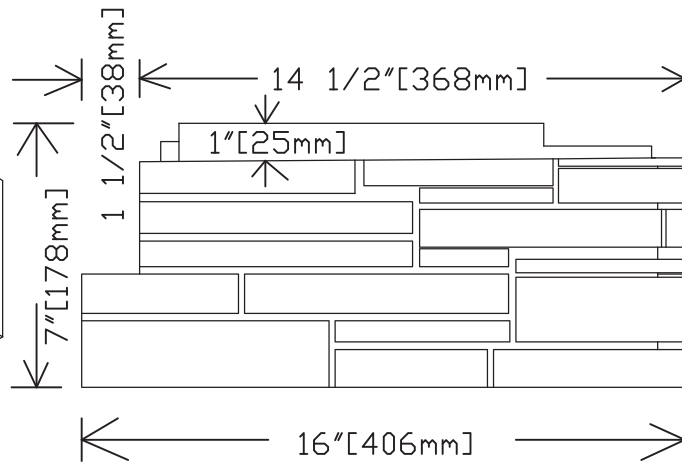

Easy Rock

Superior look and feel.

Model:	Stacked Stone - 6" (H) Corner Wrap - Right (1)		
Date:	9/9/2014	Material:	Polyurethane
Tolerance:	+/- 3/16"	Scale:	1:10