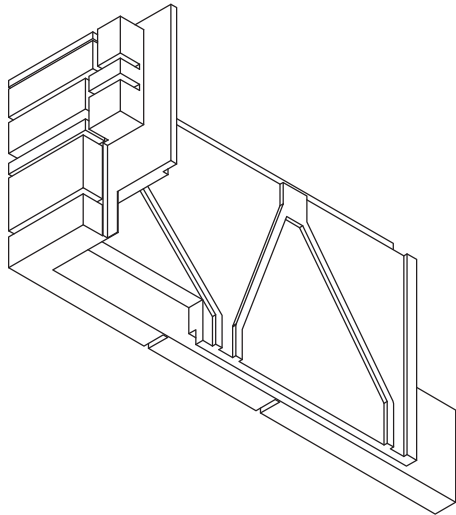

Easy Rock

Superior look and feel.

Model:	Stacked Stone - 6" (H) Corner Wrap - Right (1)		
Date:	9/9/2014	Material:	Polyurethane
Tolerance:	+/- 3/16"	Scale:	1:10