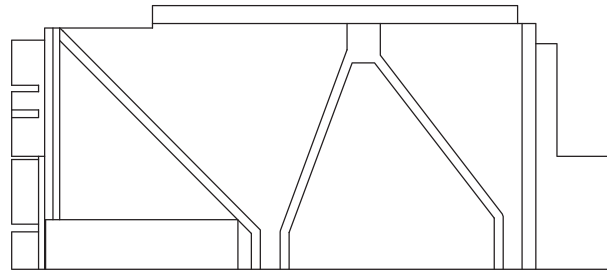

Easy Rock

Superior look and feel.

Model:	Stacked Stone - 6" (H) Corner Wrap - Right (1)		
Date:	9/9/2014	Material:	Polyurethane
Tolerance:	+/- 3/16"	Scale:	1:10