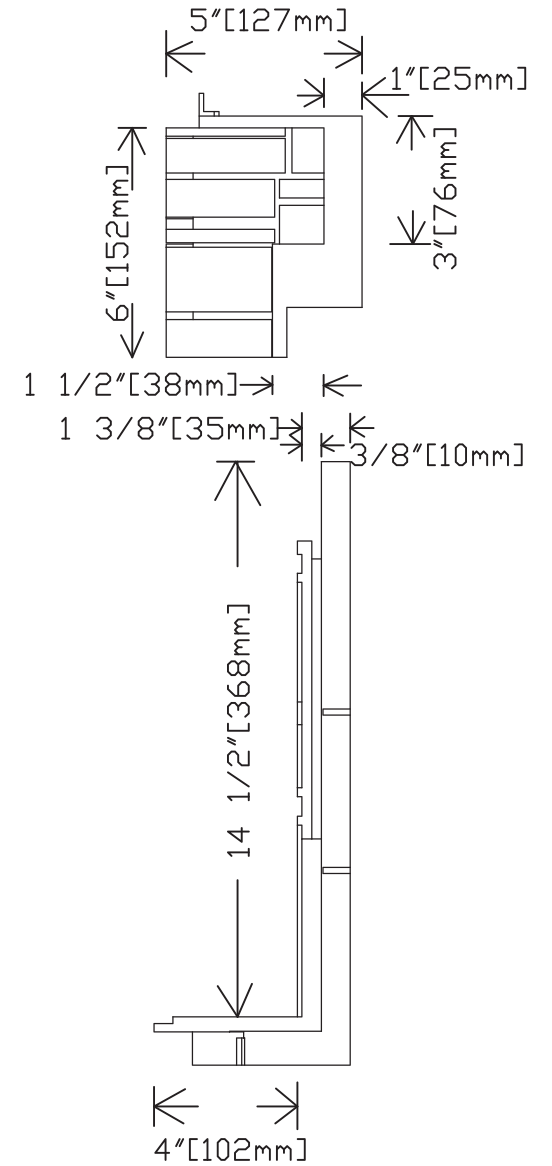

Easy Rock

Superior look and feel.

Model:	Stacked Stone - 6" (H) Corner Wrap - Right (1)		
Date:	9/9/2014	Material:	Polyurethane
Tolerance:	+/- 3/16"	Scale:	1:10