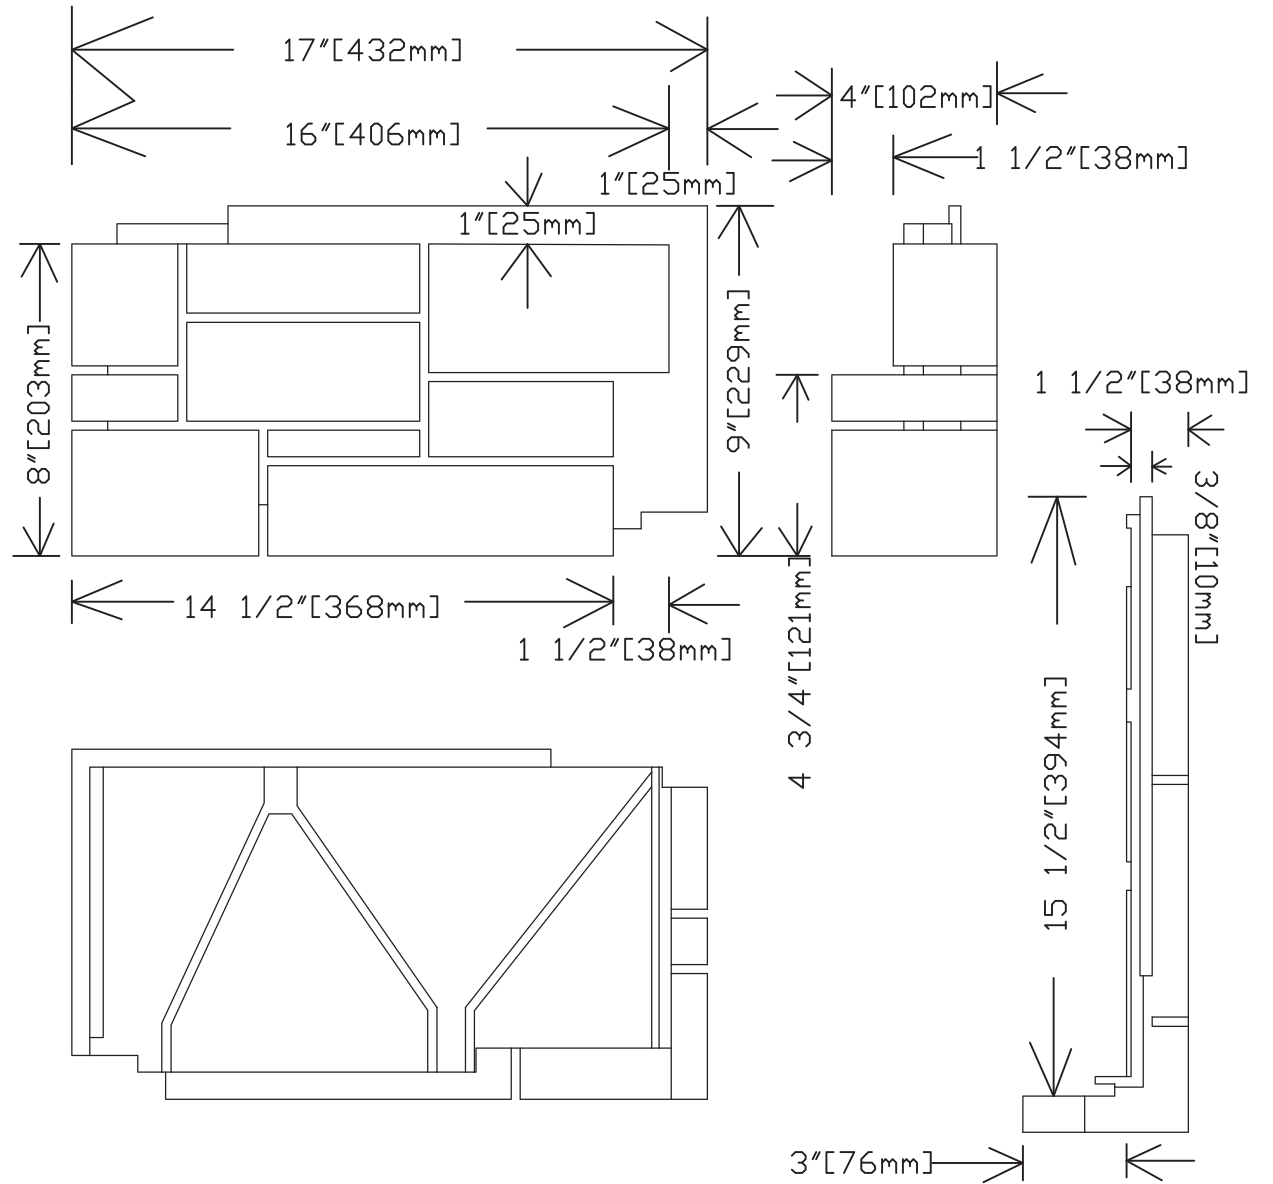

# Easy Rock

Superior look and feel.

<b>Model:</b>	Canyon Ledgestone - 8" (H) Corner Wrap - Left (1)		
<b>Date:</b>	9/9/2014	<b>Material:</b>	Polyurethane
<b>Tolerance:</b>	+/- 3/16"	<b>Scale:</b>	1:10