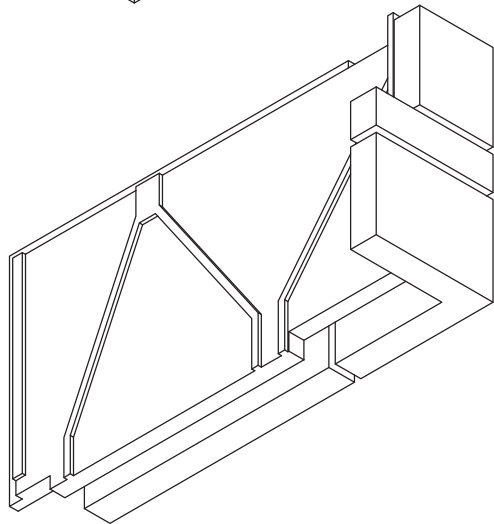

# Easy Rock

Superior look and feel.

<b>Model:</b>	Canyon Ledgestone - 8" (H) Corner Wrap - Left (1)		
<b>Date:</b>	9/9/2014	<b>Material:</b>	Polyurethane
<b>Tolerance:</b>	+/- 3/16"	<b>Scale:</b>	1:10