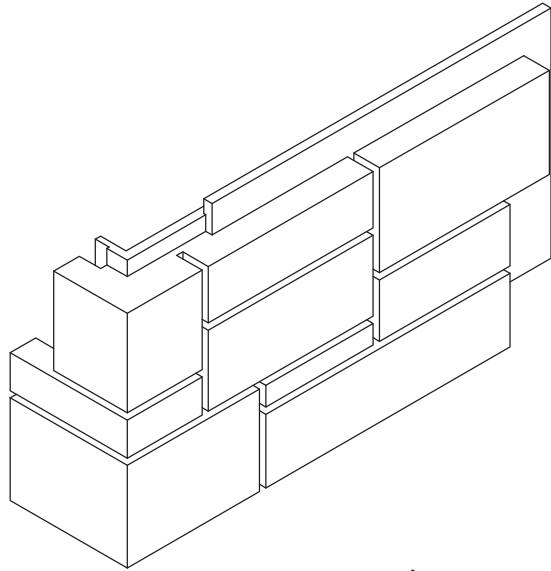

# Easy Rock

Superior look and feel.

<b>Model:</b>	Canyon Ledgestone - 8" (H) Corner Wrap - Left (1)		
<b>Date:</b>	9/9/2014	<b>Material:</b>	Polyurethane
<b>Tolerance:</b>	+/- 3/16"	<b>Scale:</b>	1:10