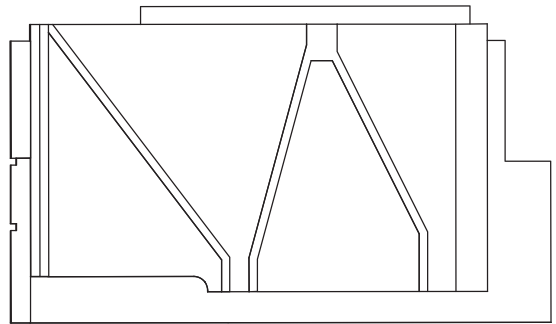

Easy Rock

Superior look and feel.

Model:	Canyon Ledgestone - 8" (H) Corner Wrap - Right (1)		
Date:	9/9/2014	Material:	Polyurethane
Tolerance:	+/- 3/16"	Scale:	1:10