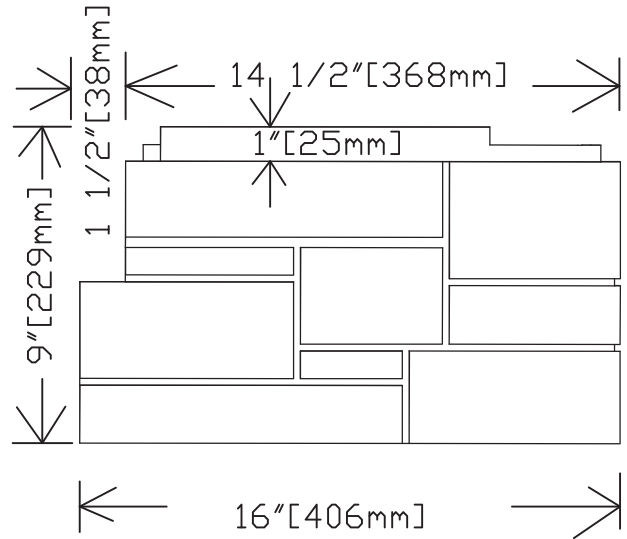

Easy Rock

Superior look and feel.

Model:	Canyon Ledgestone - 8" (H) Corner Wrap - Right (1)		
Date:	9/9/2014	Material:	Polyurethane
Tolerance:	+/- 3/16"	Scale:	1:10