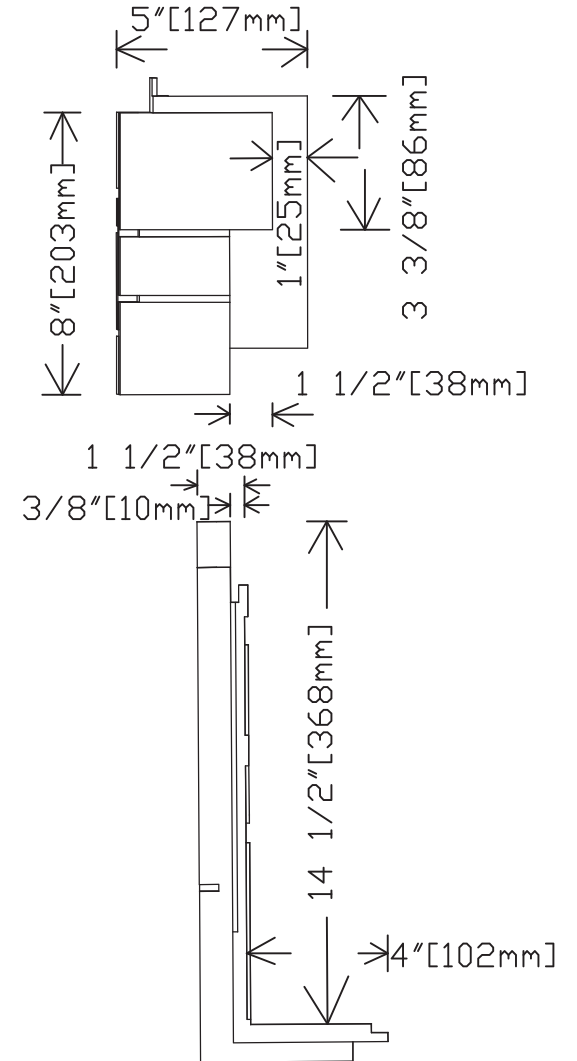

Easy Rock

Superior look and feel.

Model:	Canyon Ledgestone - 8" (H) Corner Wrap - Right (1)		
Date:	9/9/2014	Material:	Polyurethane
Tolerance:	+/- 3/16"	Scale:	1:10