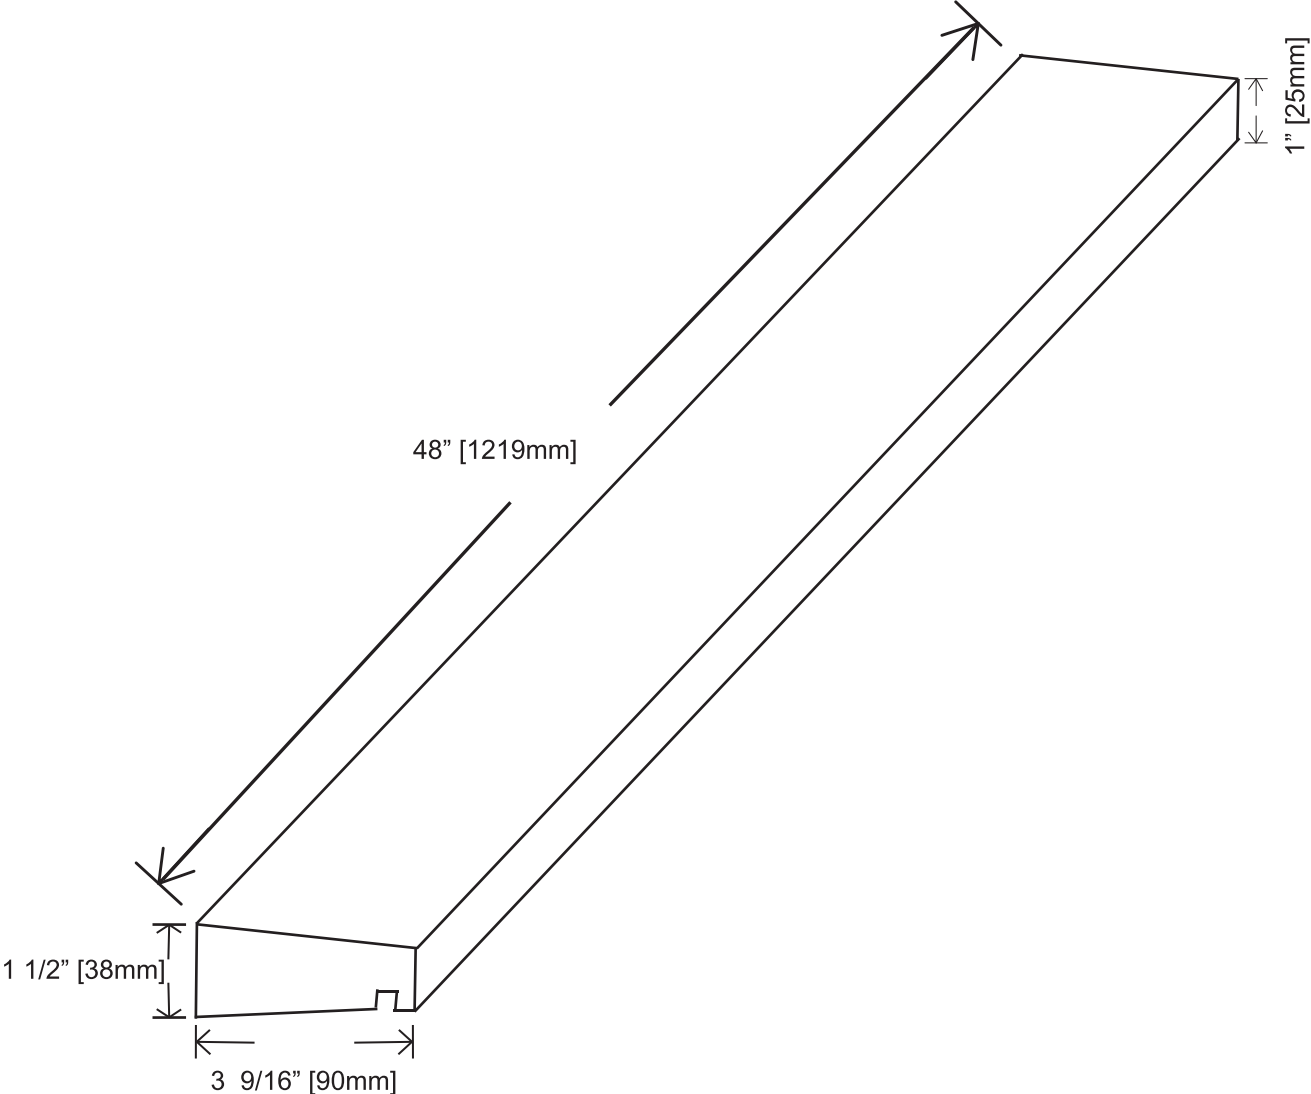

Easy Rock

Superior look and feel.

Model:	48" Wainscot Cap		
Date:	10/20/2014	Material:	Polyurethane
Tolerance:	+/- 3/16"	Scale:	1:10